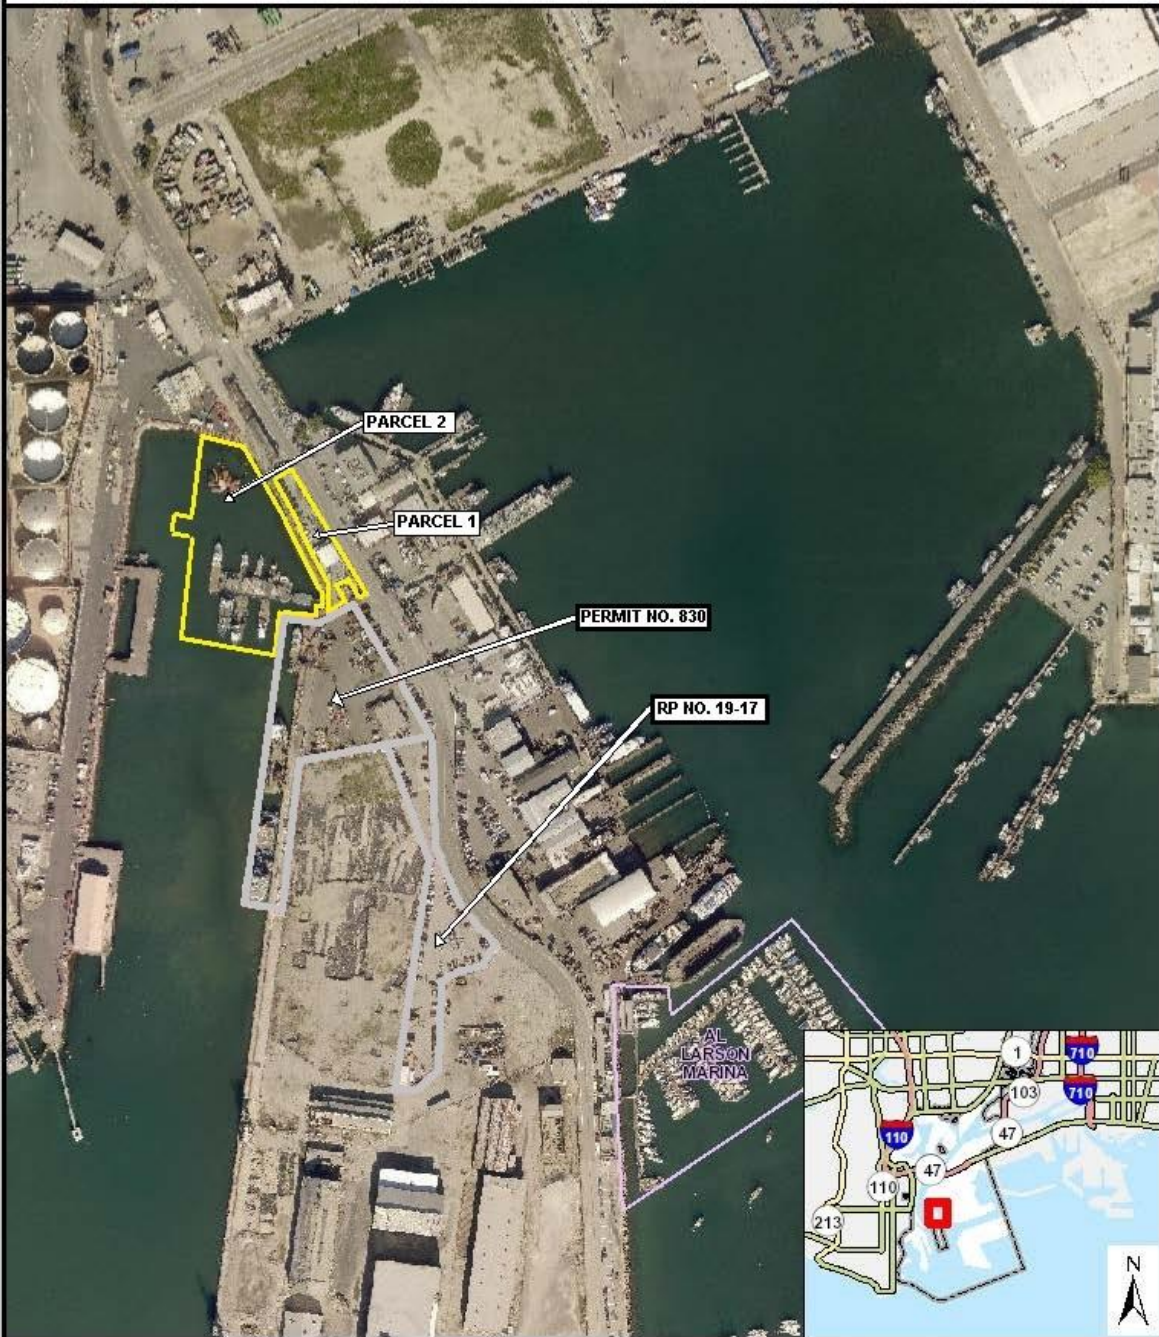

# SoCal Ship Services, Inc. - Rev. Permit No. 20-13

 PROPOSED PREMISES  
 CURRENT PREMISES  
JULY 2020

0 550 1,100  
ft

Transmittal 1