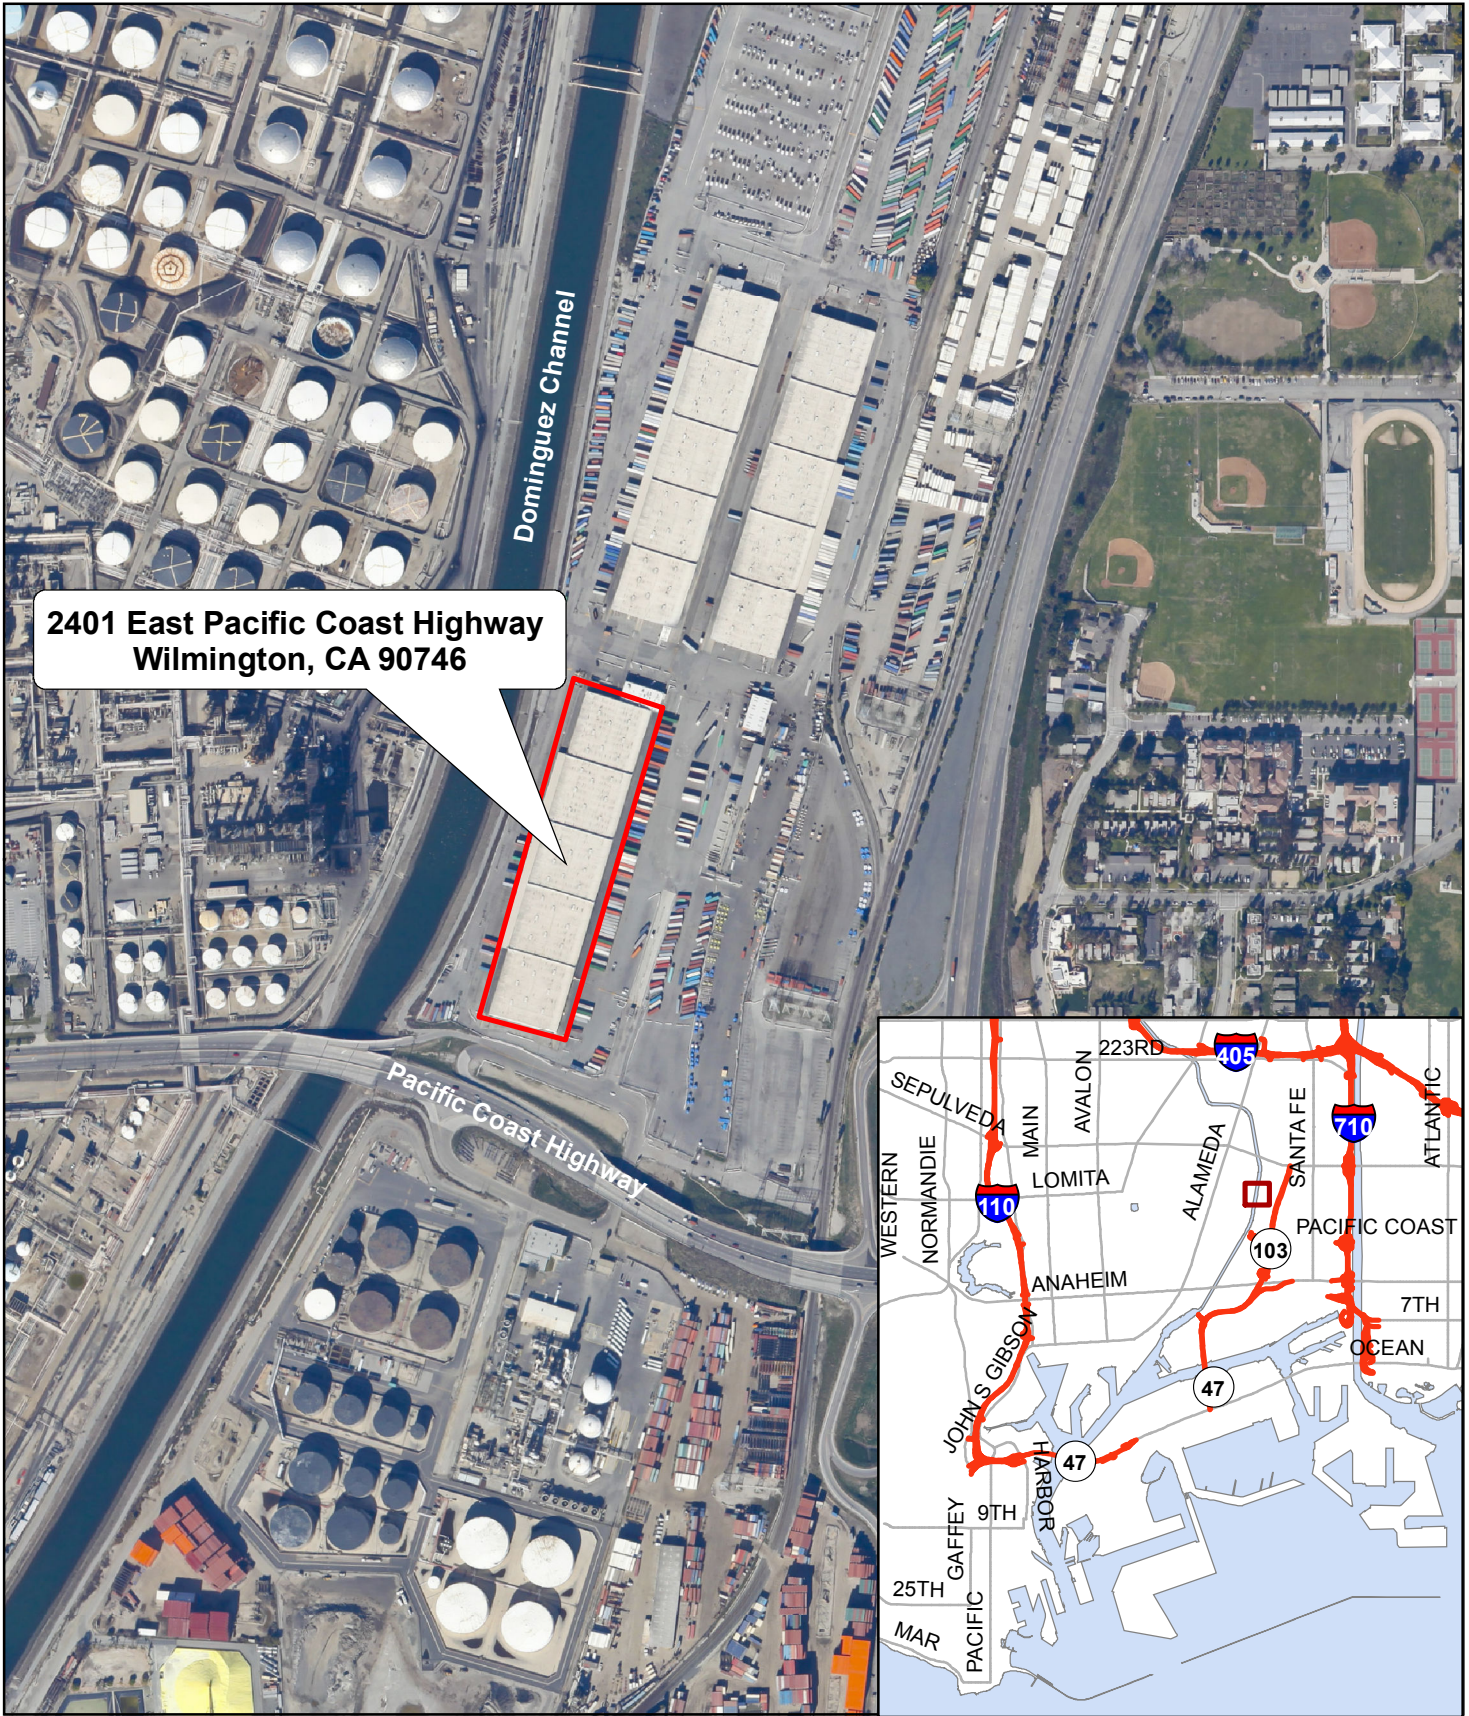

FTZ 202 Site 1-A California Cartage Co. LLC

2401 East Pacific Coast Highway
Wilmington, CA 90746

**Exhibit A
Transmittal 2**

Harbor Department
Planning & Economic Development
Map Produced 1/2015