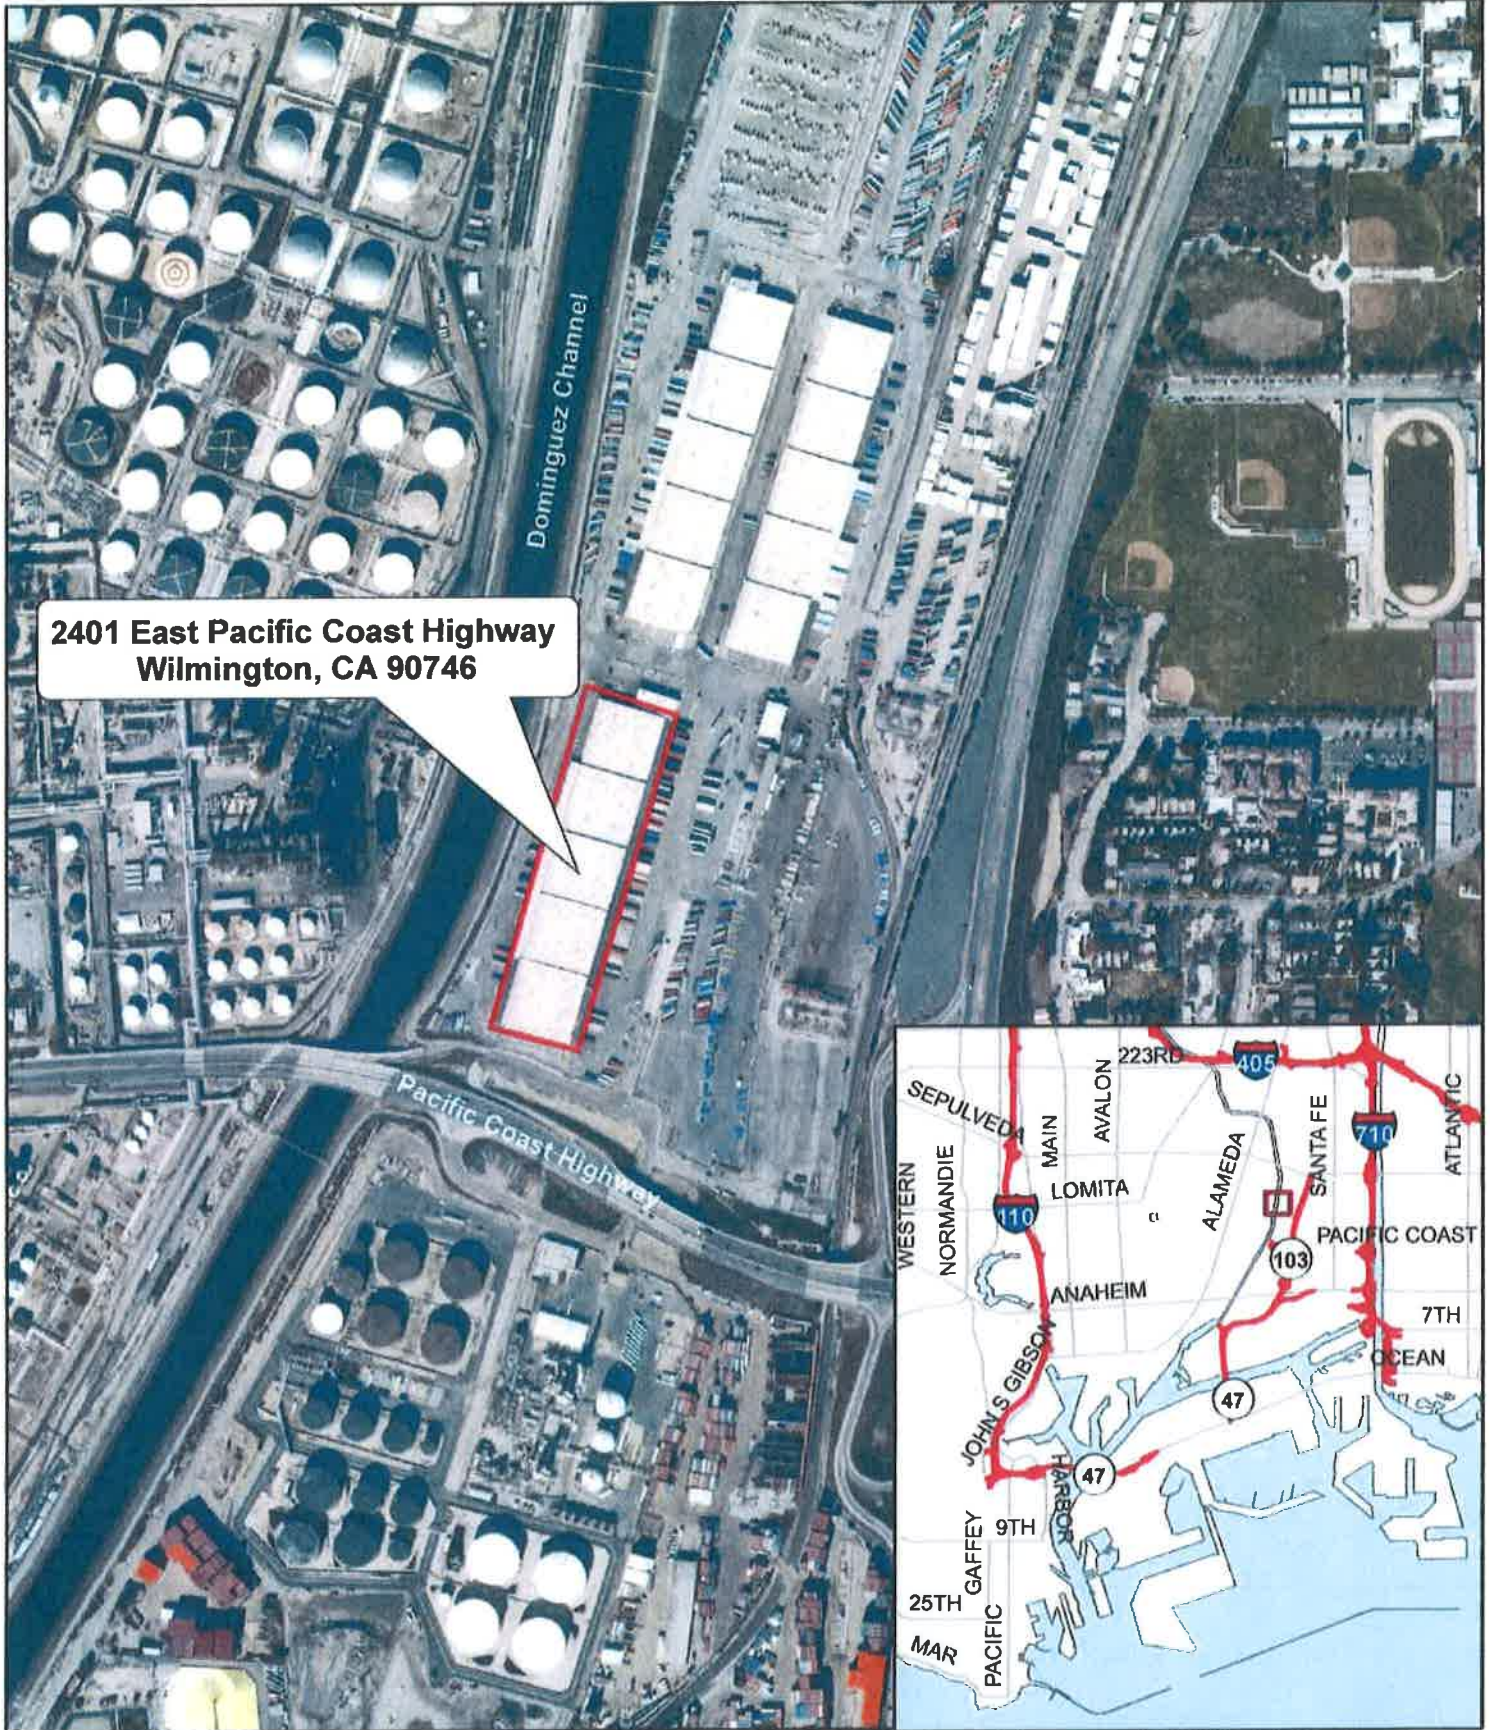

FTZ 202 Site 1-A California Cartage Co. LLC

2401 East Pacific Coast Highway
Wilmington, CA 90746

Exhibit A

Harbor Department
Planning & Economic Development
Map Produced 4/2017