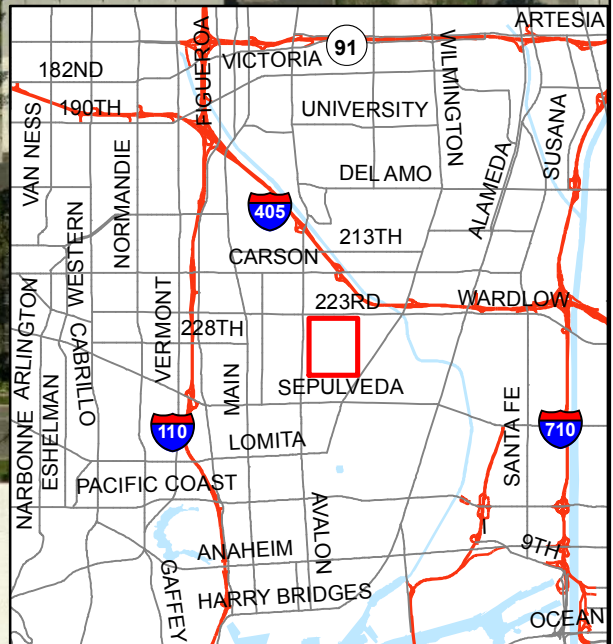

# FTZ 202 SITE 10-D Dependable Highway Express Inc.

22411 S. Bonita Street  
Carson, CA 90745

Bonita Street

223rd Street

Watson Center Road

Exhibit A

Transmittal 2

Harbor Department  
Planning & Economic Development  
Map Produced 4/2014