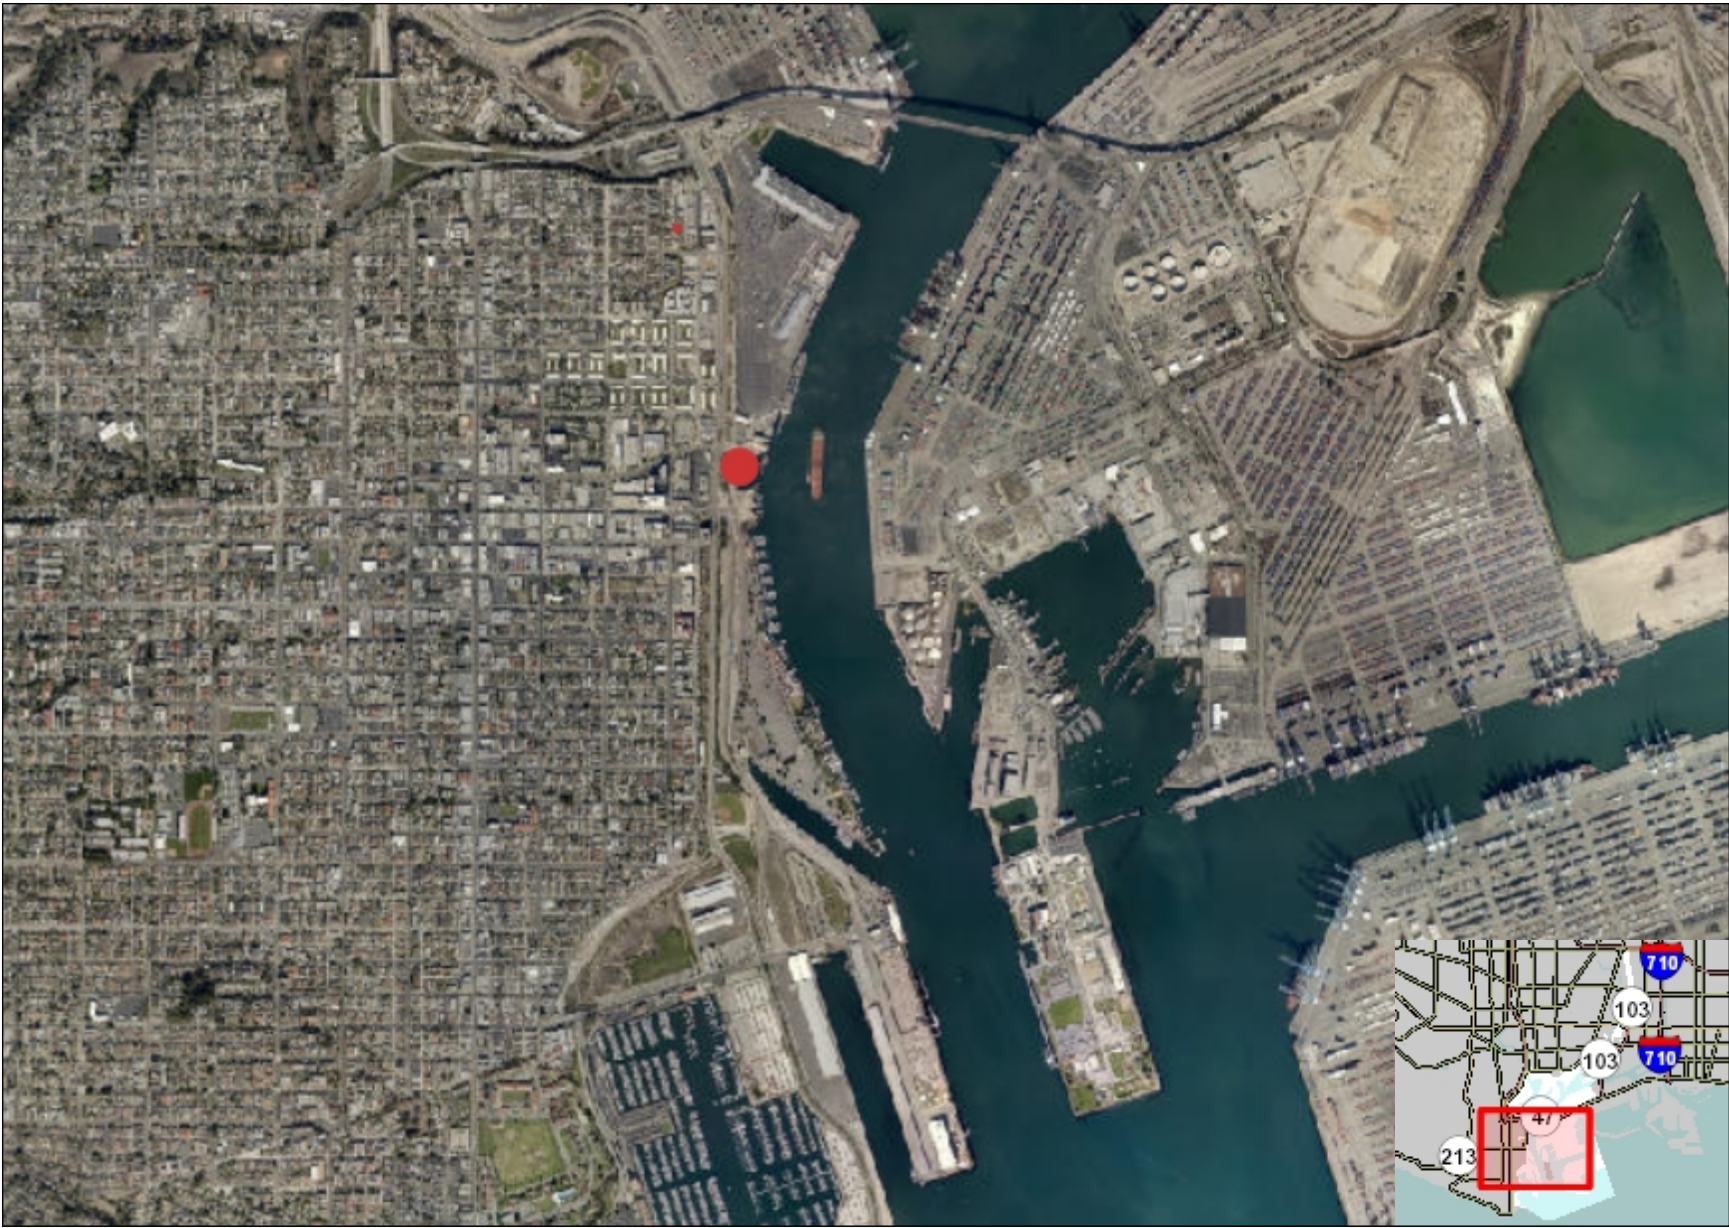

Harbor Breeze Corp.

Legend

SCALE 1: 28,403
4,733.8 0 4,733.8 Feet
Projection: WGS_1984_Web_Mercator_Auxiliary_Sphere

This map is a user generated static output from an Internet mapping site and is for reference only. Data layers that appear on this map may or may not be accurate, current, or otherwise reliable.

THIS MAP IS NOT TO BE USED FOR NAVIGATION