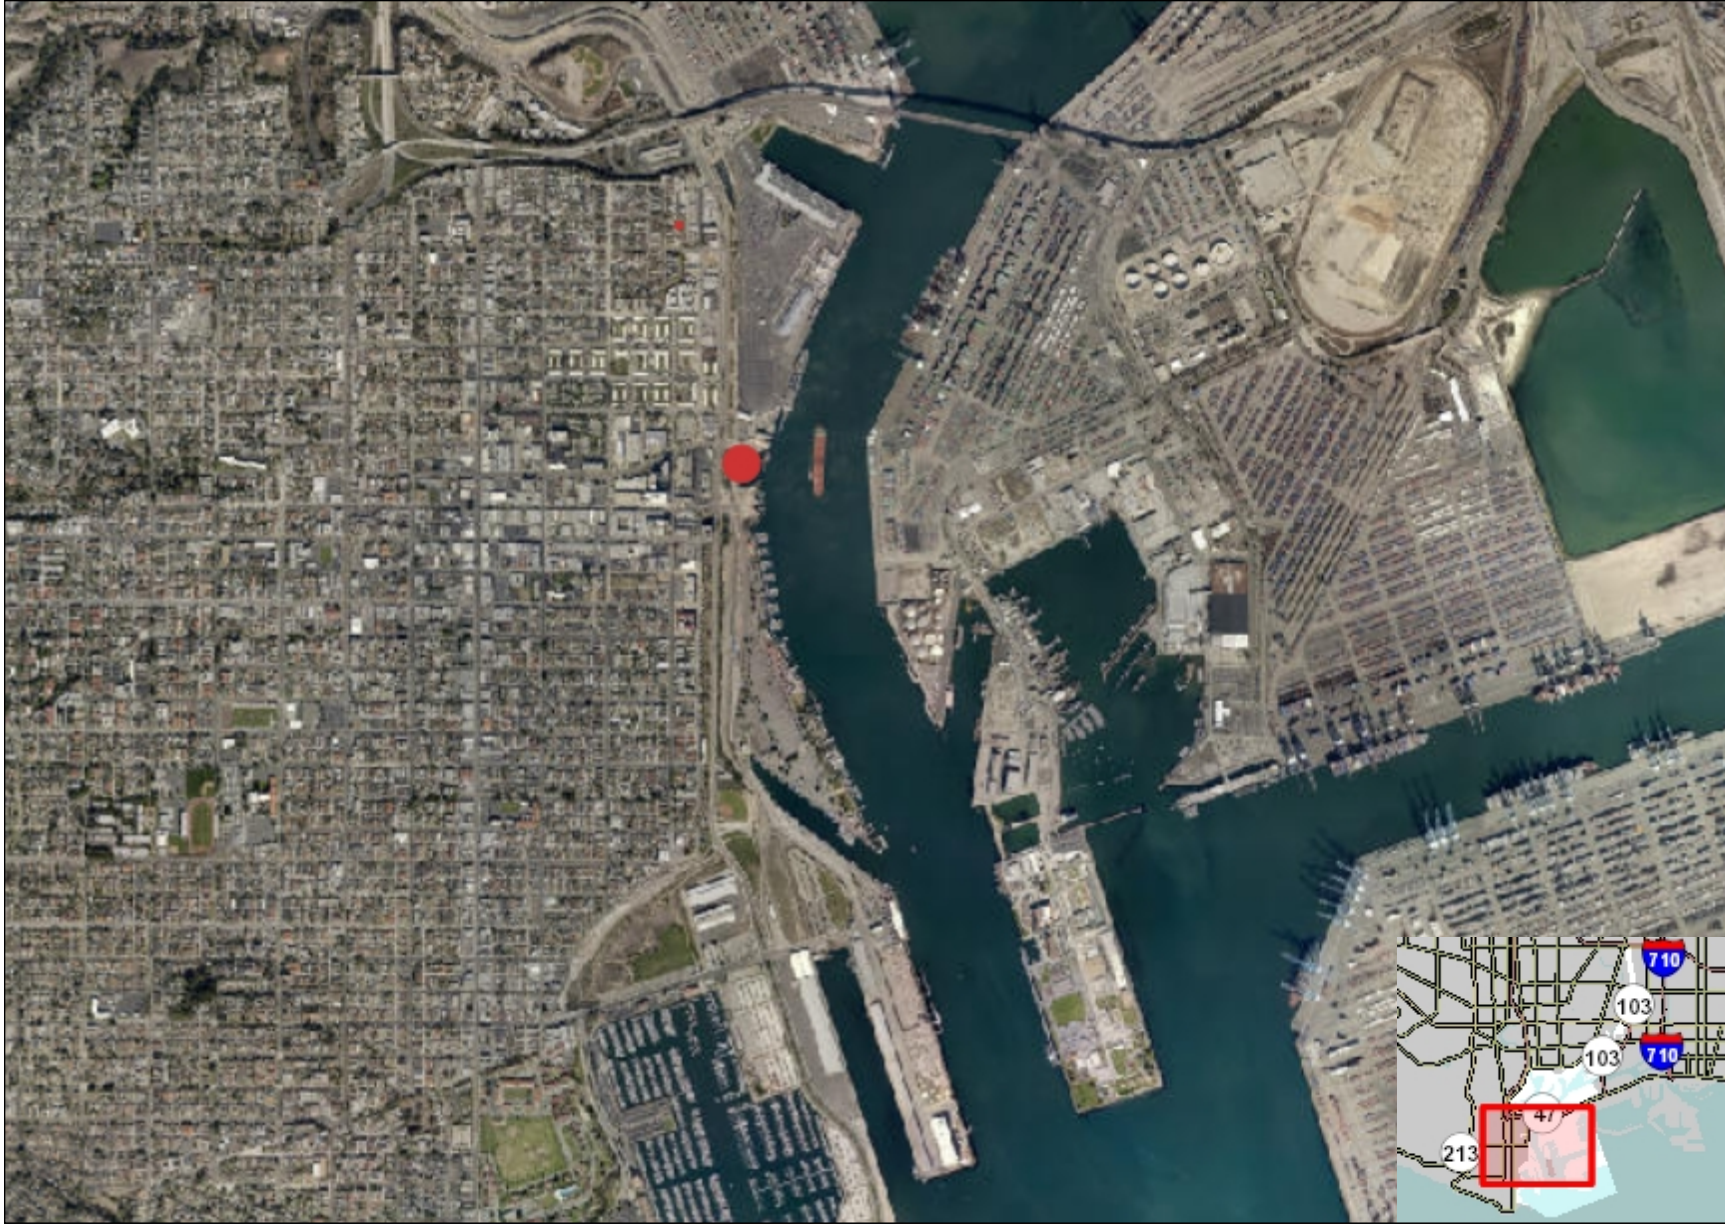

Harbor Breeze Corp.

Date Printed: 26 April 2017

Legend

SCALE 1: 28,403
4,733.8 0 4,733.8 Feet
Projection: WGS_1984_Web_Mercator_Auxiliary_Sphere

This map is a user generated static output from an Internet mapping site and is for reference only. Data layers that appear on this map may or may not be accurate, current, or otherwise reliable.

THIS MAP IS NOT TO BE USED FOR NAVIGATION

TRANSMITTAL 2