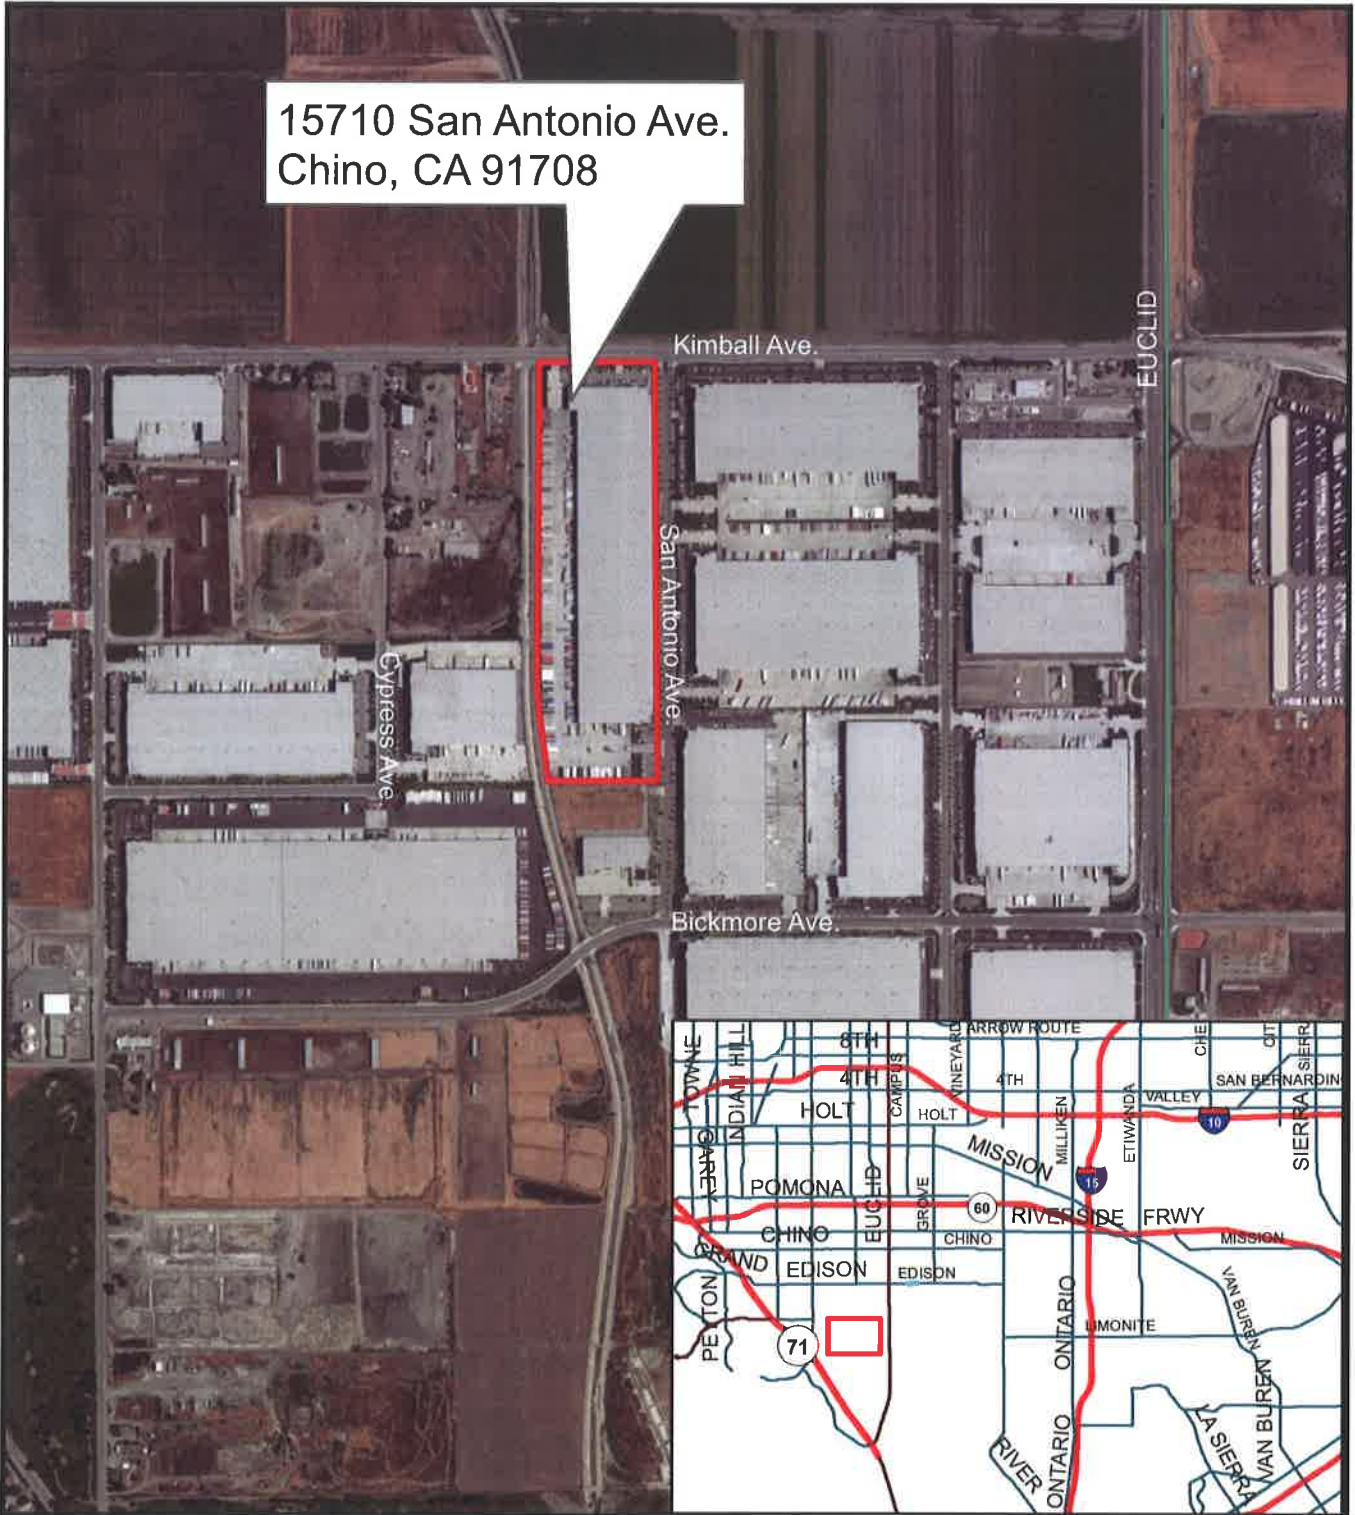

FTZ 202 - Site 37

National Distribution Centers, LLC

15710 San Antonio Ave.
Chino, CA 91708

Exhibit A
Transmittal 2

0 325 650 1,300 1,950 Feet

Harbor Department
Planning and Economic Development
Map Produced 07/2014