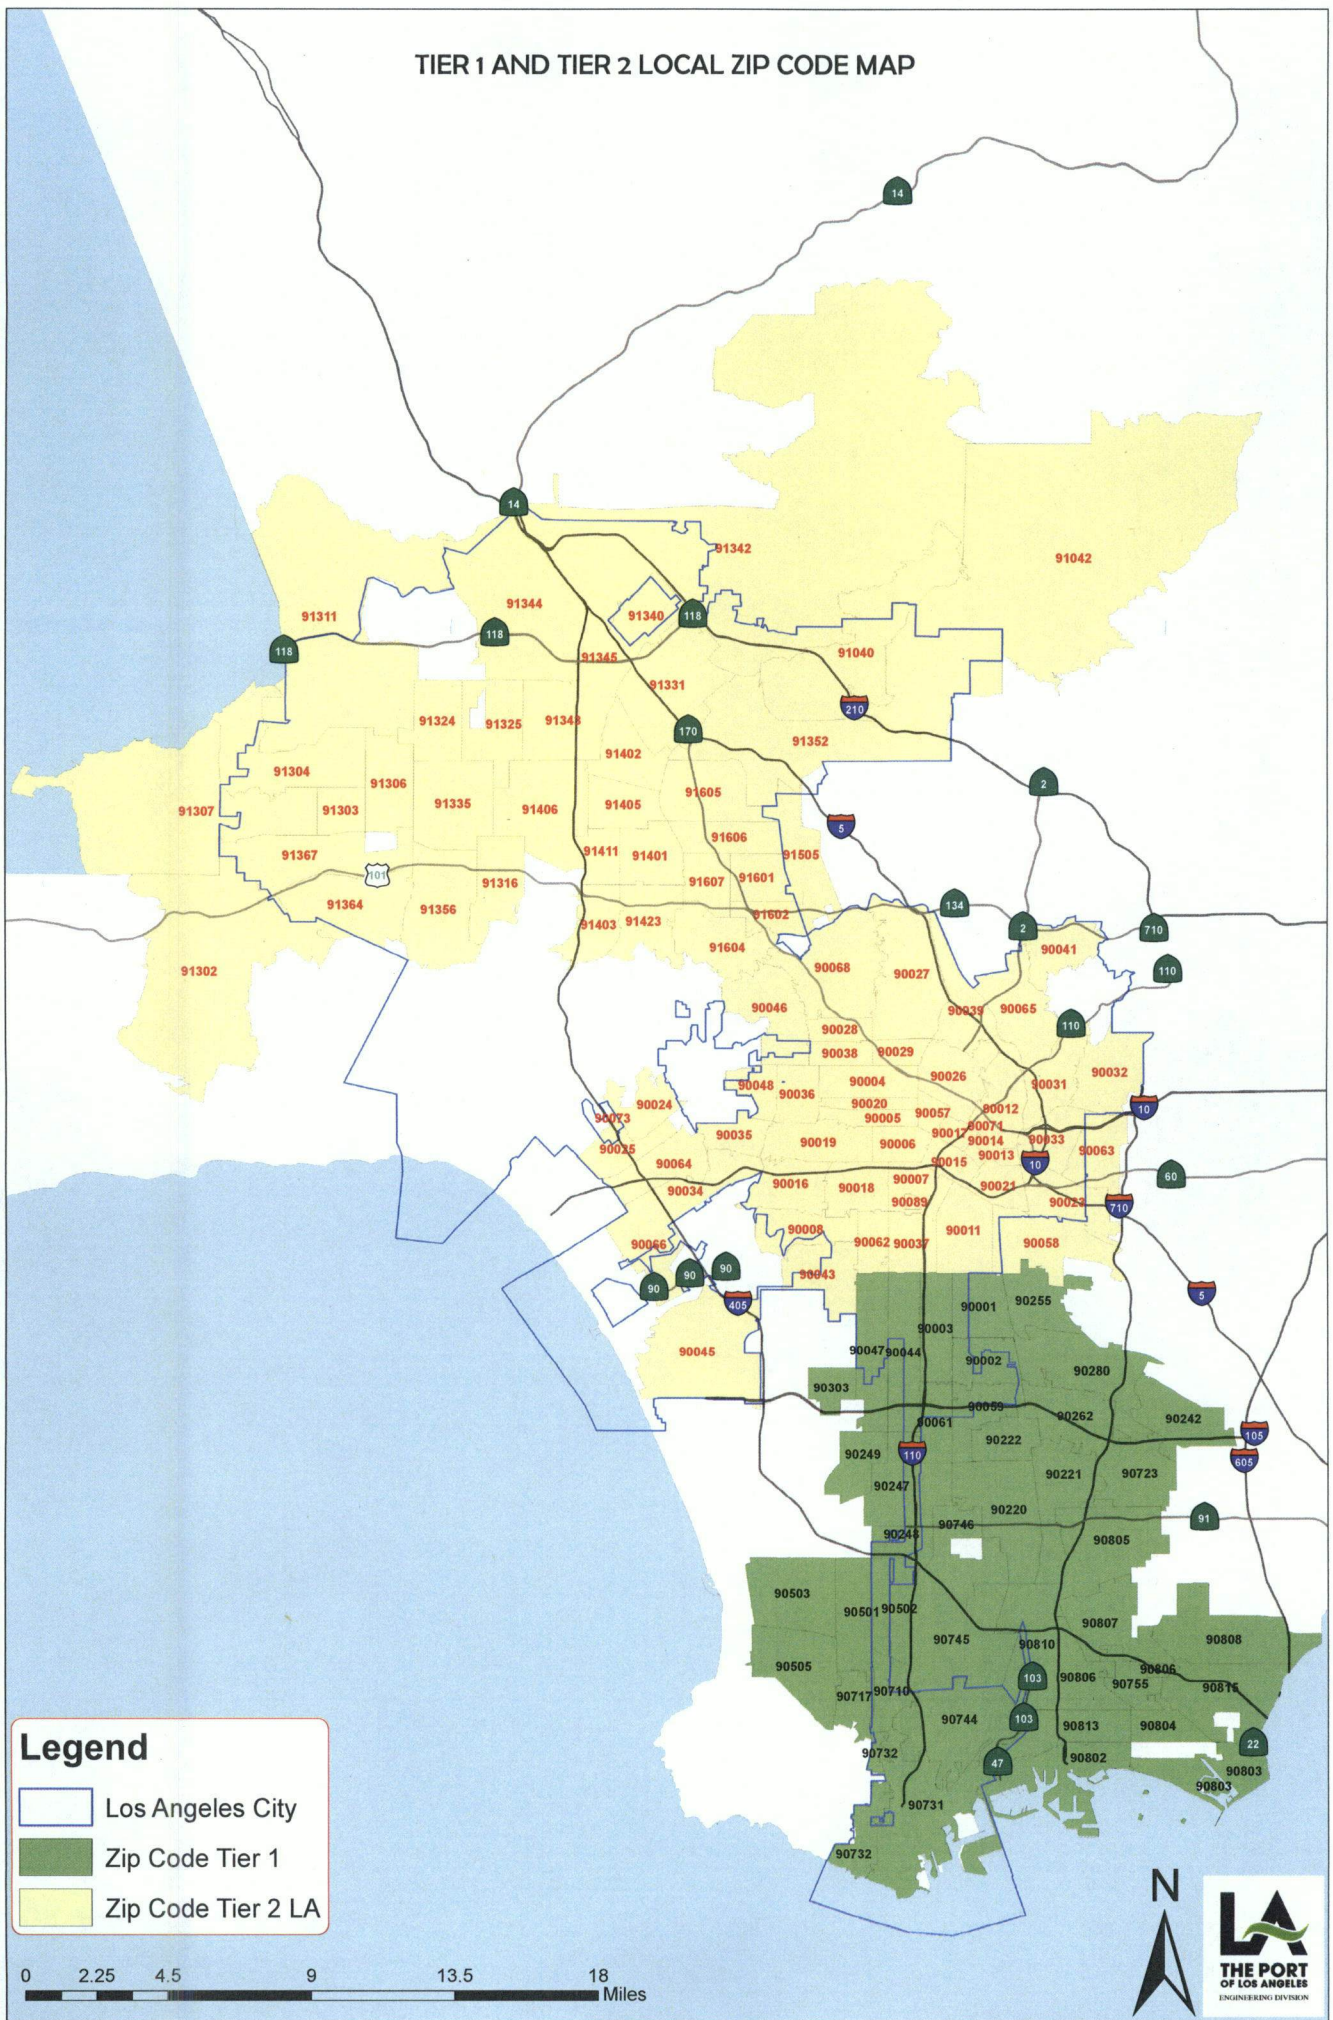

TIER 1 AND TIER 2 LOCAL ZIP CODE MAP

Legend

- Los Angeles City
- Zip Code Tier 1
- Zip Code Tier 2 LA

Transmittal 2