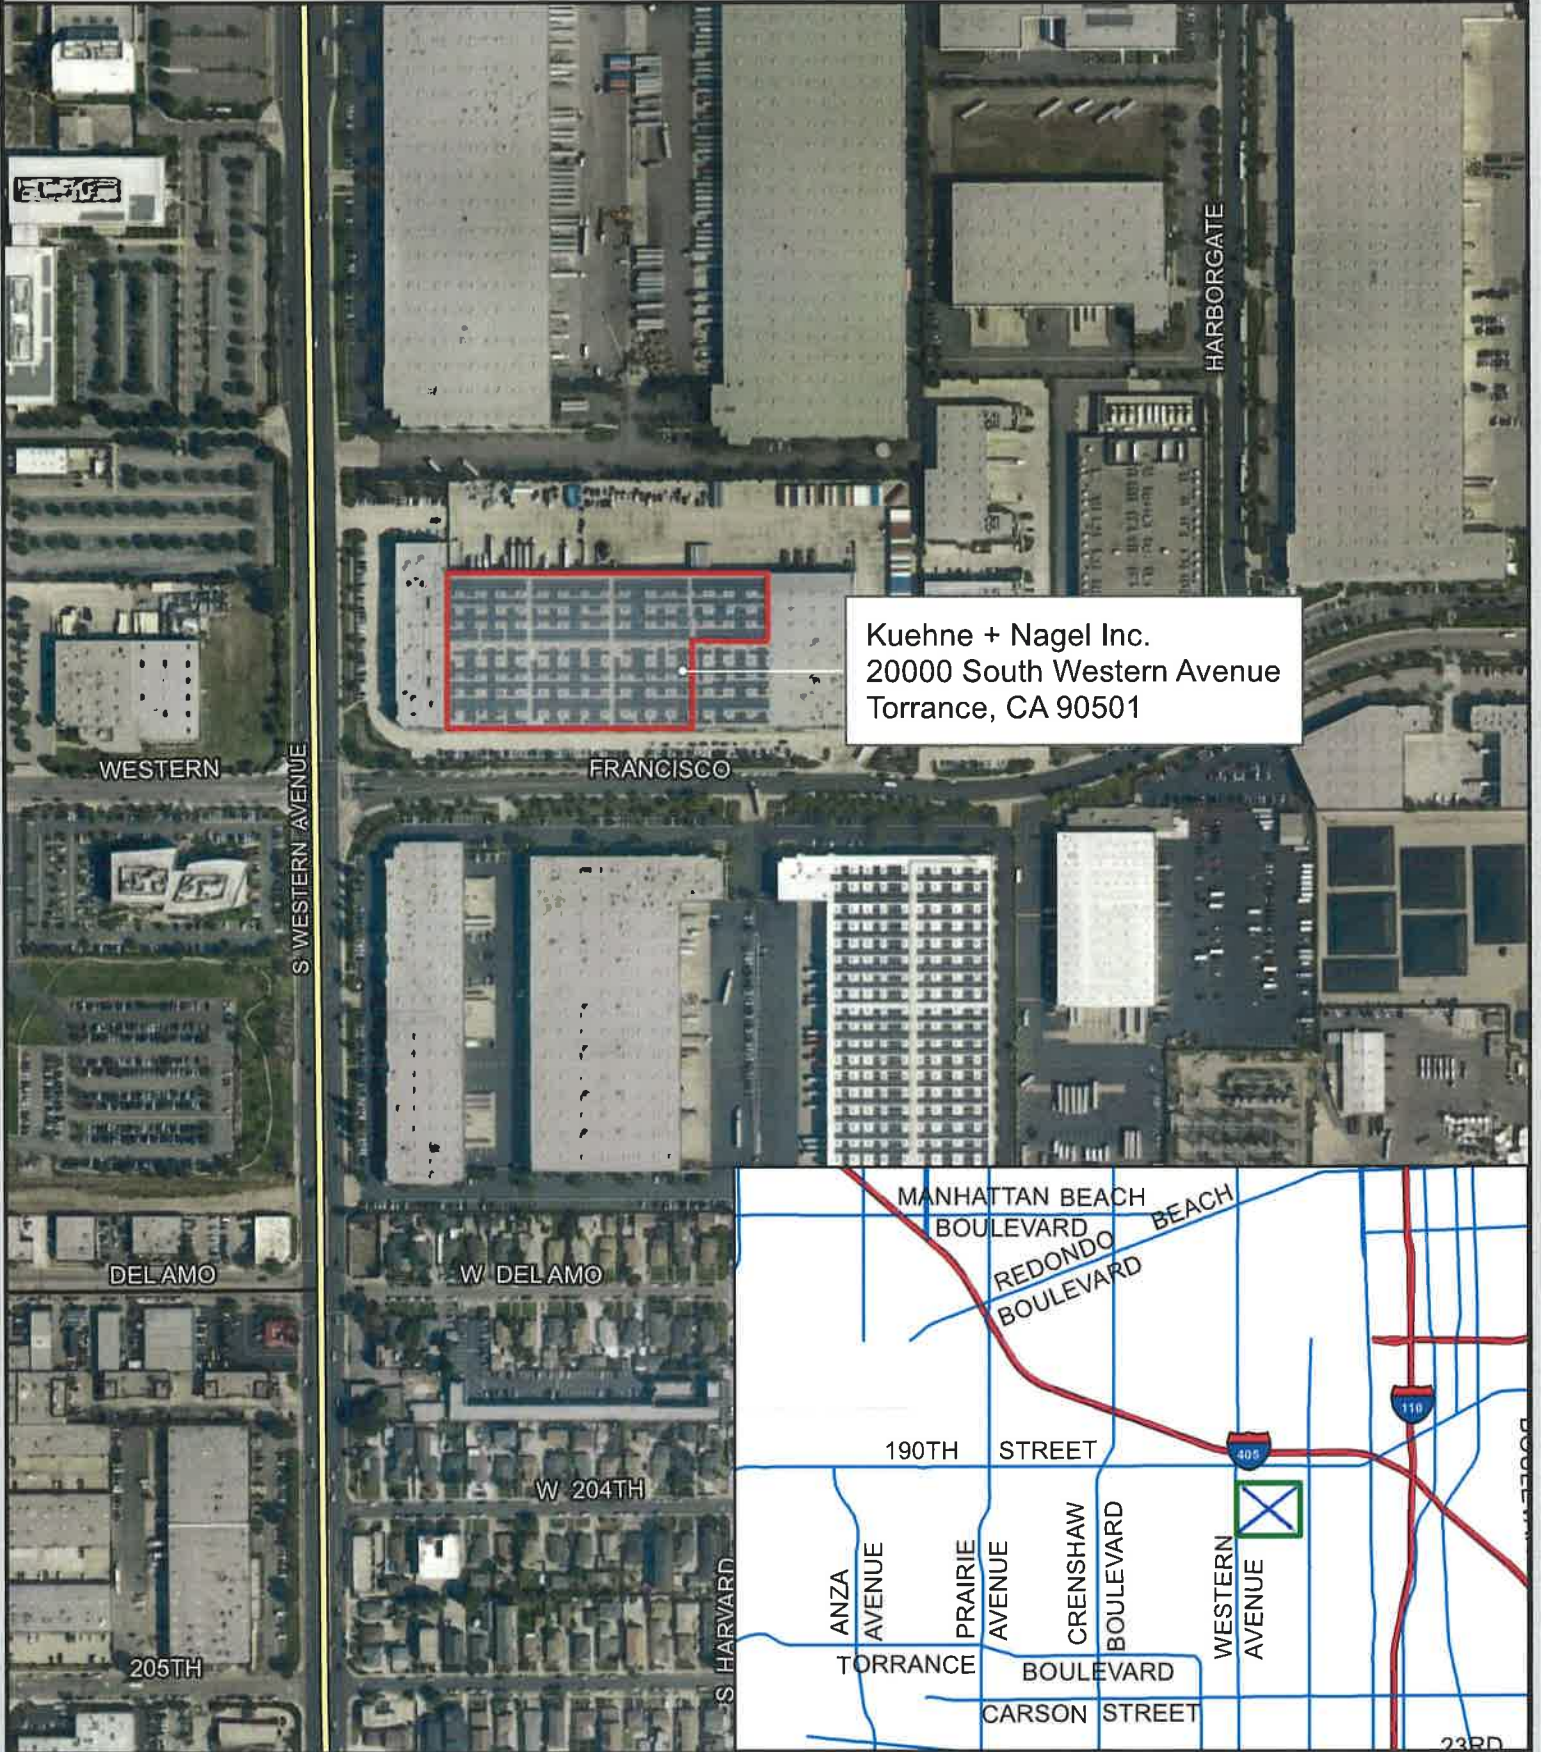

FTZ 202 Site 63  
Kuehne + Nagel Inc.

Kuehne + Nagel Inc.  
20000 South Western Avenue  
Torrance, CA 90501