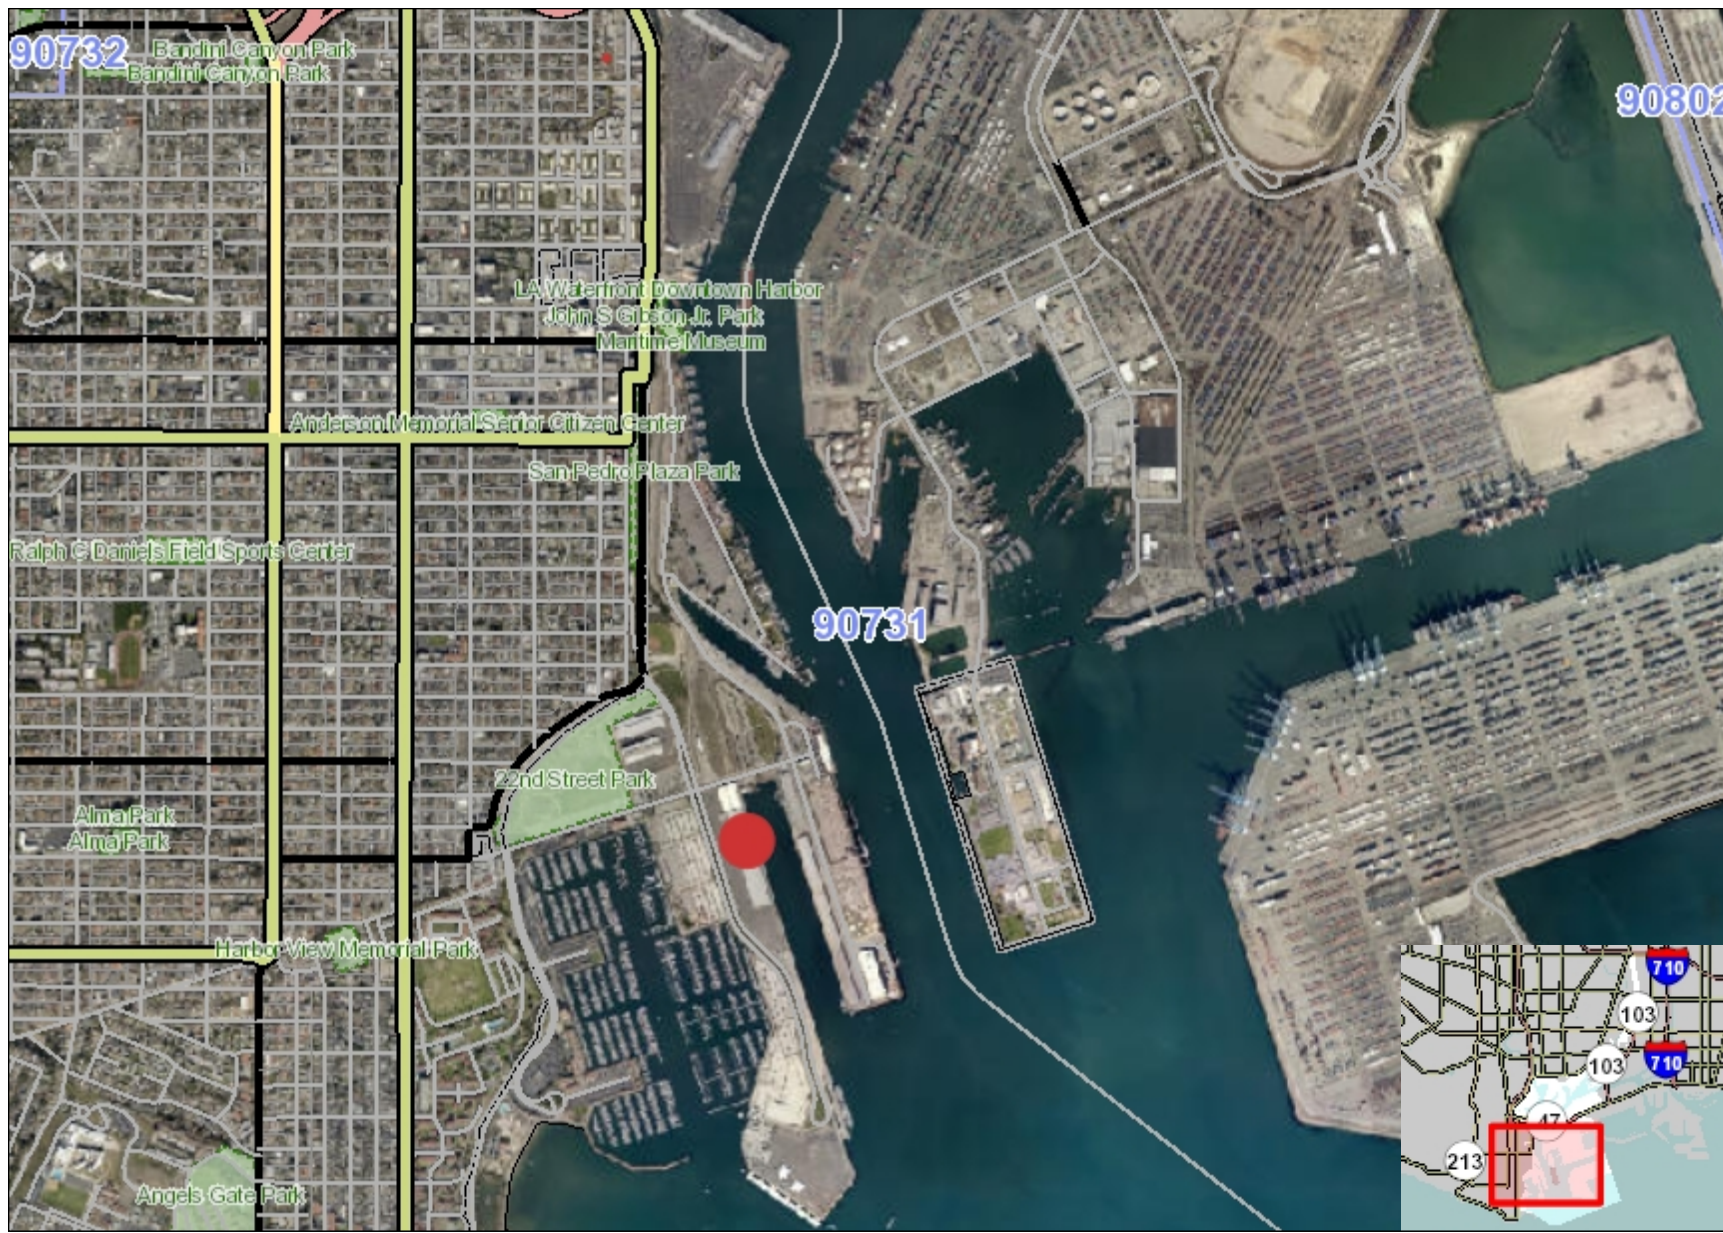

SSA Pacific, Inc.

Date Printed: 26 April 2017

Legend

Streets Casing

- Freeway
- Highway
- Primary
- Ramp
- Primary Ramp

Streets No Casing

- Secondary
- Minor
- Alley
- Walkway / Trail
- Berth Line

Zip Code

Gray and Black Outline

Airports

Parks

- Parks and Related
- Golf Courses

SCALE 1: 28,403

4,733.8 0 4,733.8 Feet

Projection: WGS_1984_Web_Mercator_Auxiliary_Sphere

This map is a user generated static output from an Internet mapping site and is for reference only. Data layers that appear on this map may or may not be accurate, current, or otherwise reliable.

THIS MAP IS NOT TO BE USED FOR NAVIGATION