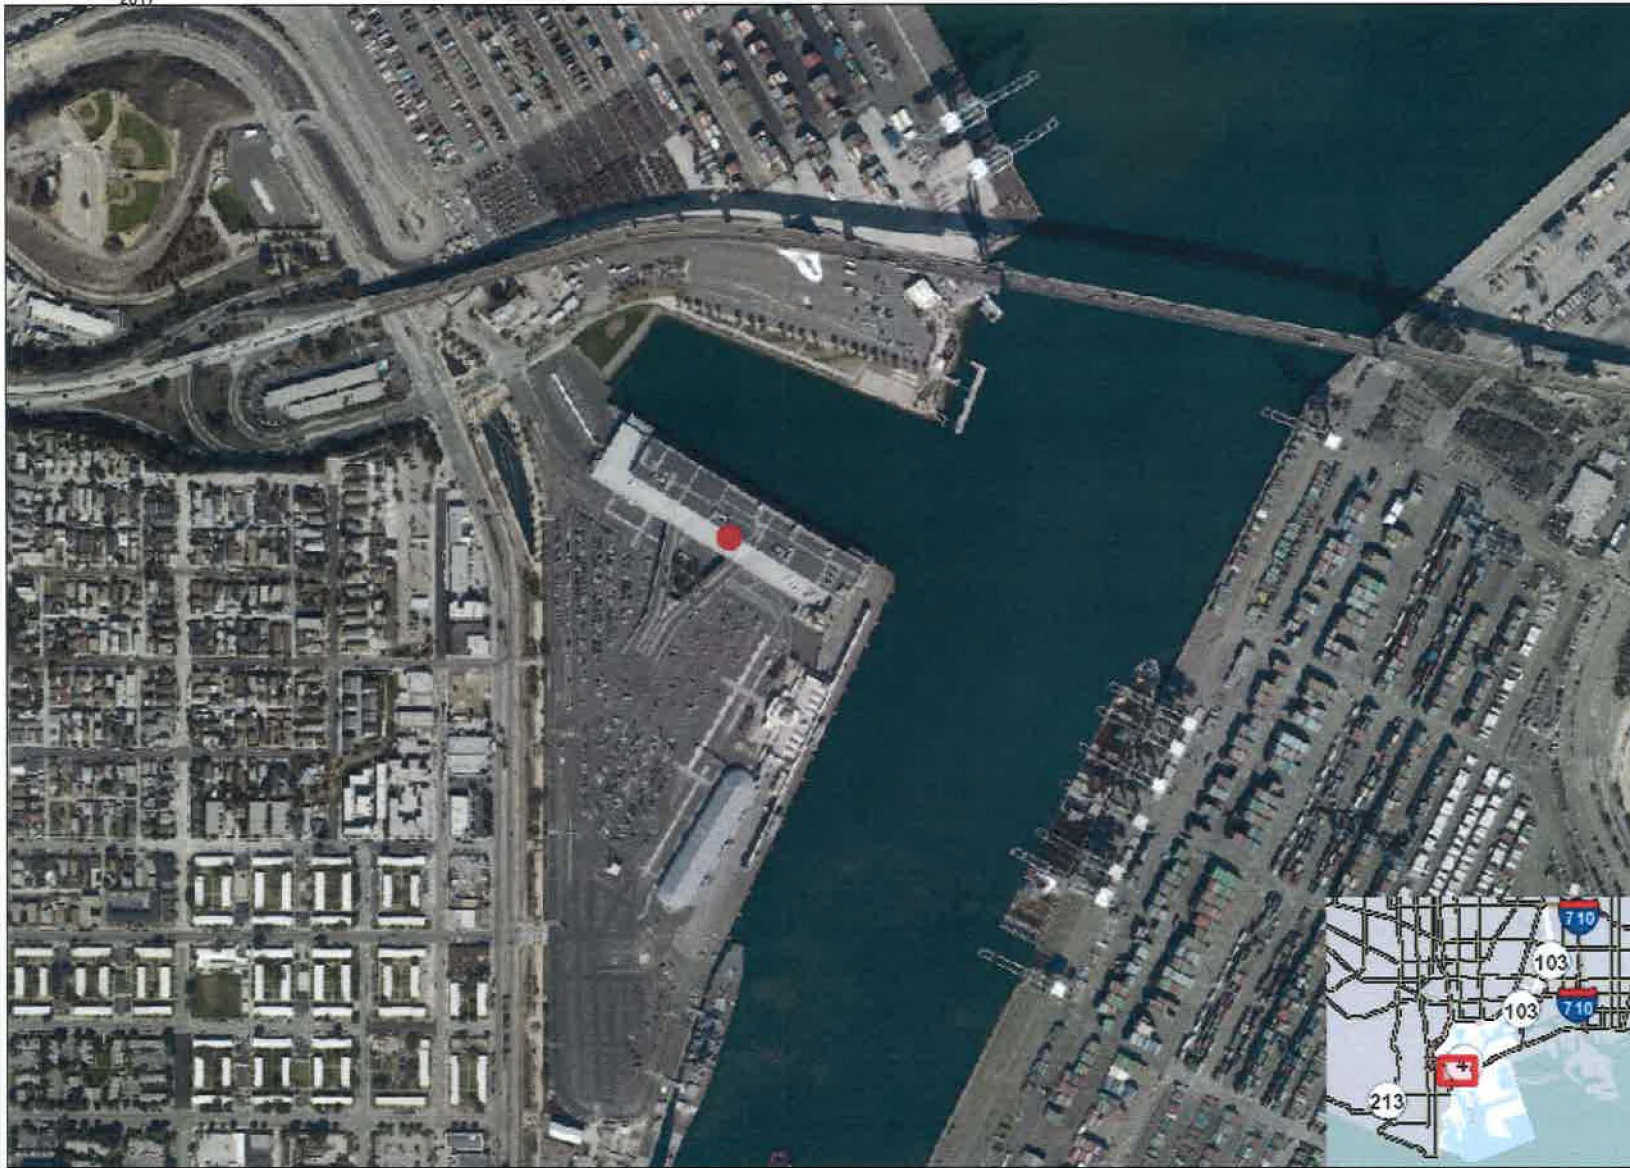

Date Printed: 20 September
2017

Legend

1,594.5 SCALE 1: 9,567 1,594.5 Feet
0

Projection: WGS_1984_Web_Mercator_Auxiliary_Sphere

This map is a user generated static output from an Internet mapping site and is for reference only. Data layers that appear on this map may or may not be accurate, current, or otherwise reliable.

THIS MAP IS NOT TO BE USED FOR NAVIGATION