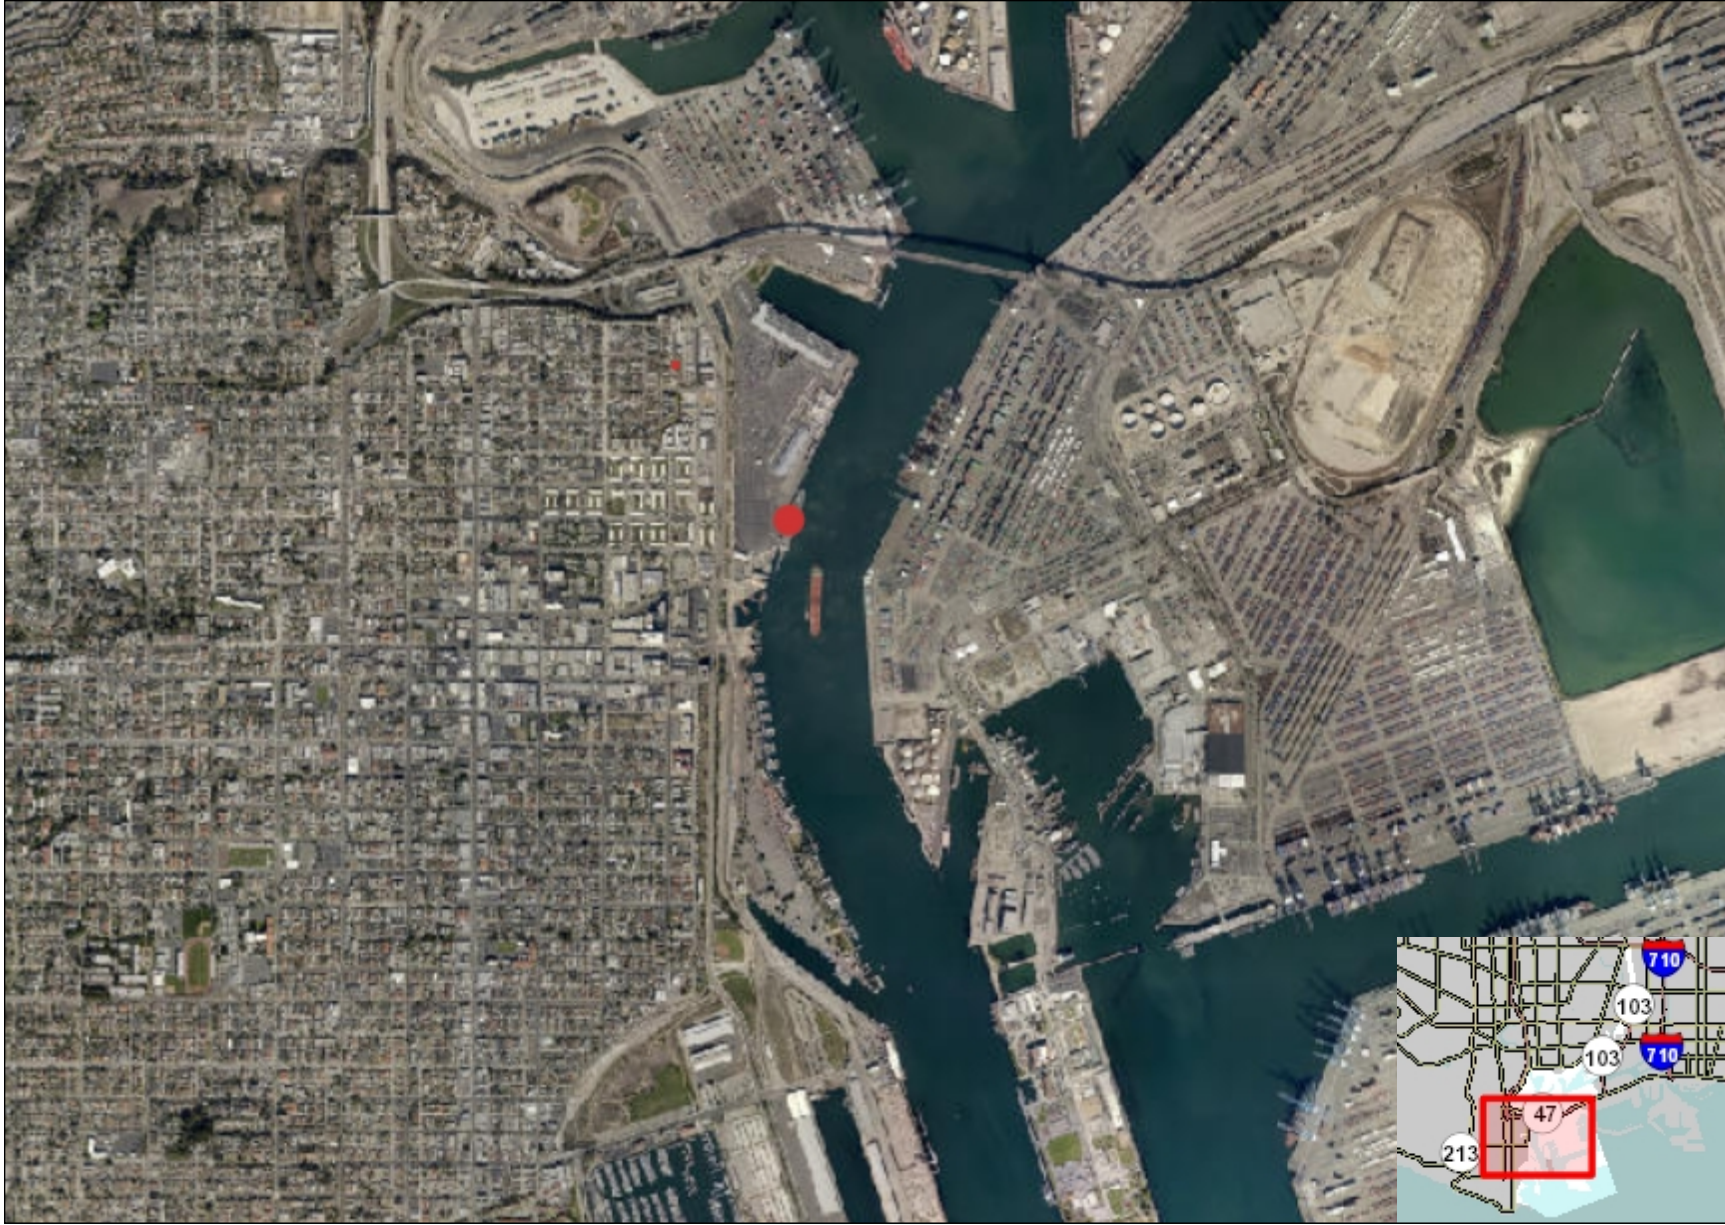

Pacific Battleship Center (USS Iowa)

Date Printed: 26 April 2017

Legend

SCALE 1: 28,403
4,733.8 0 4,733.8 Feet
Projection: WGS_1984_Web_Mercator_Auxiliary_Sphere

This map is a user generated static output from an Internet mapping site and is for reference only. Data layers that appear on this map may or may not be accurate, current, or otherwise reliable.

THIS MAP IS NOT TO BE USED FOR NAVIGATION

TRANSMITTAL 2