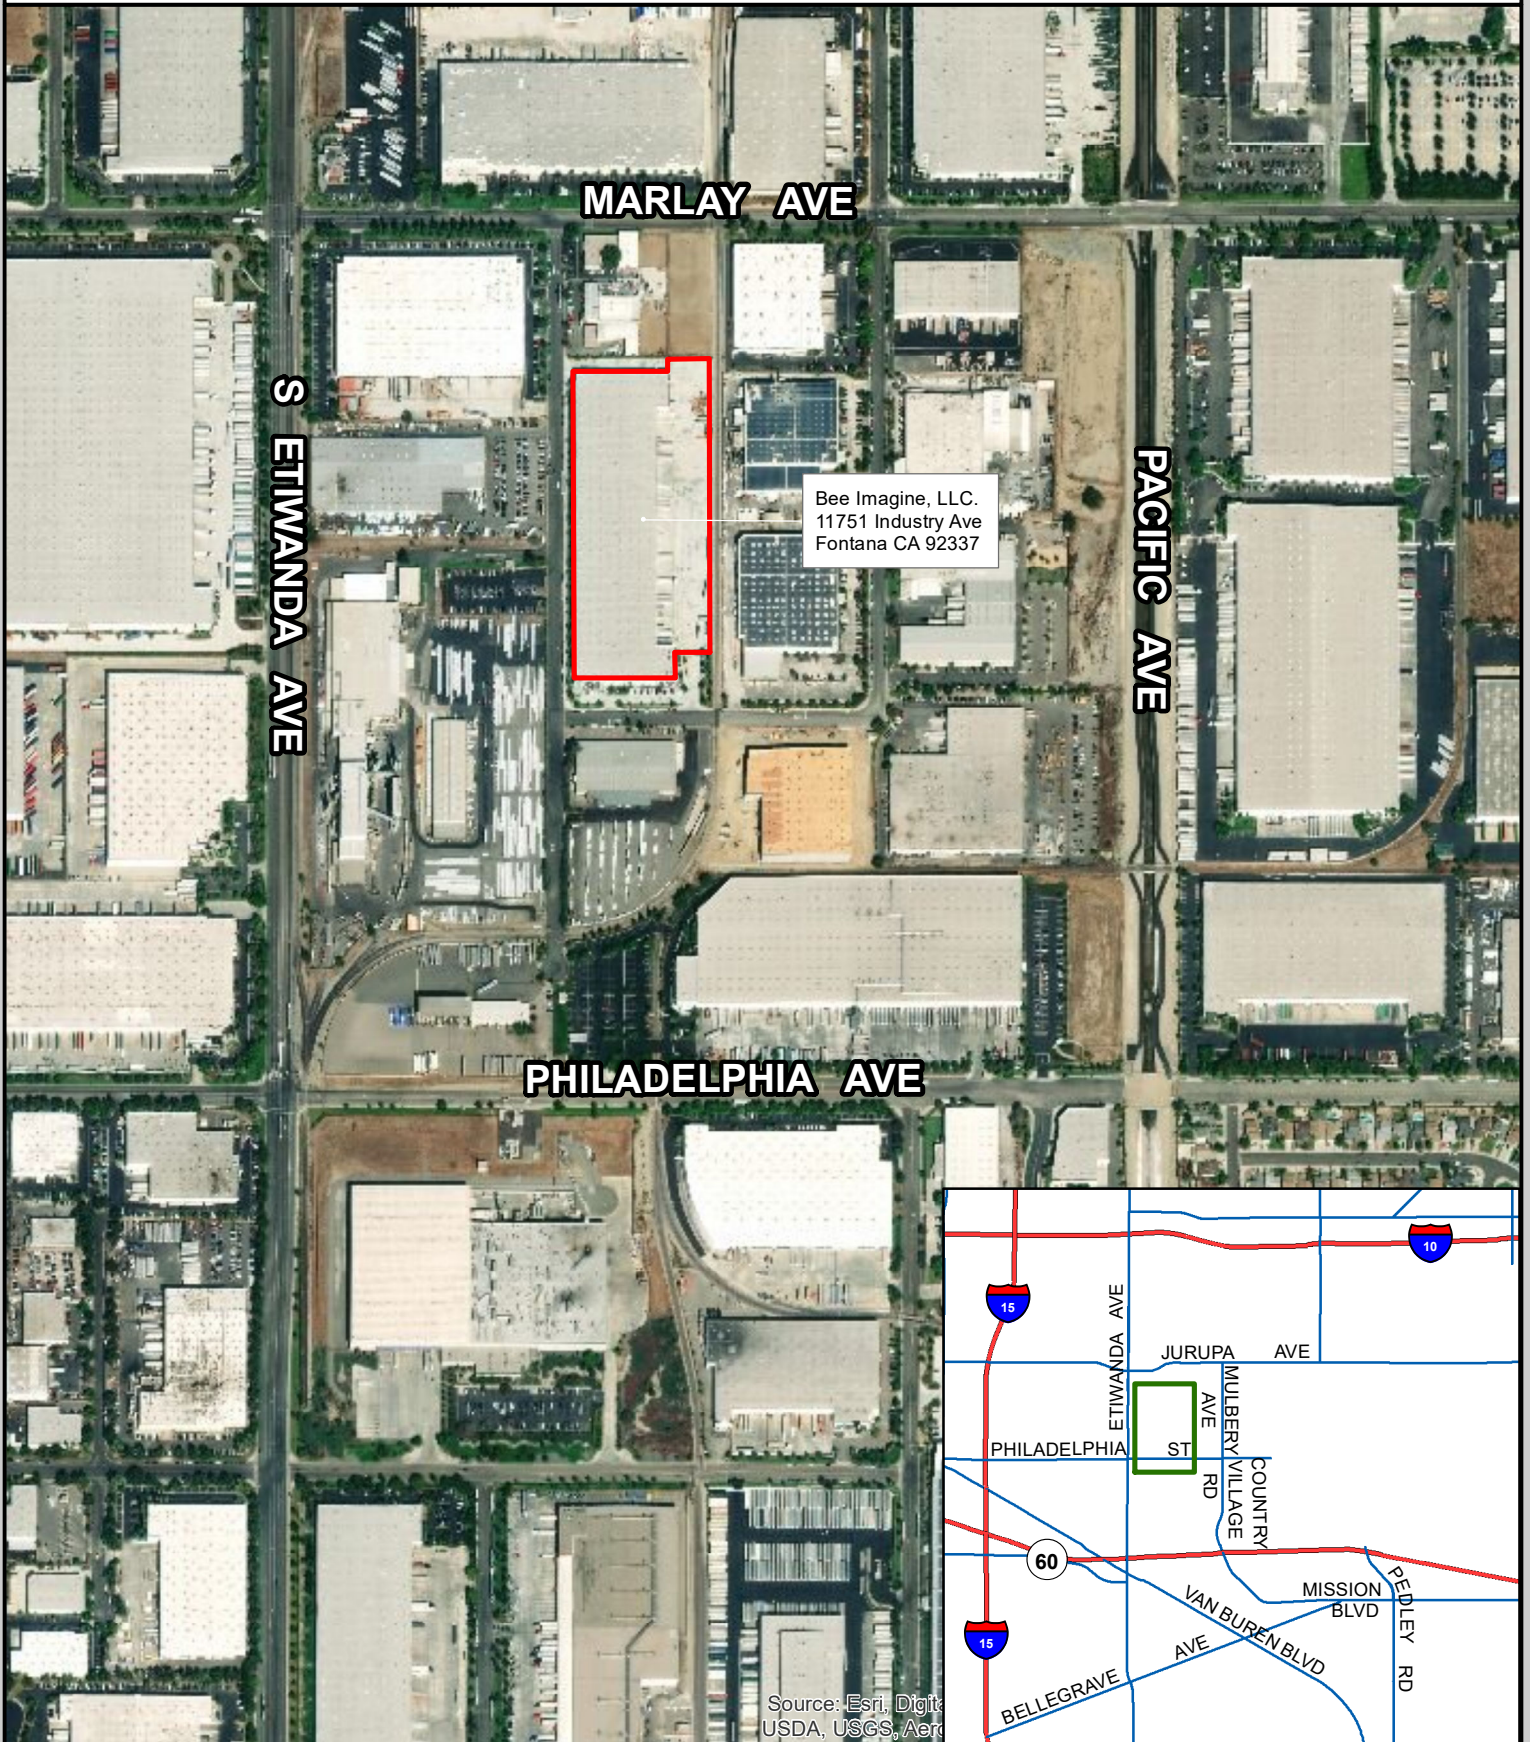

FTZ 202 - Site 62
Bee Imagine, LLC.

Bee Imagine, LLC.
11751 Industry Ave
Fontana CA 92337

Source: Esri, DigitalGlobe, GeoEye, USDA, USGS, AeroGRID, IGN, SITA, Imagery © 2019

Exhibit A
Transmittal 2