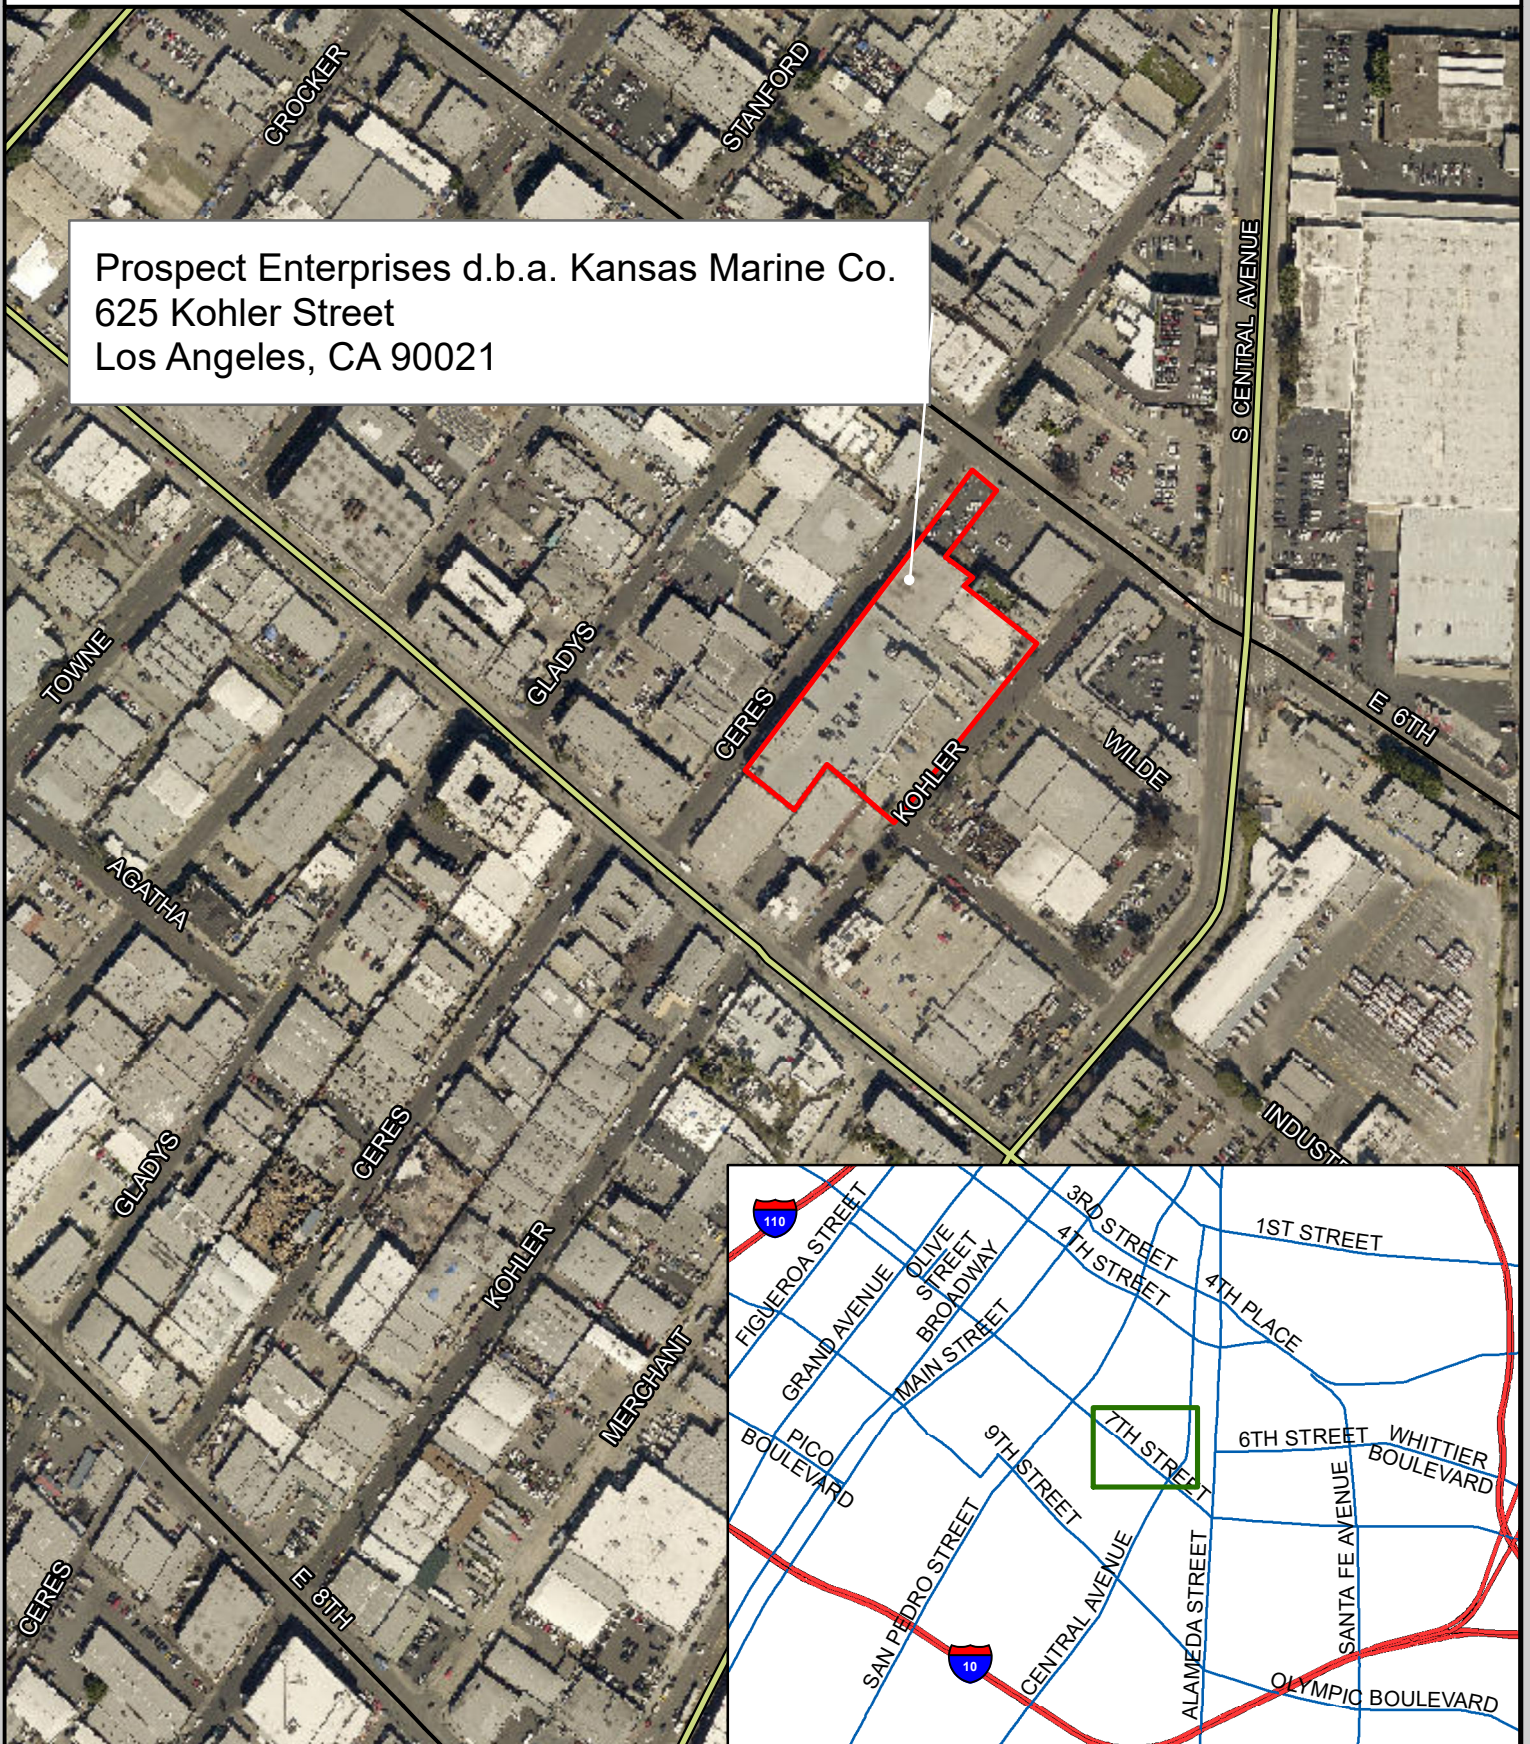

FTZ 202 Site 45

Prospect Enterprises d.b.a. Kansas Marine Co.

Prospect Enterprises d.b.a. Kansas Marine Co.
625 Kohler Street
Los Angeles, CA 90021

Exhibit A
Transmittal 2