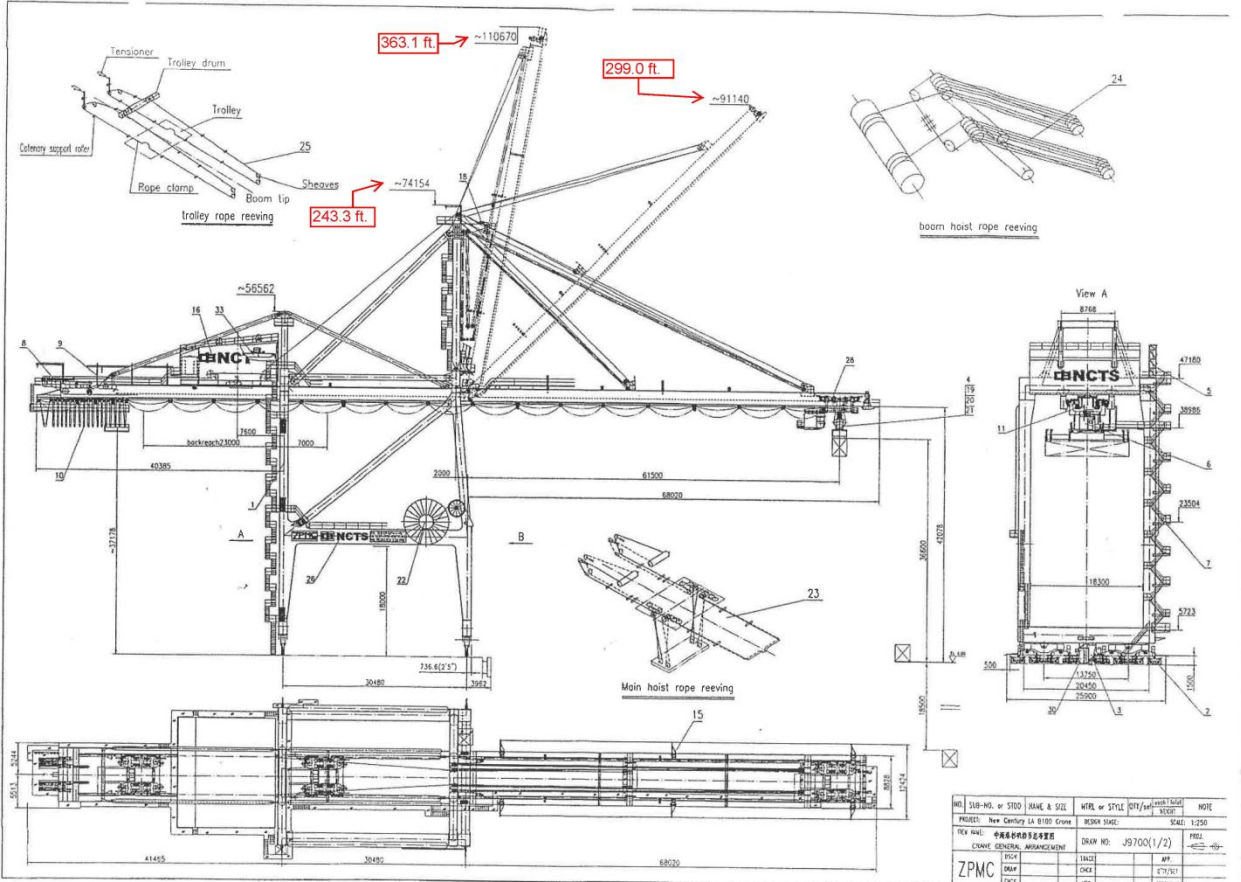

# CDP No. 13-01 – West Basic Container Terminal, LLC

Transmittal No. 2