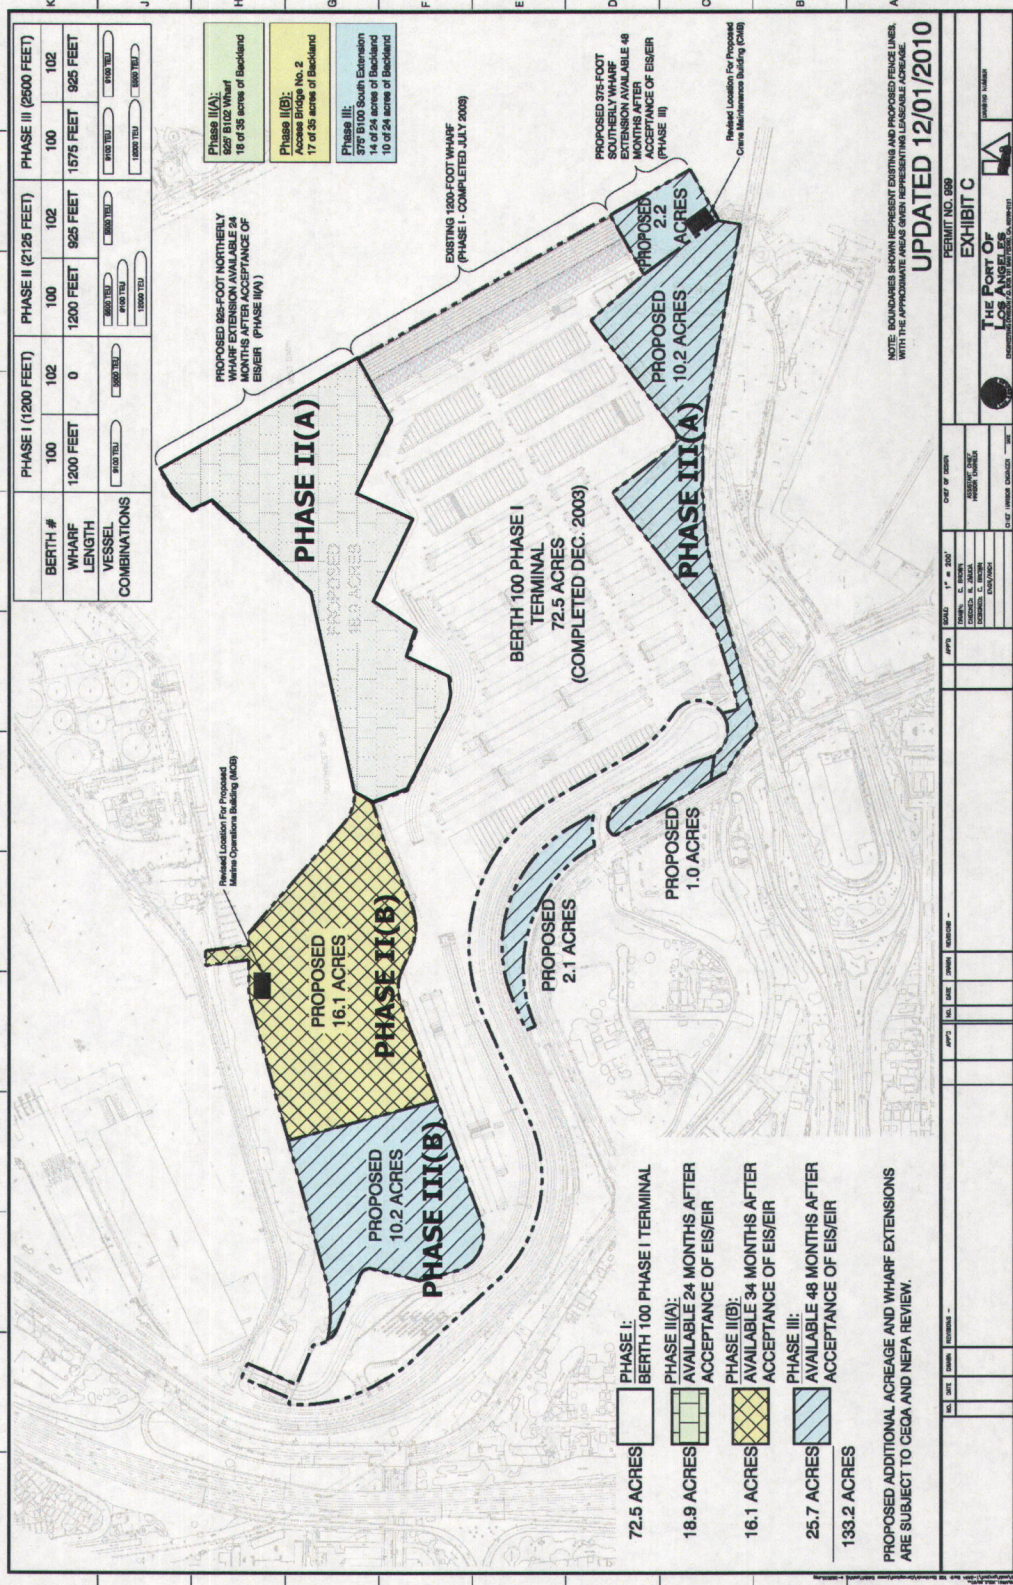

# China Shipping Terminal – Wharf and Backland Development

UPDATED 12/01/2010  
 PERMIT NO. 959  
 EXHIBIT C  
 THE PORT OF LOS ANGELES  
 13  
 TRANSMITTAL 4