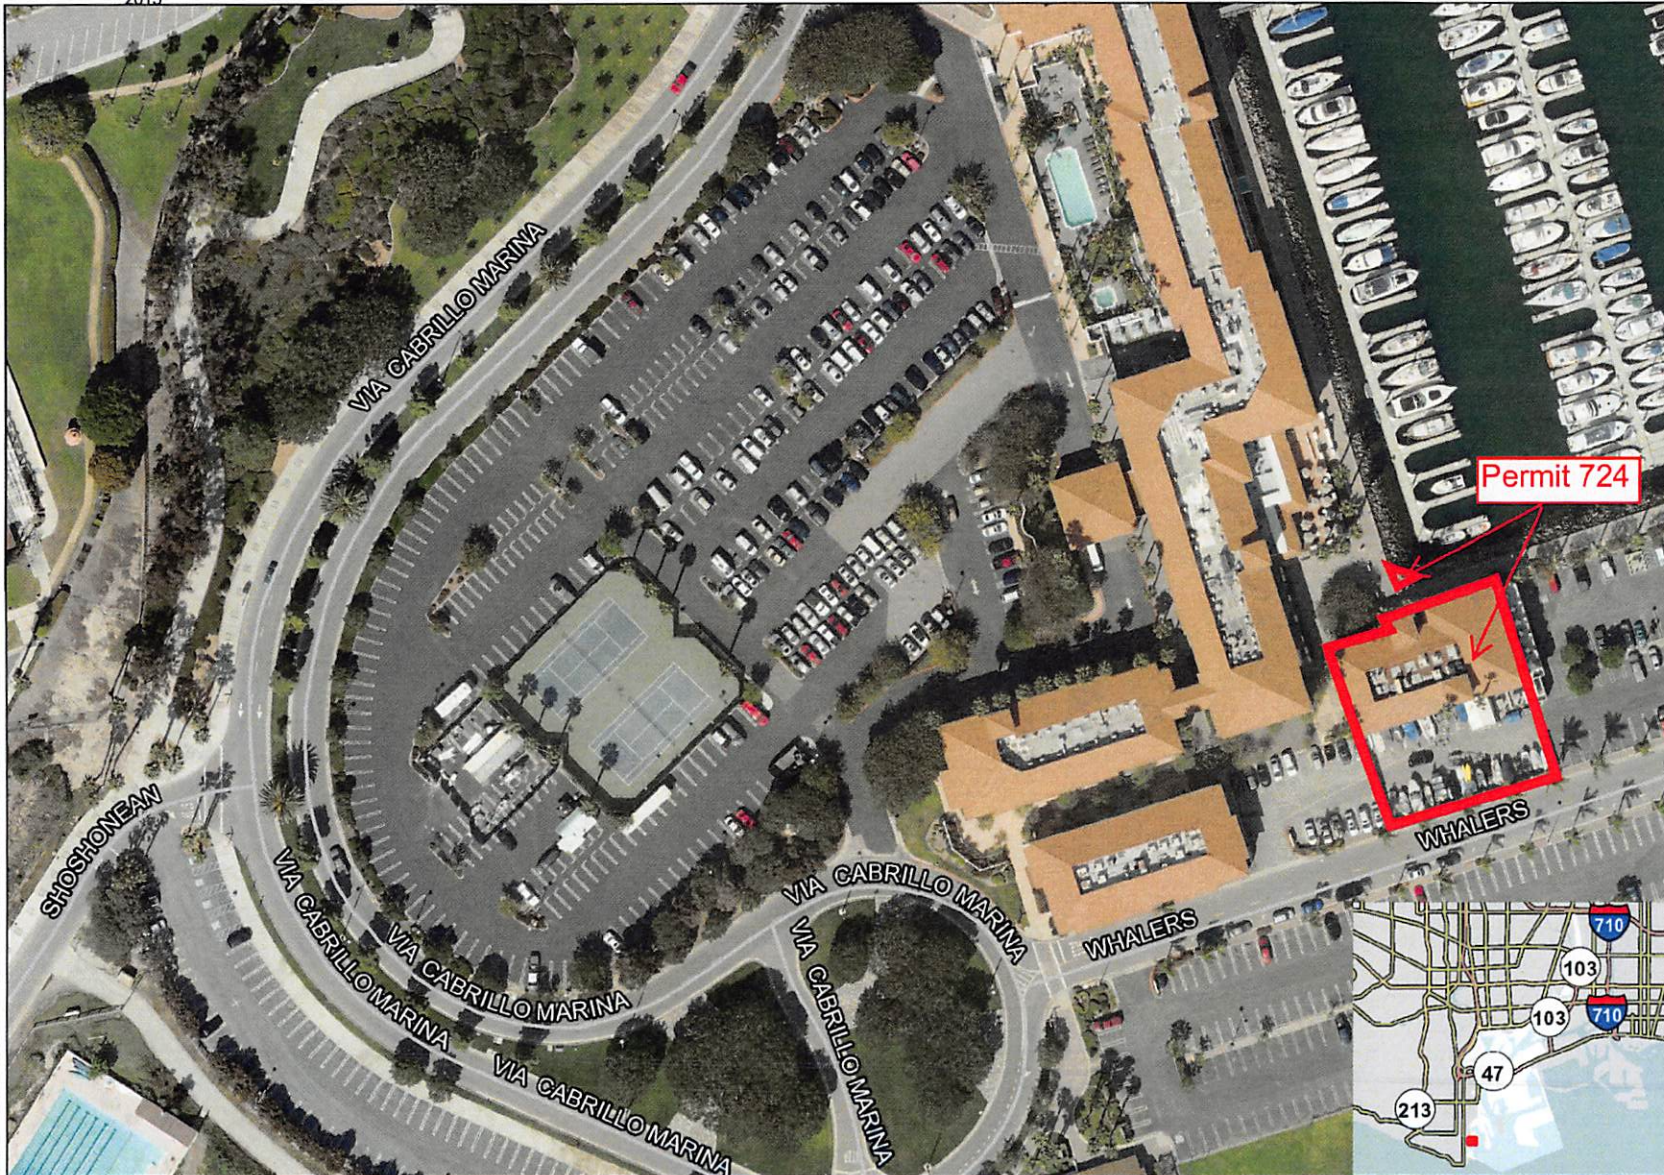

P724 Los Angeles Yacht Club

Date Printed: 5 November
2015

Legend

Streets Casing

- Freeway
- Highway
- Primary
- Ramp
- Primary Ramp

Streets No Casing

- Secondary
- Minor
- Alley
- Walkway / Trail
- Berth Line

L3_6477_1720a.jp

- Red: Band_1
- Green: Band_2
- Blue: Band_3

289.2 SCALE 1: 1,735 0 289.2 Feet

Projection: WGS_1984_Web_Mercator_Auxiliary_Sphere

This map is a user generated static output from an Internet mapping site and is for reference only. Data layers that appear on this map may or may not be accurate, current, or otherwise reliable.

THIS MAP IS NOT TO BE USED FOR NAVIGATION

Transmittal 1