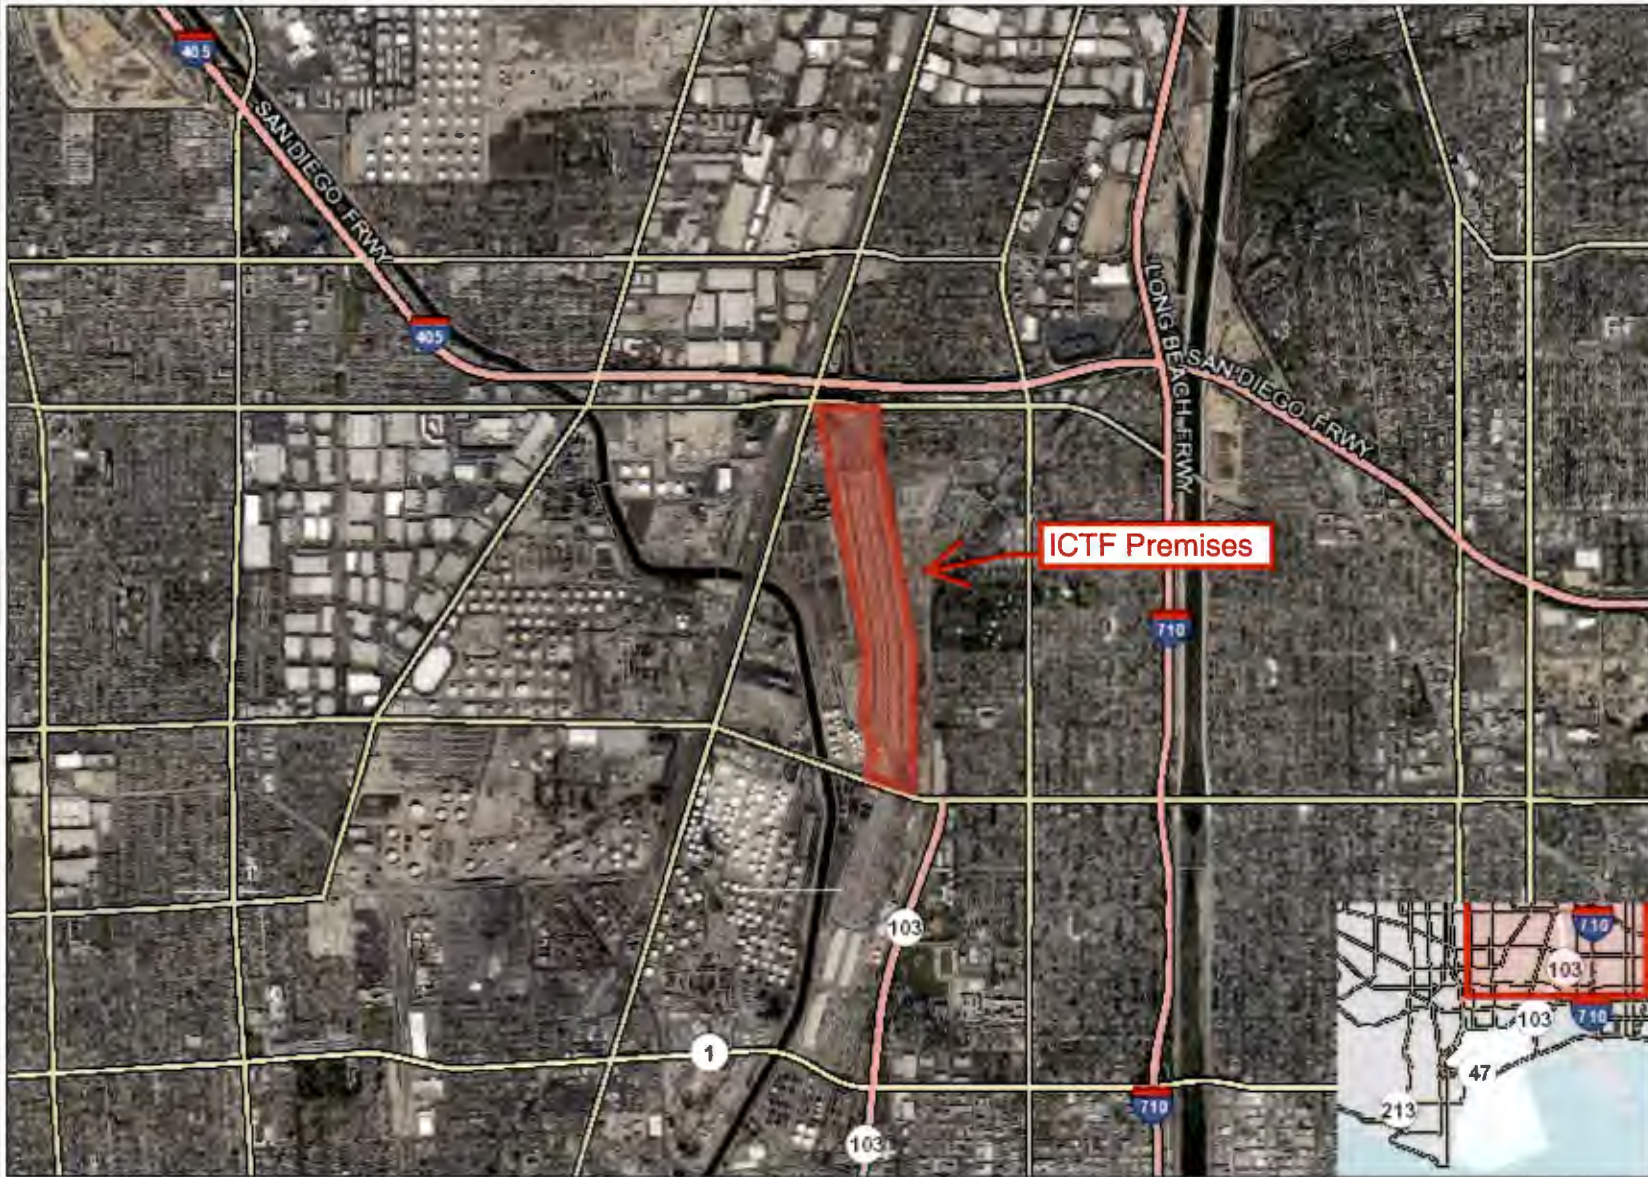

ICTF Premises Map

Date Printed: 26 July 2017

Legend

SCALE 1: 48,993
8,165.5 0 8,165.5 Feet
Projection: WGS_1984_Web_Mercator_Auxiliary_Sphere

This map is a user generated static output from an Internet mapping site and is for reference only. Data layers that appear on this map may or may not be accurate, current, or otherwise reliable.

THIS MAP IS NOT TO BE USED FOR NAVIGATION

TRANSMITTAL 2