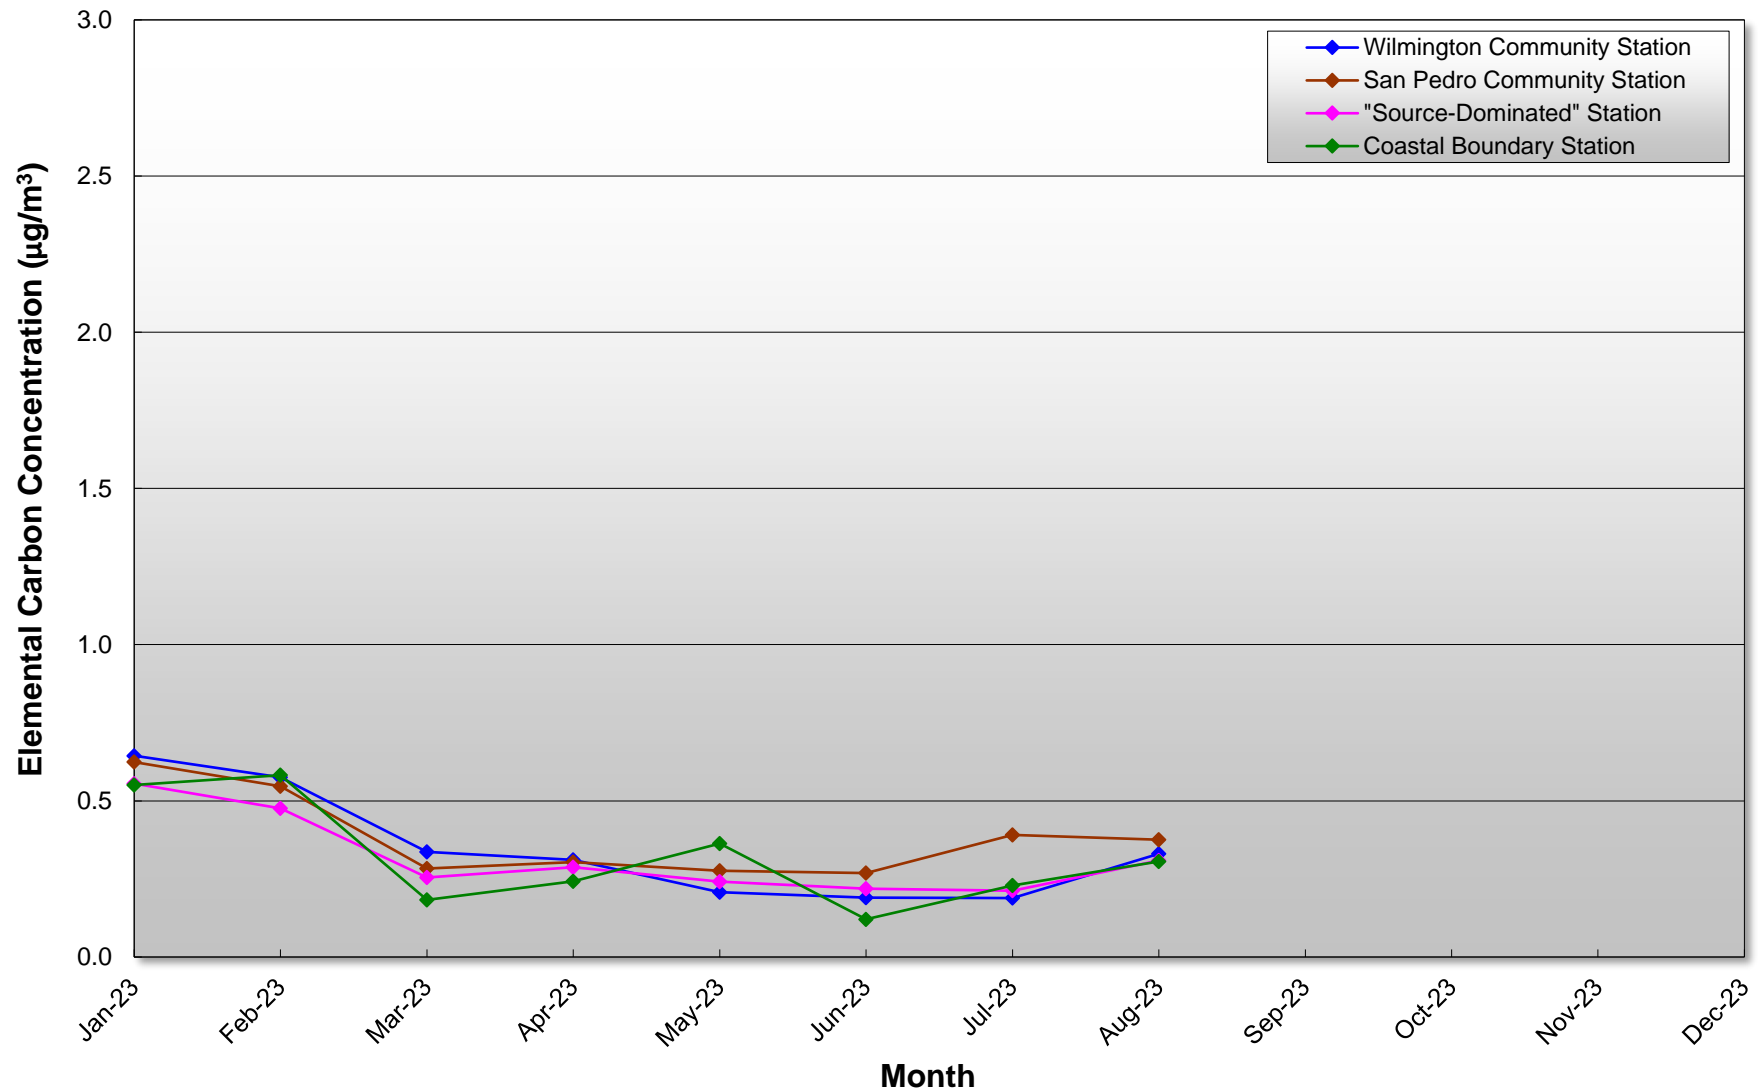

Monthly Average Elemental Carbon Concentrations at the Port of Los Angeles January - August 2023

Notes: Elemental carbon is considered a surrogate for diesel particulate matter (DPM).
No federal/state standards have been established for elemental carbon.