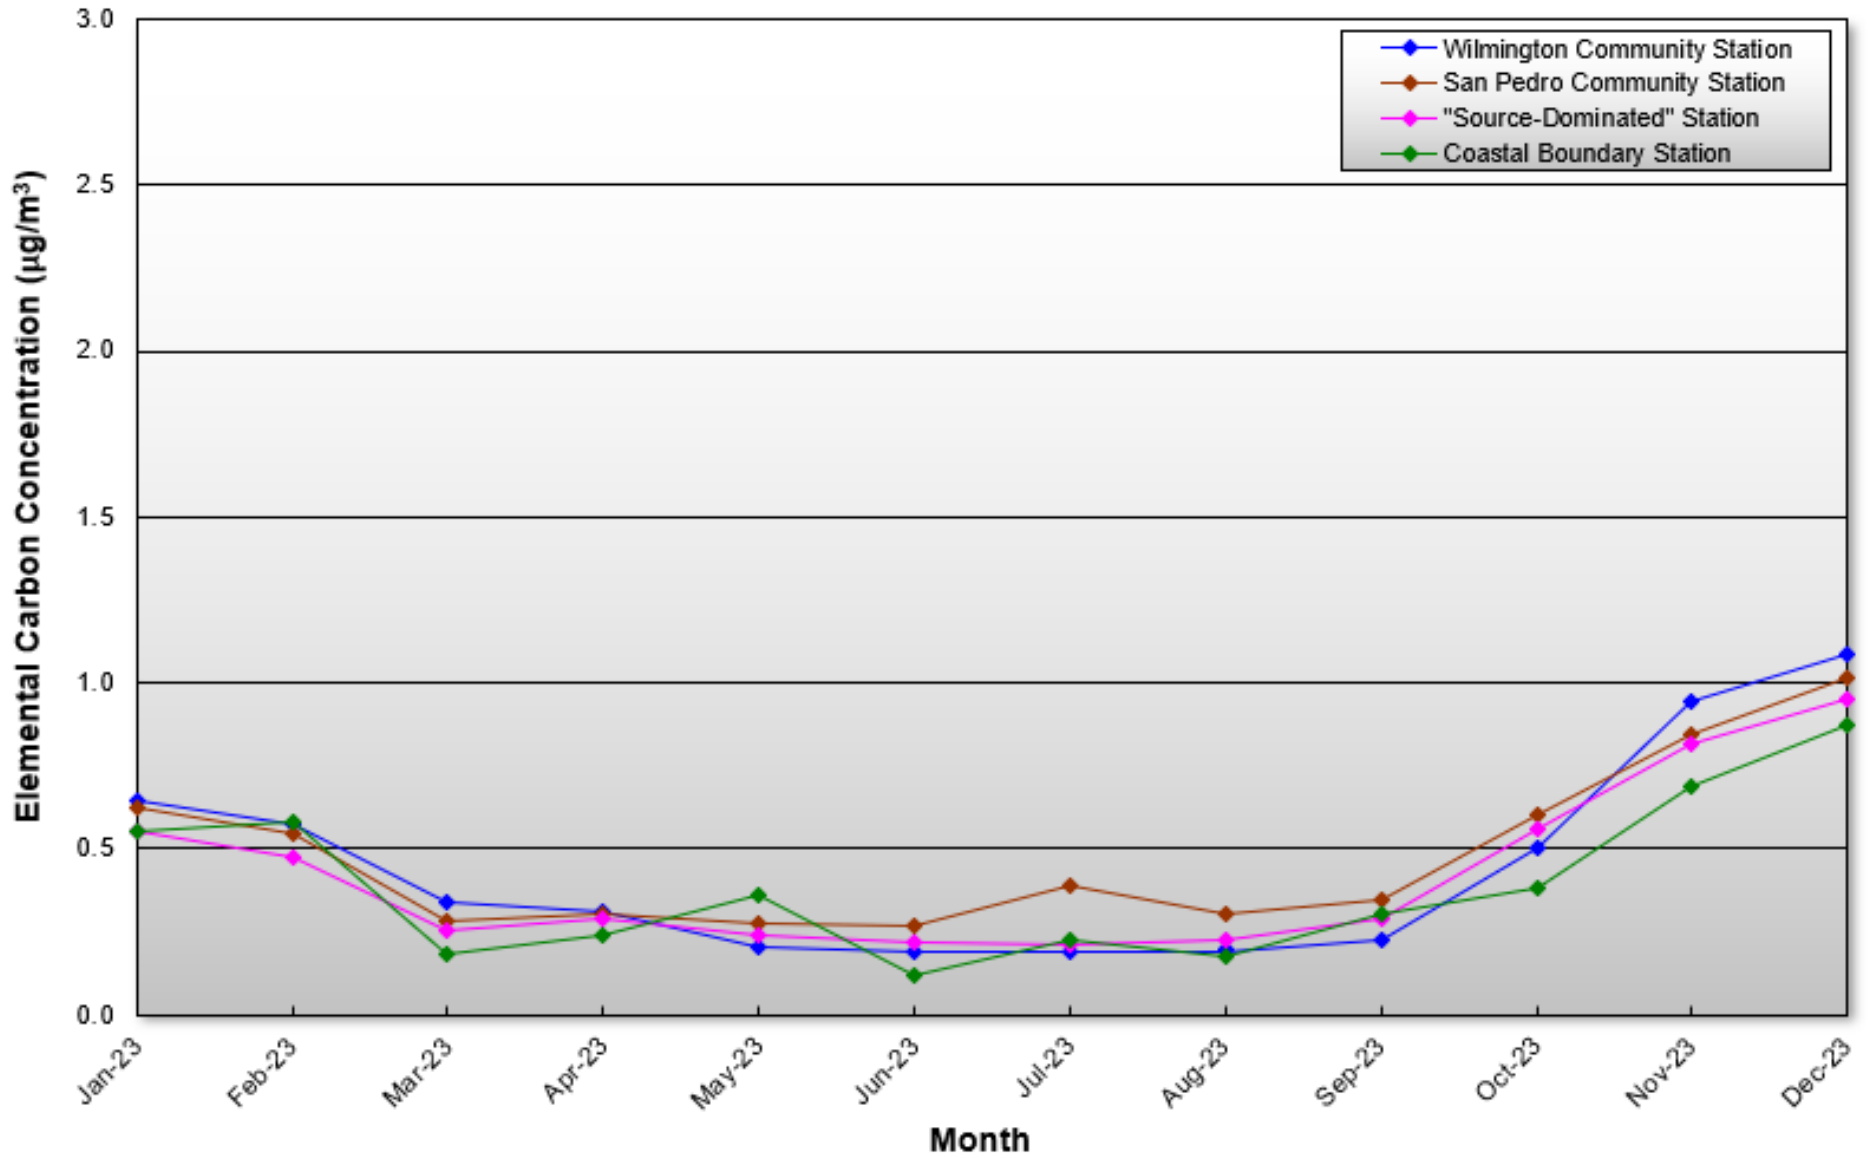

Monthly Average Elemental Carbon Concentrations at the Port of Los Angeles January - December 2023

Notes: Elemental carbon is considered a surrogate for diesel particulate matter (DPM).
No federal/state standards have been established for elemental carbon.