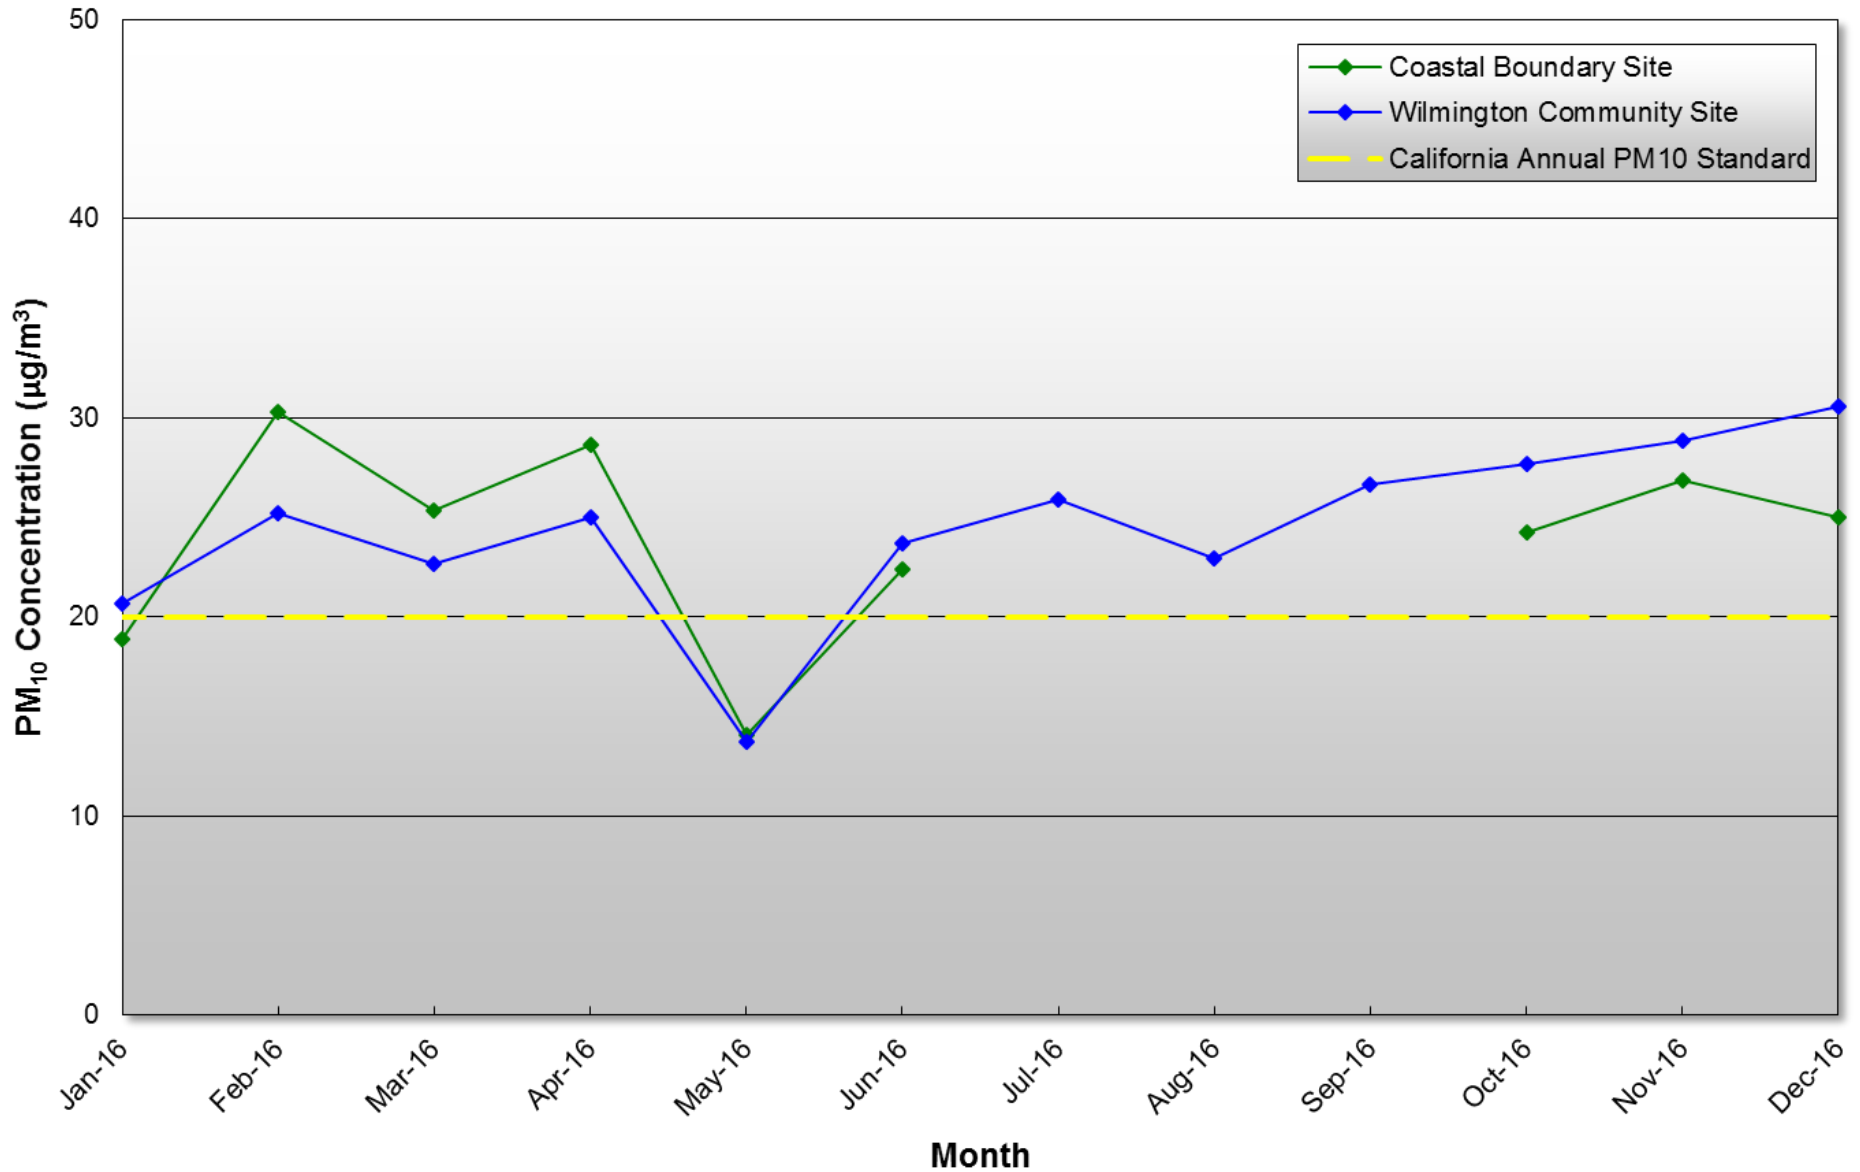

Monthly Average PM₁₀ Concentrations at the Port of Los Angeles January - December 2016

Note: Annual PM₁₀ California Standard is 20 µg/m³
There is no Annual PM₁₀ Federal Standard
Coastal Boundary data not available for July through September due to an instrument issue