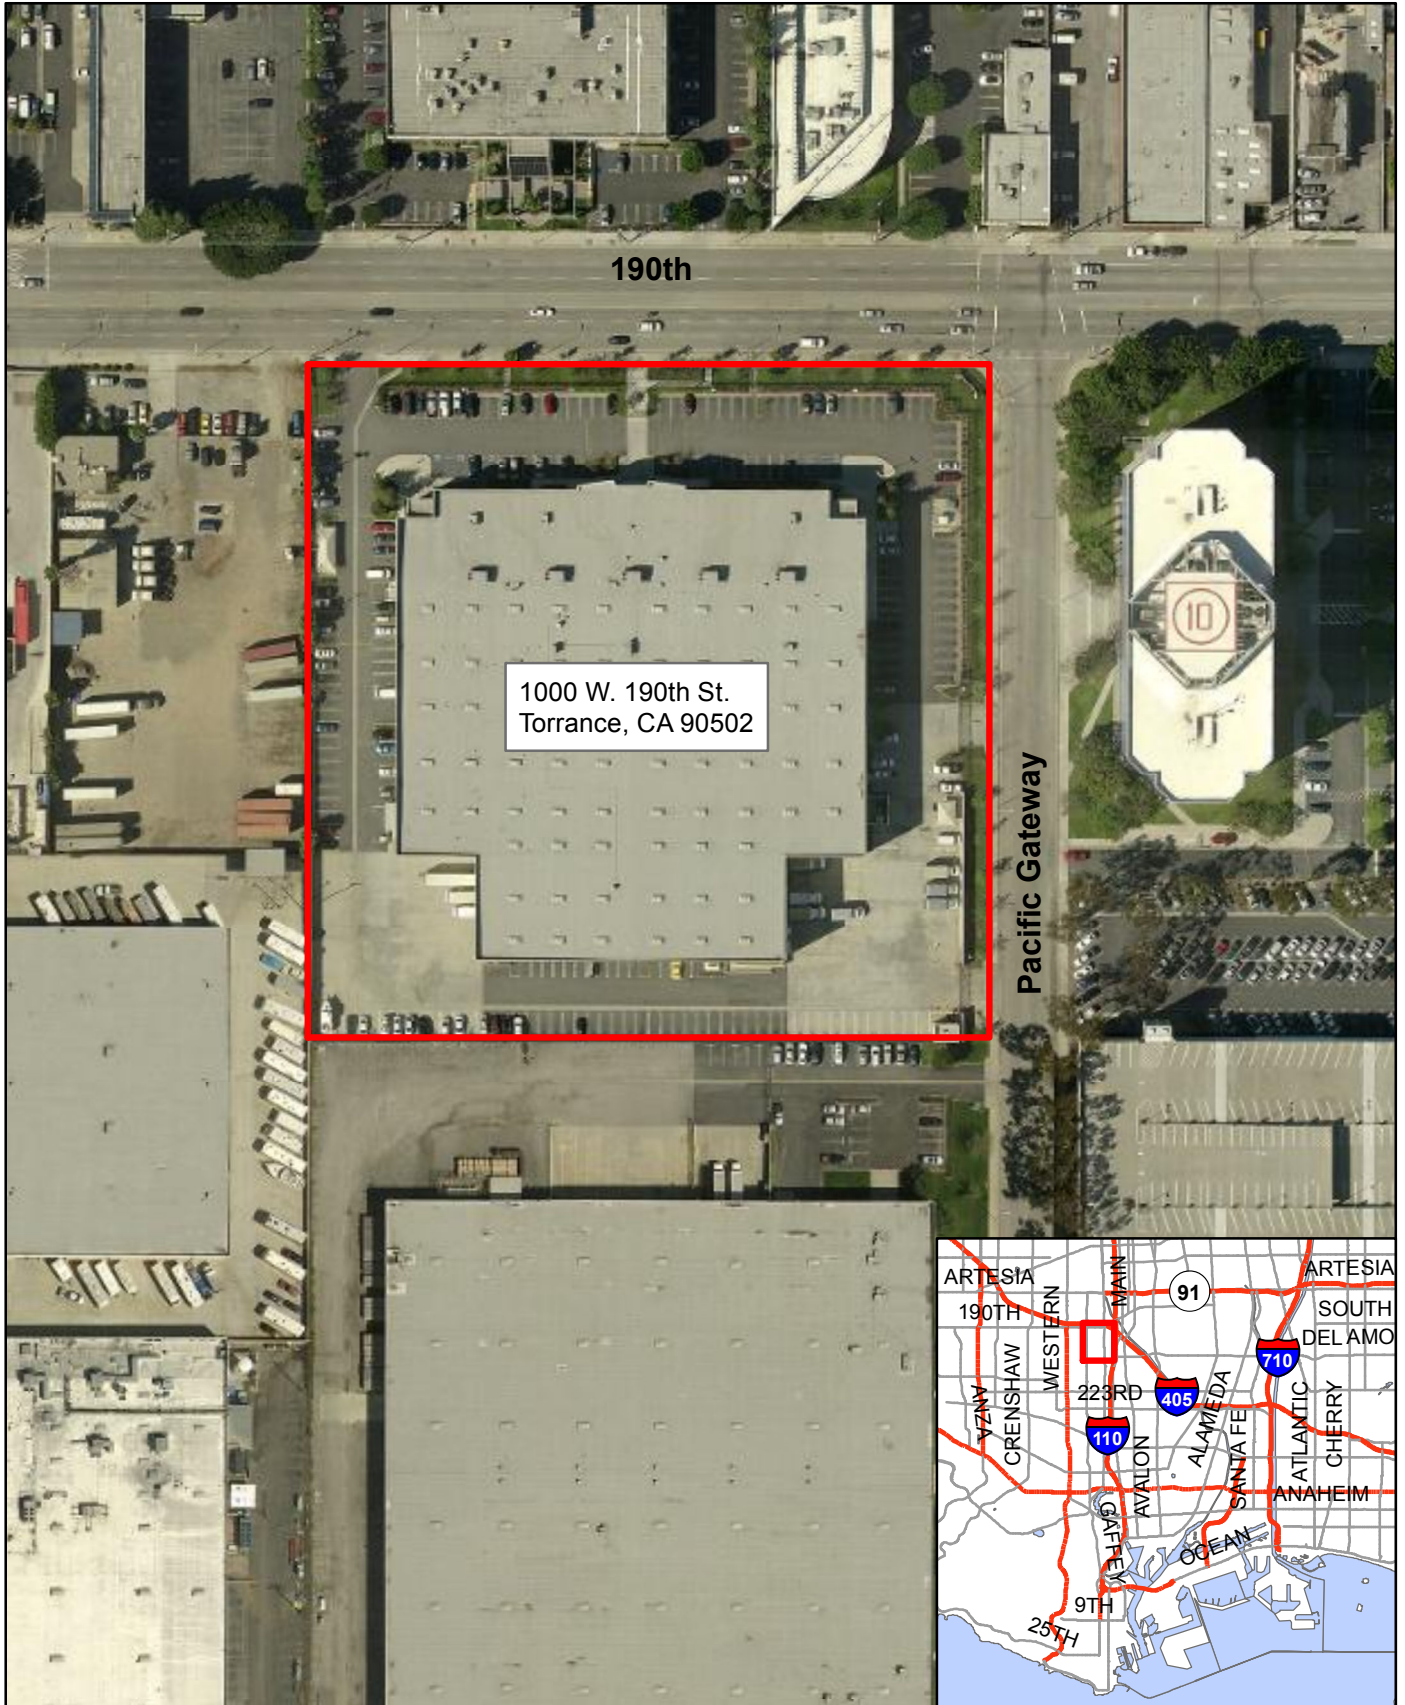

FTZ 202 Site 7D Citizen Watch Company of America

1000 W. 190th St.
Torrance, CA 90502

Pacific Gateway

190th

Exhibit A
Transmittal 2

Harbor Department
Planning & Economic Development
Map Produced 8/2014