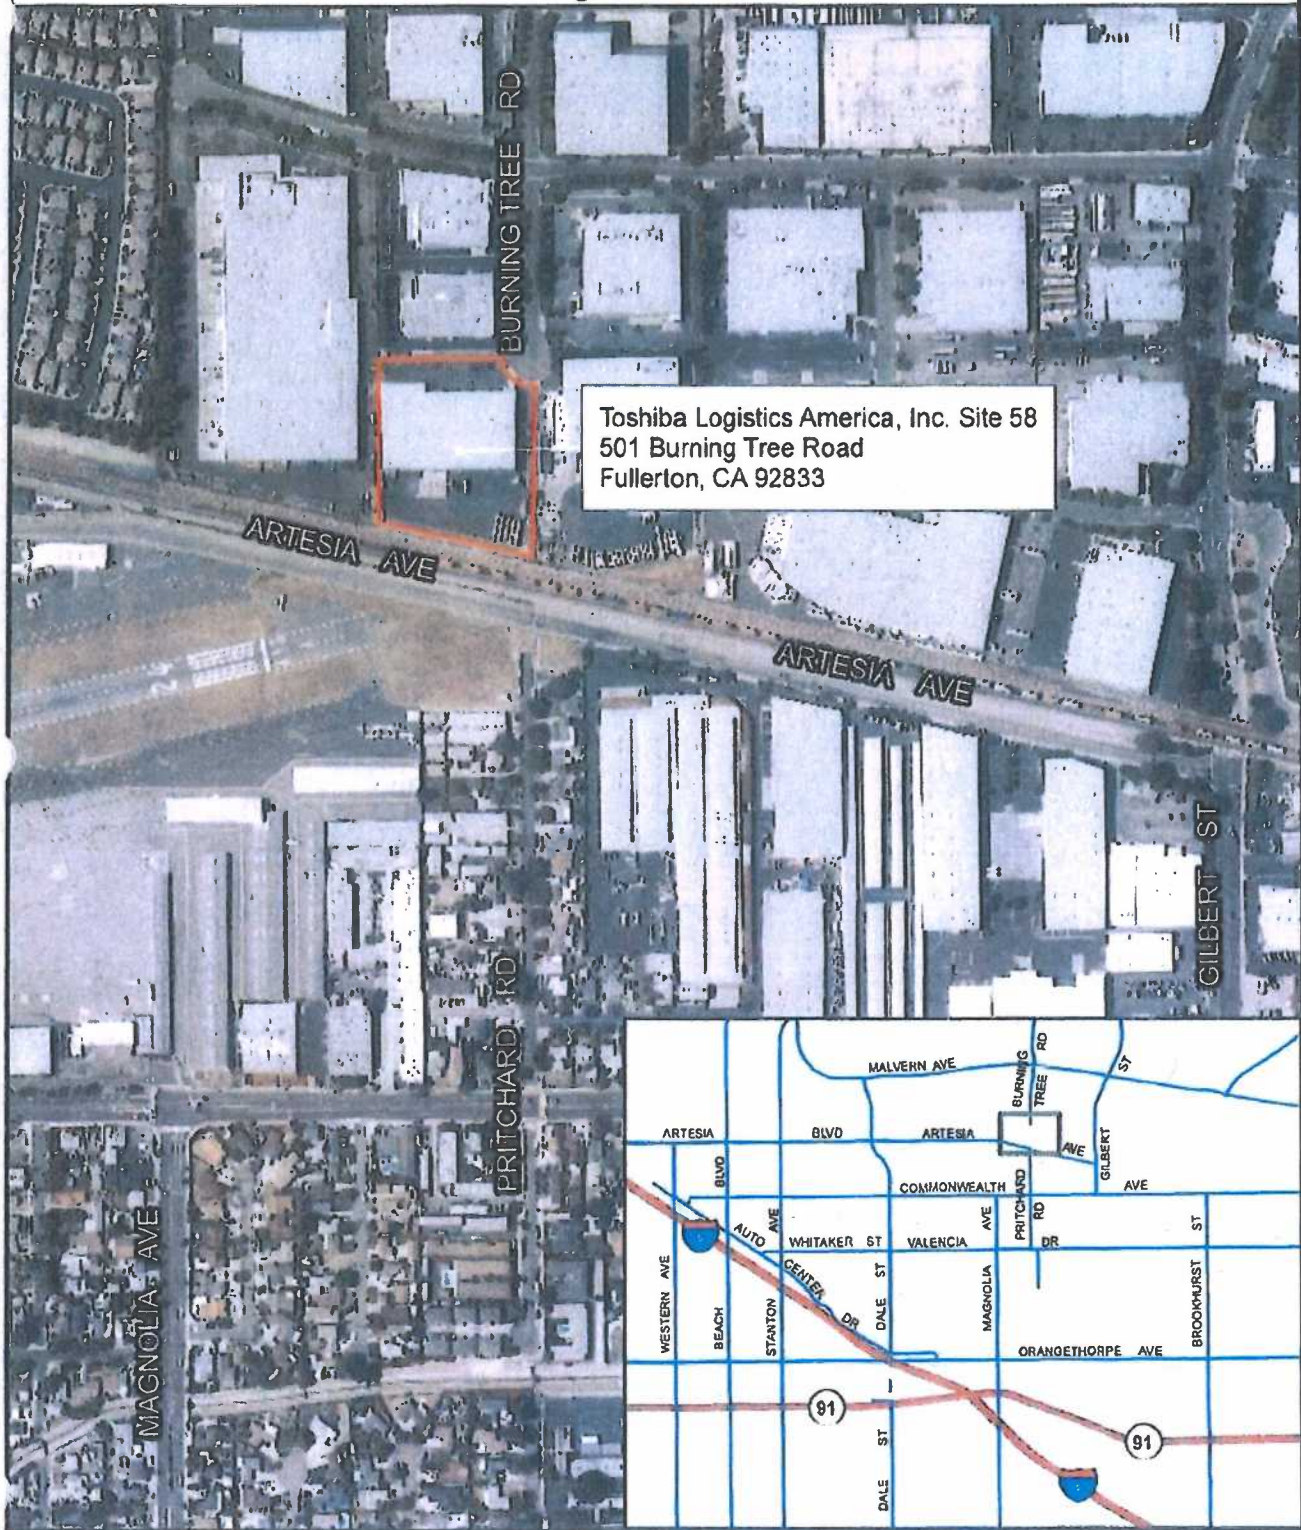

FTZ 202 Site 58  
Toshiba Logistics America, Inc.

Toshiba Logistics America, Inc. Site 58  
501 Burning Tree Road  
Fullerton, CA 92833

ITD-GIS • APRIL 2019 • GIS@PORTLA.ORG

0 0.04250.085 0.17  
Miles

Exhibit A  
Transmittal 2