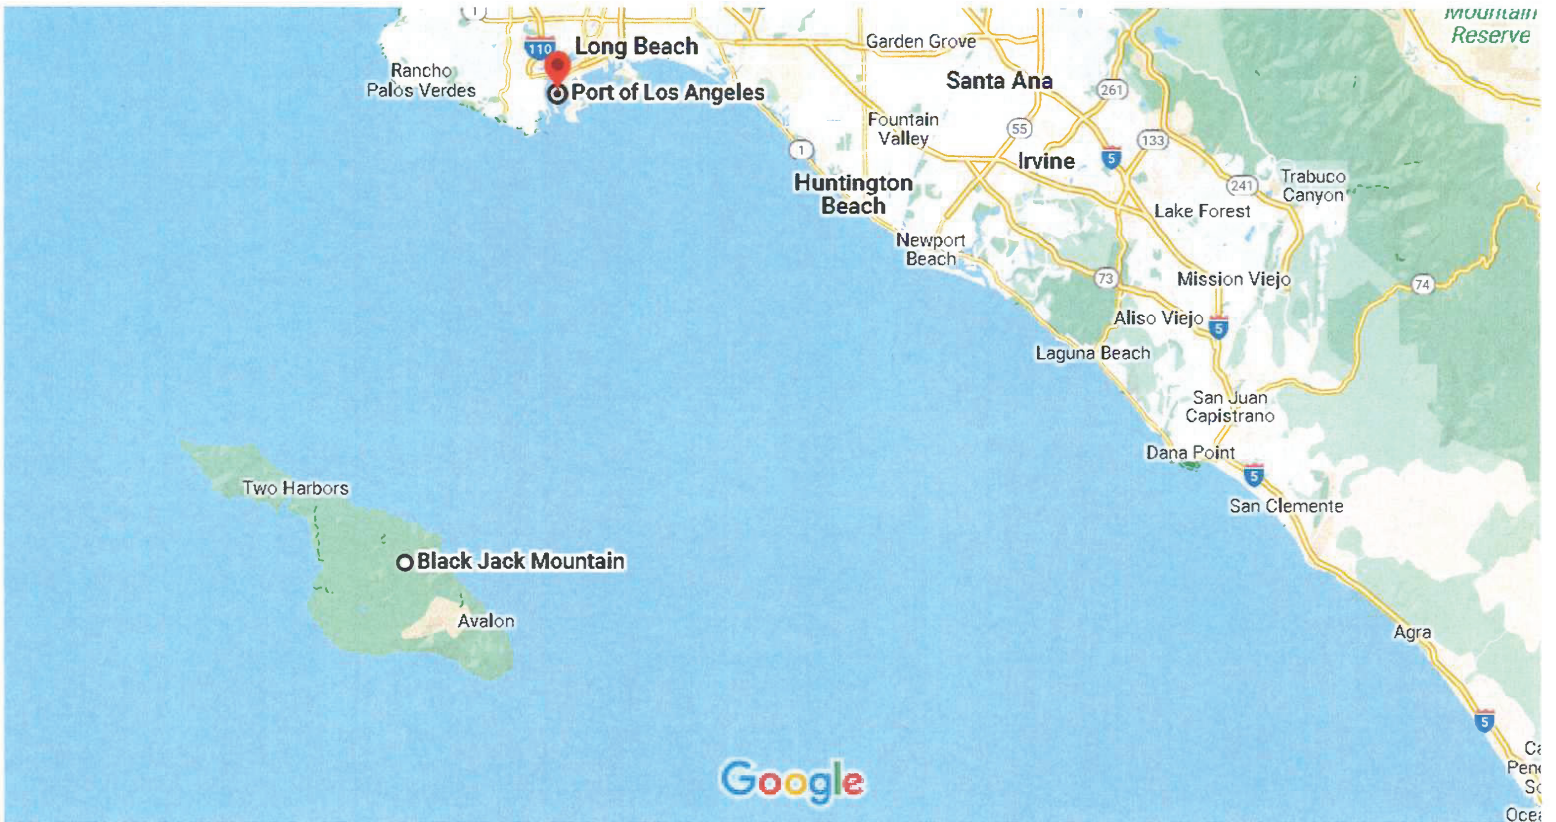

Black Jack Mountain, California 90704 to Port of Los Angeles, Los Angeles, CA

Map data ©2023 Google 5 mi

TRANSMITTAL 3