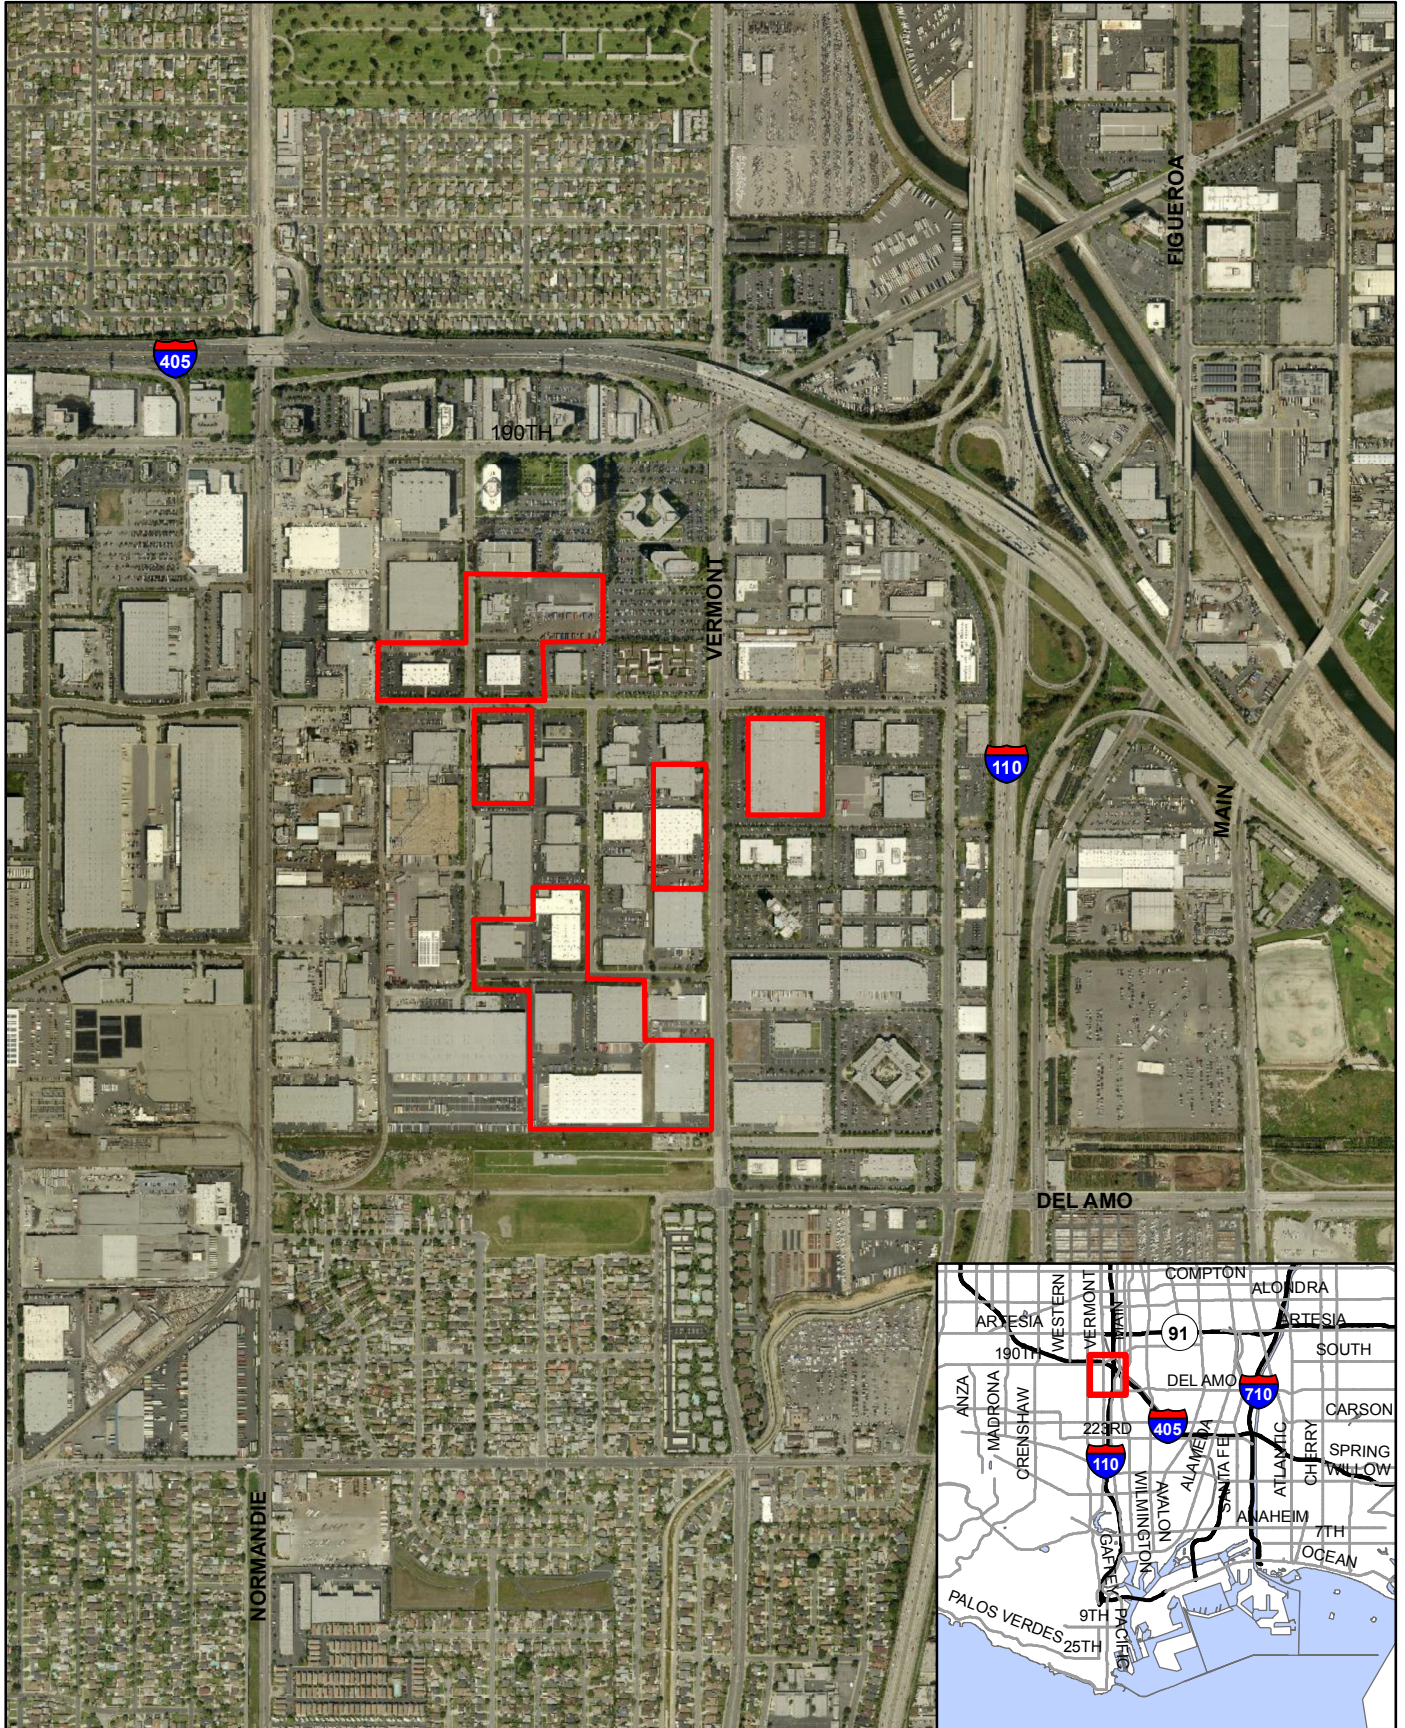

FTZ 202 Site 7 Cognac Pacific Gateway, LLC

0 500 1,000 2,000 3,000 Feet

Harbor Department
Planning & Economic Development
Map Produced 12/2013