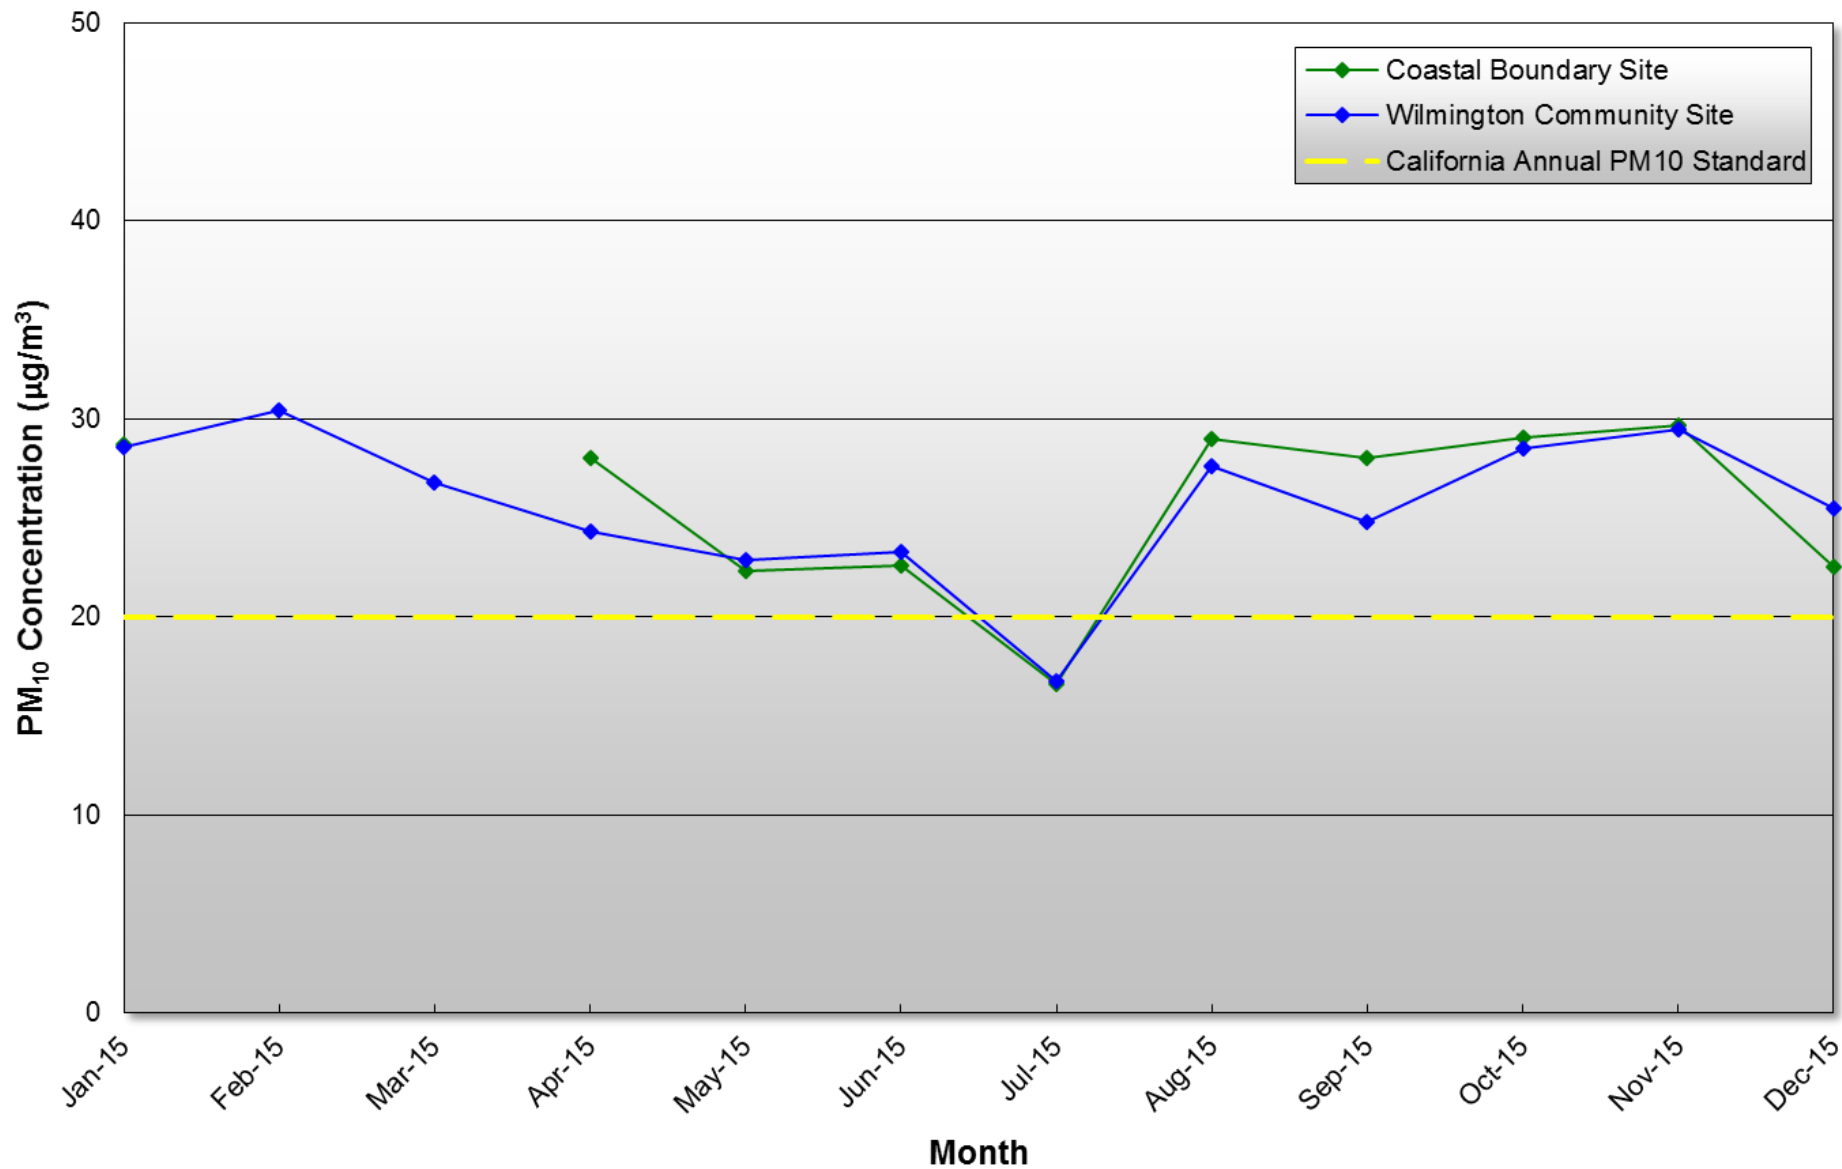

Monthly Average PM₁₀ Concentrations at the Port of Los Angeles January - December 2015

Note: Annual PM₁₀ California Standard is 20 µg/m³
There is no Annual PM₁₀ Federal Standard