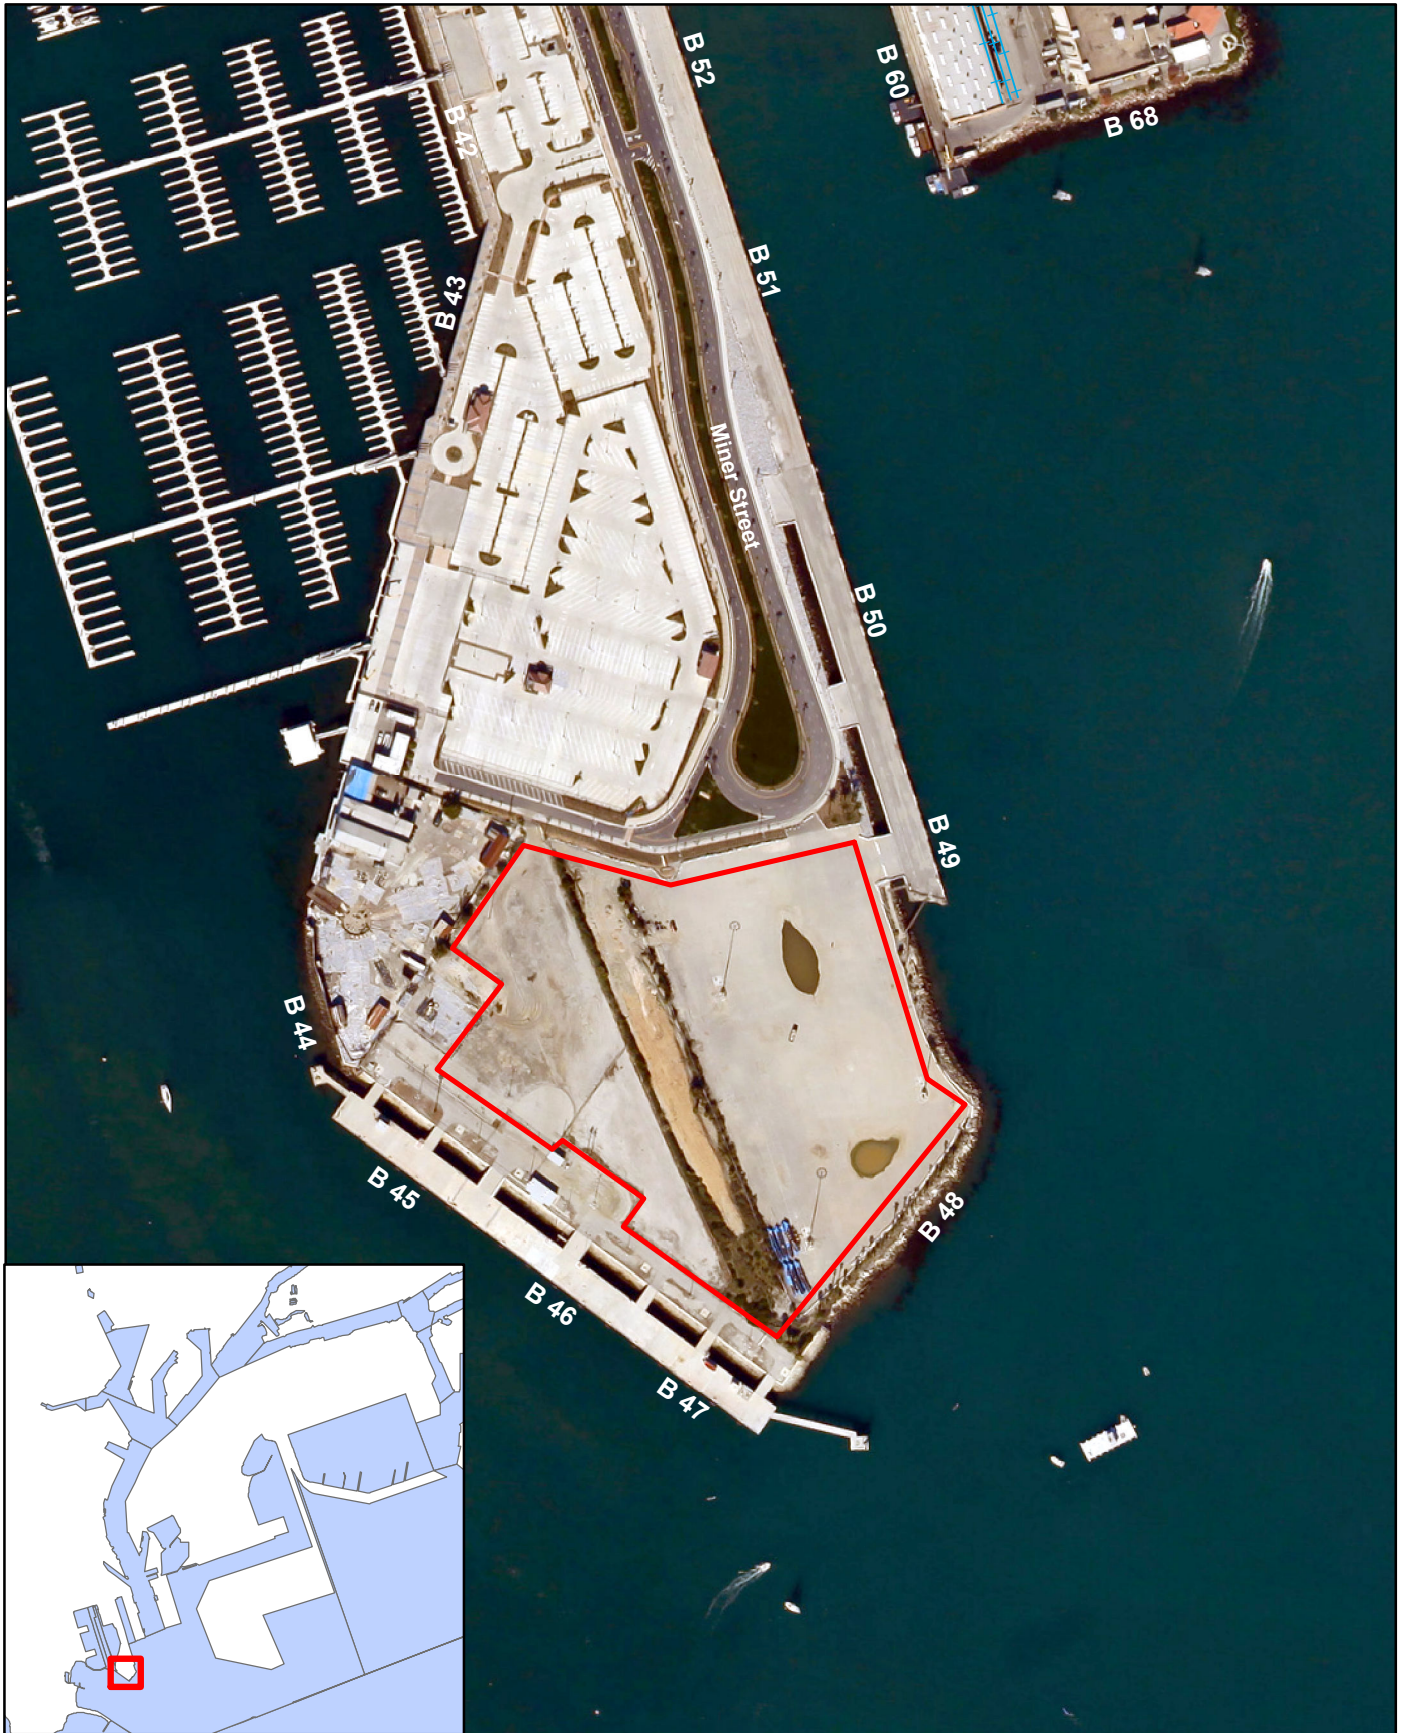

CDP No. 13-10 - Cirque du Soleil

Transmittal 1

0 162.5 325 650 Feet

Harbor Department
Planning & Economic Development
Map Produced 7/2013