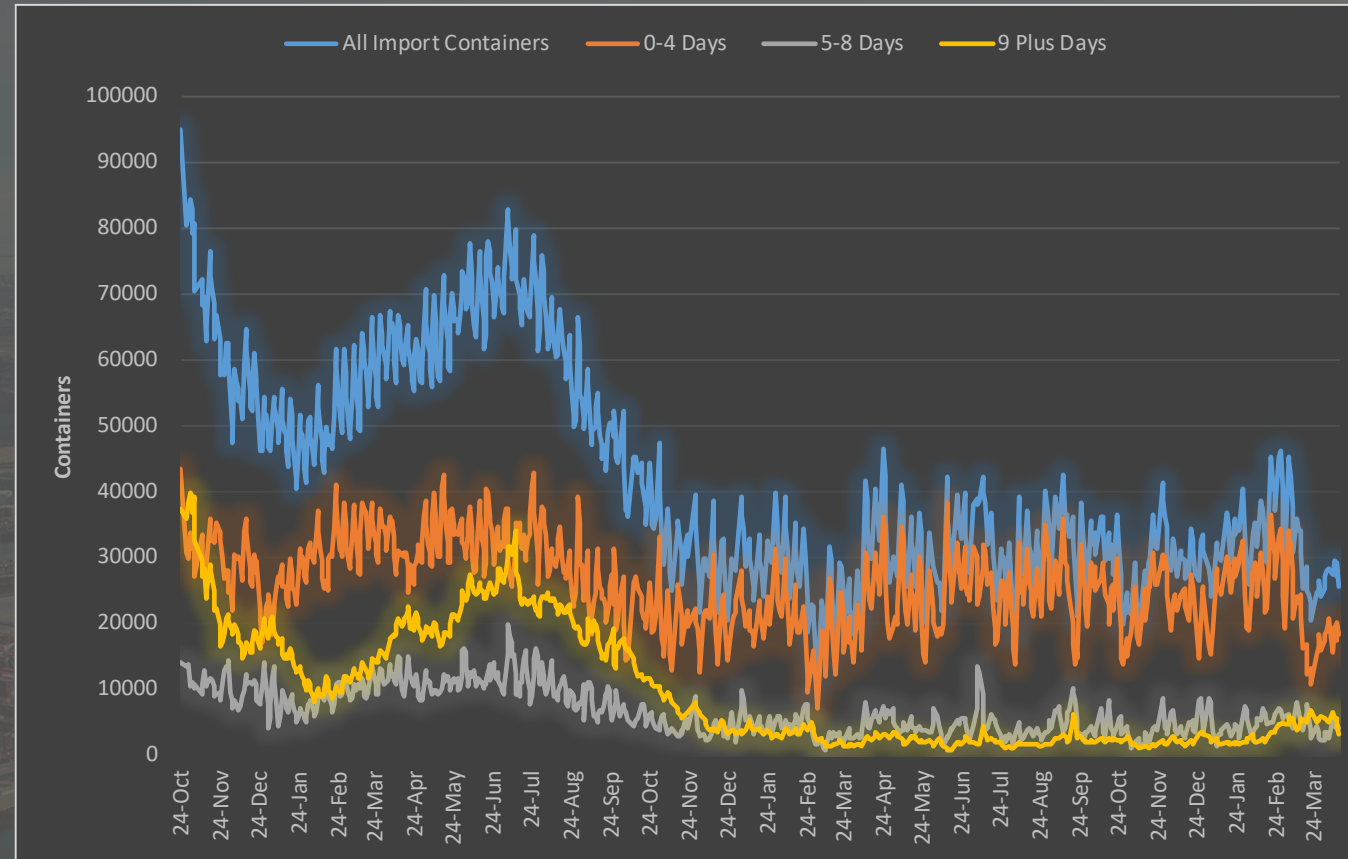

Import Containers by Dwell Time

All Port of Los Angeles Terminals

April 12, 2024

7:30 AM

Total Imported Containers

25,659

0-4 Day Import Containers

18,187 70.9%

5-8 Day Import Containers

4,223 16.5%

9+ Day Import Containers

3,249 12.7%

Since Oct. 24, 2021

Total
-73%

0-4 Day
-58%

5-8 Day
-70%