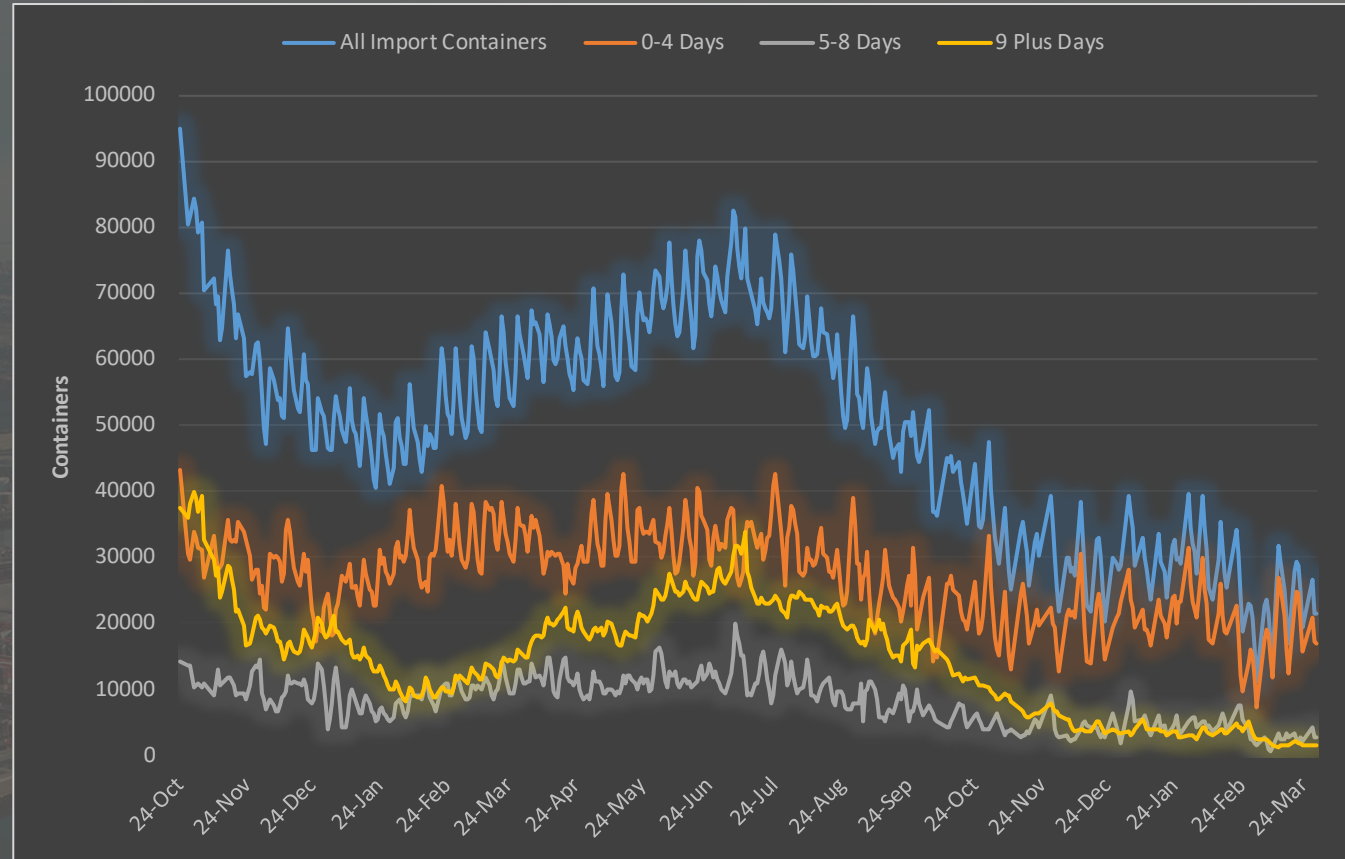

Import Containers by Dwell Time

All Port of Los Angeles Terminals

March 30, 2023

6:33 AM

Total Imported Containers

21,511

0-4 Day Import Containers

17,096 79.5%

5-8 Day Import Containers

2,740 12.7%

9+ Day Import Containers

1,675 7.8%

Since Oct. 24, 2021

Total
-77%

0-4 Day
-61%

5-8 Day
-81%