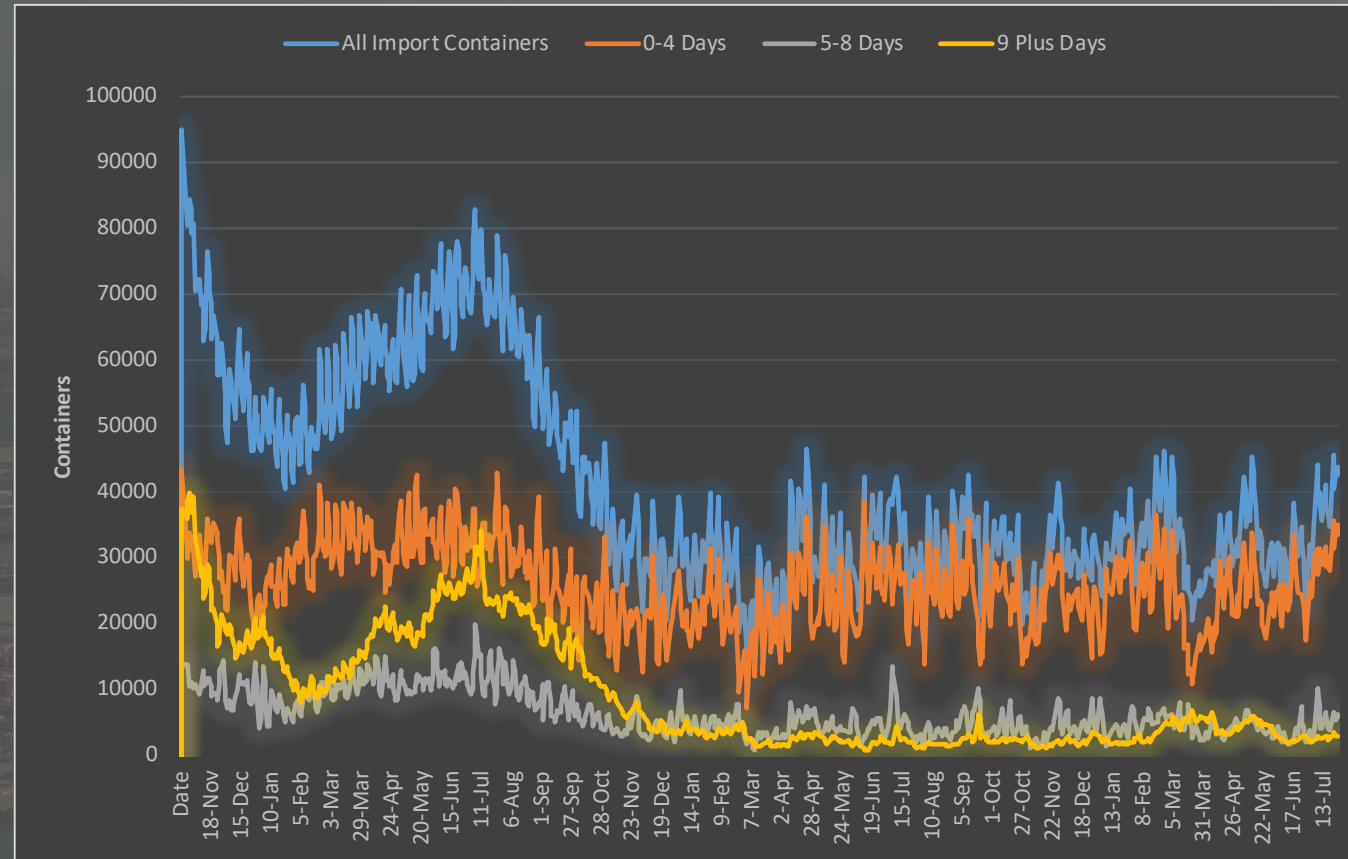

Import Containers by Dwell Time

All Port of Los Angeles Terminals

July 26, 2024

7:13 AM

Total Imported Containers

42,453

0-4 Day Import Containers

33,346 80.7%

5-8 Day Import Containers

6,078 14.3%

9+ Day Import Containers

3,029 7.1%

Since Oct. 24, 2021

Total
-55%

0-4 Day
-23%

5-8 Day
-57%