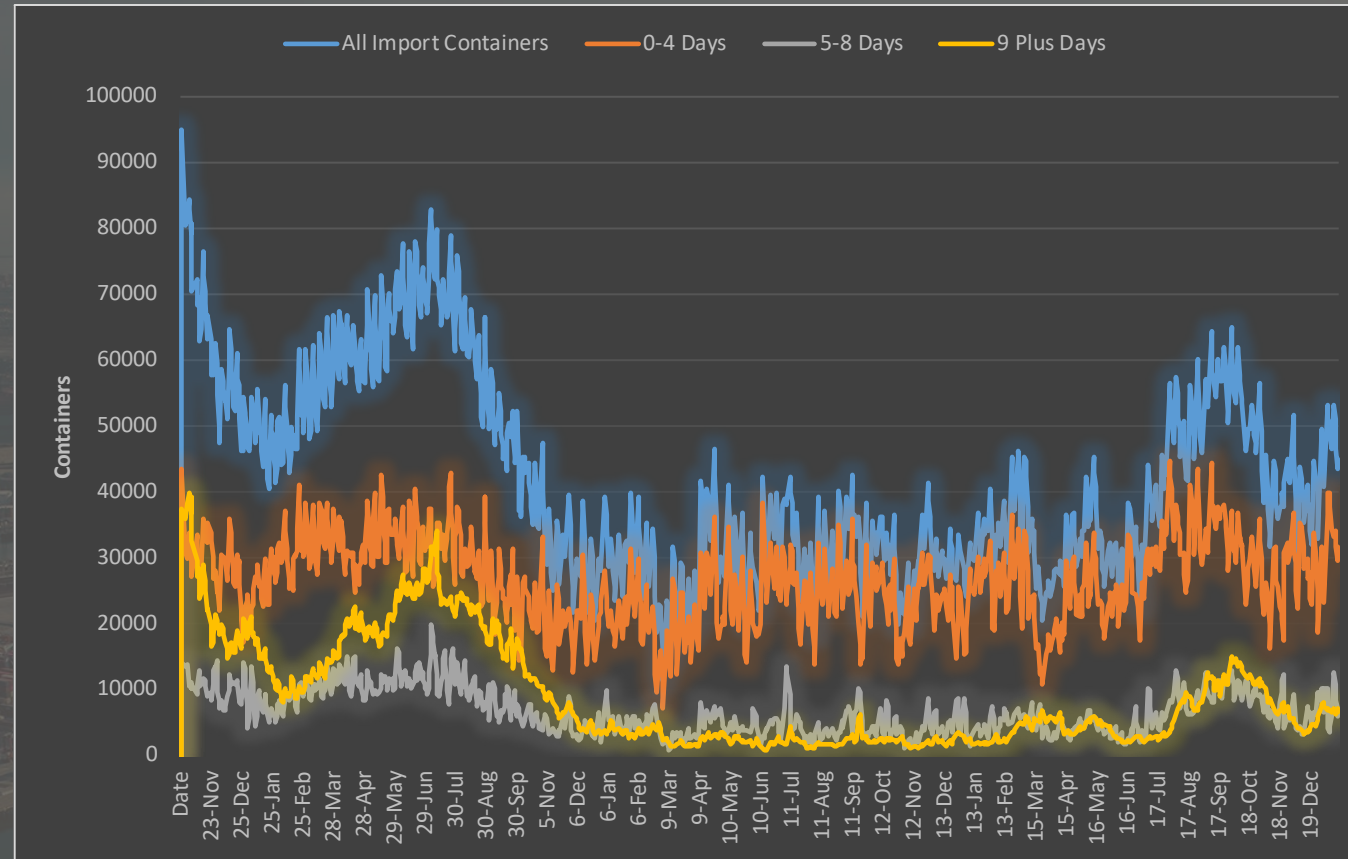

# Import Containers by Dwell Time

All Port of Los Angeles Terminals

January 17, 2025

7:11 AM

Total Imported Containers

**44,844**

0-4 Day Import Containers

**31,623 70.5%**

5-8 Day Import Containers

**6,005 13.4%**

9+ Day Import Containers

**7,216 16.1%**

Since Oct. 24, 2021

Total  
**-53%**

0-4 Day  
**-27%**

5-8 Day  
**-58%**