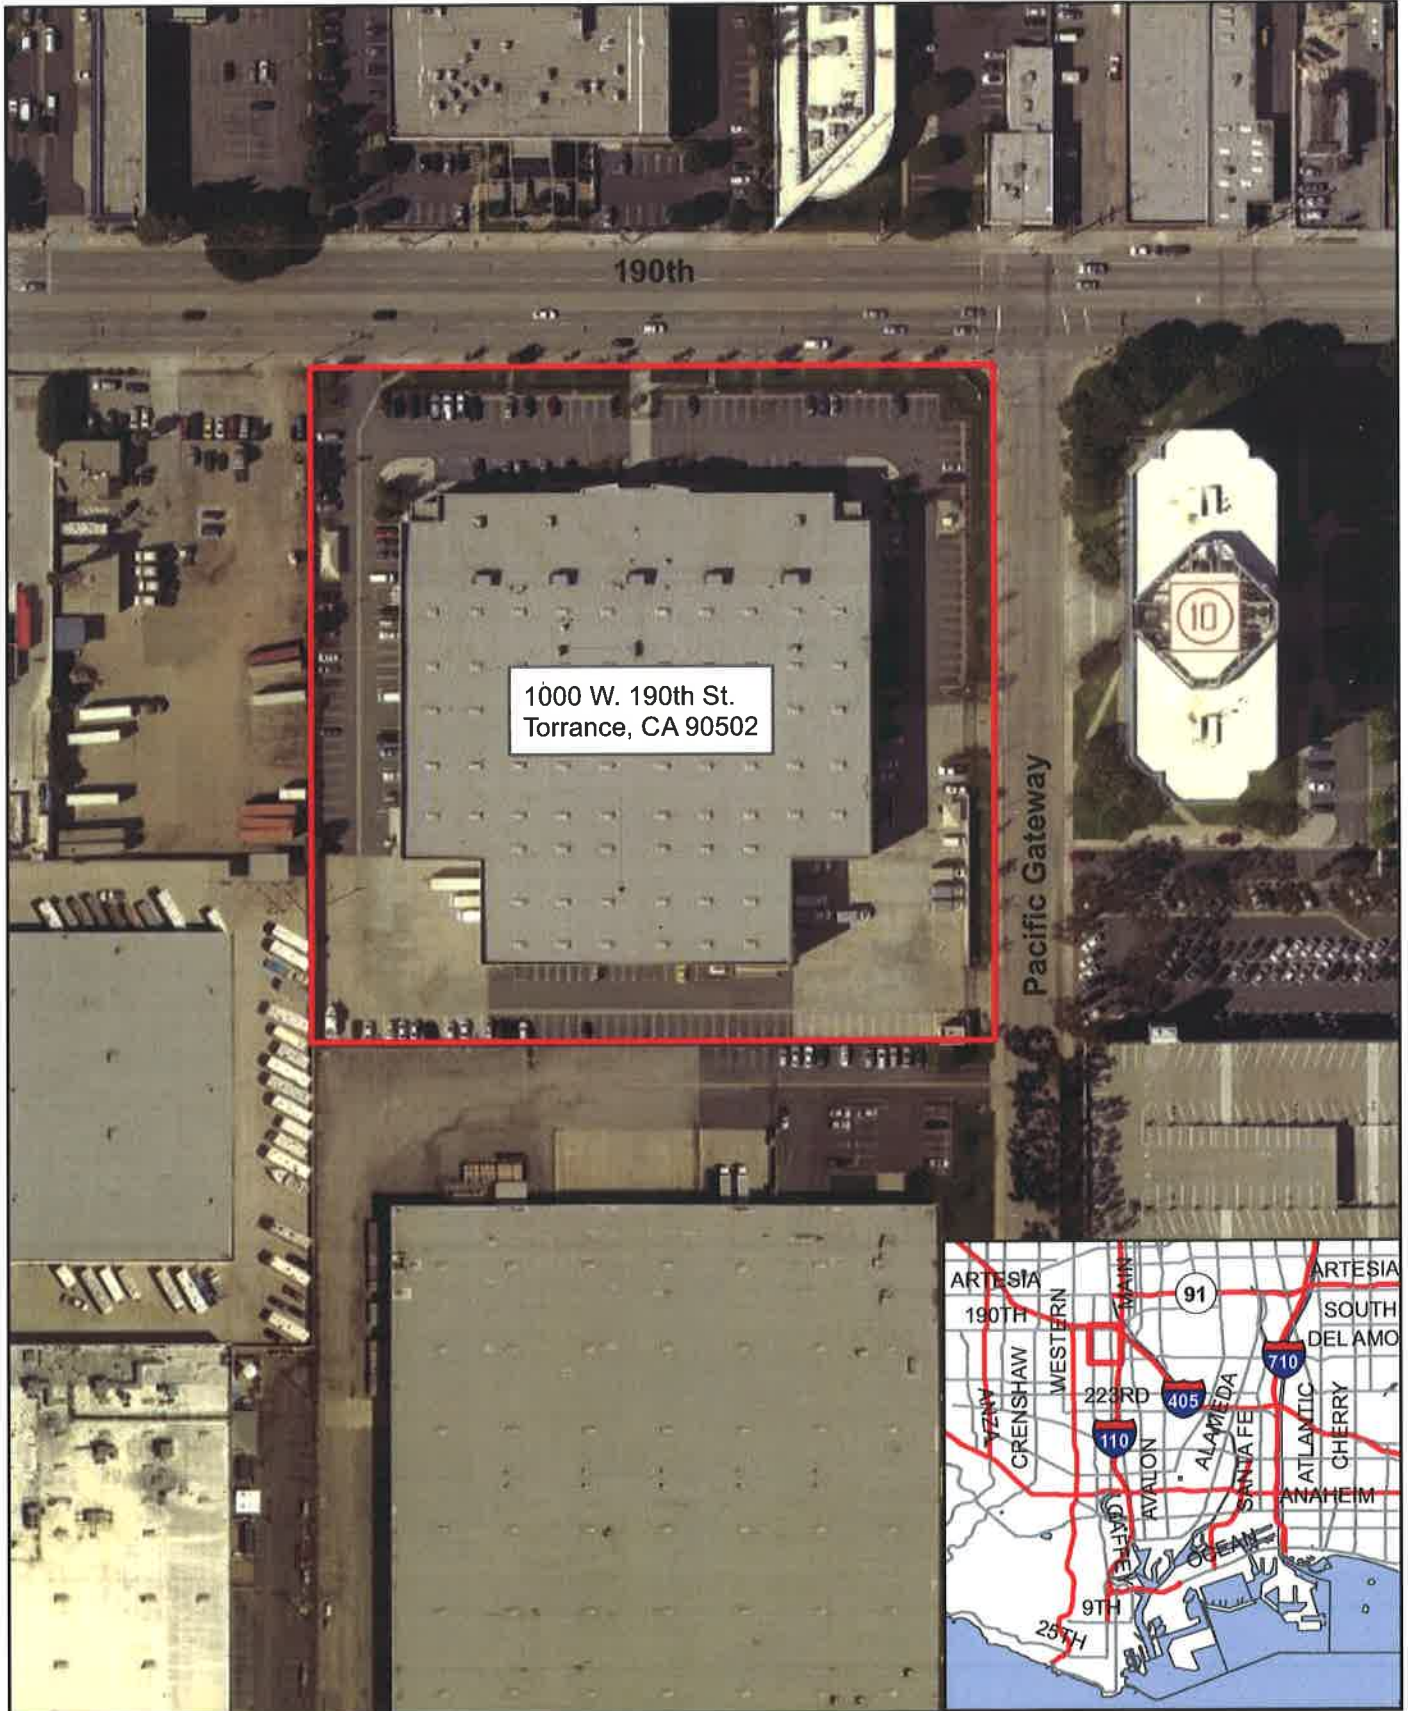

FTZ 202 Site 7D Citizen Watch Company of America

1000 W. 190th St.
Torrance, CA 90502

Pacific Gateway

Exhibit A
Transmittal 2

0 50 100 200 300 Feet

Harbor Department
Planning & Economic Development
Map Produced 8/2014