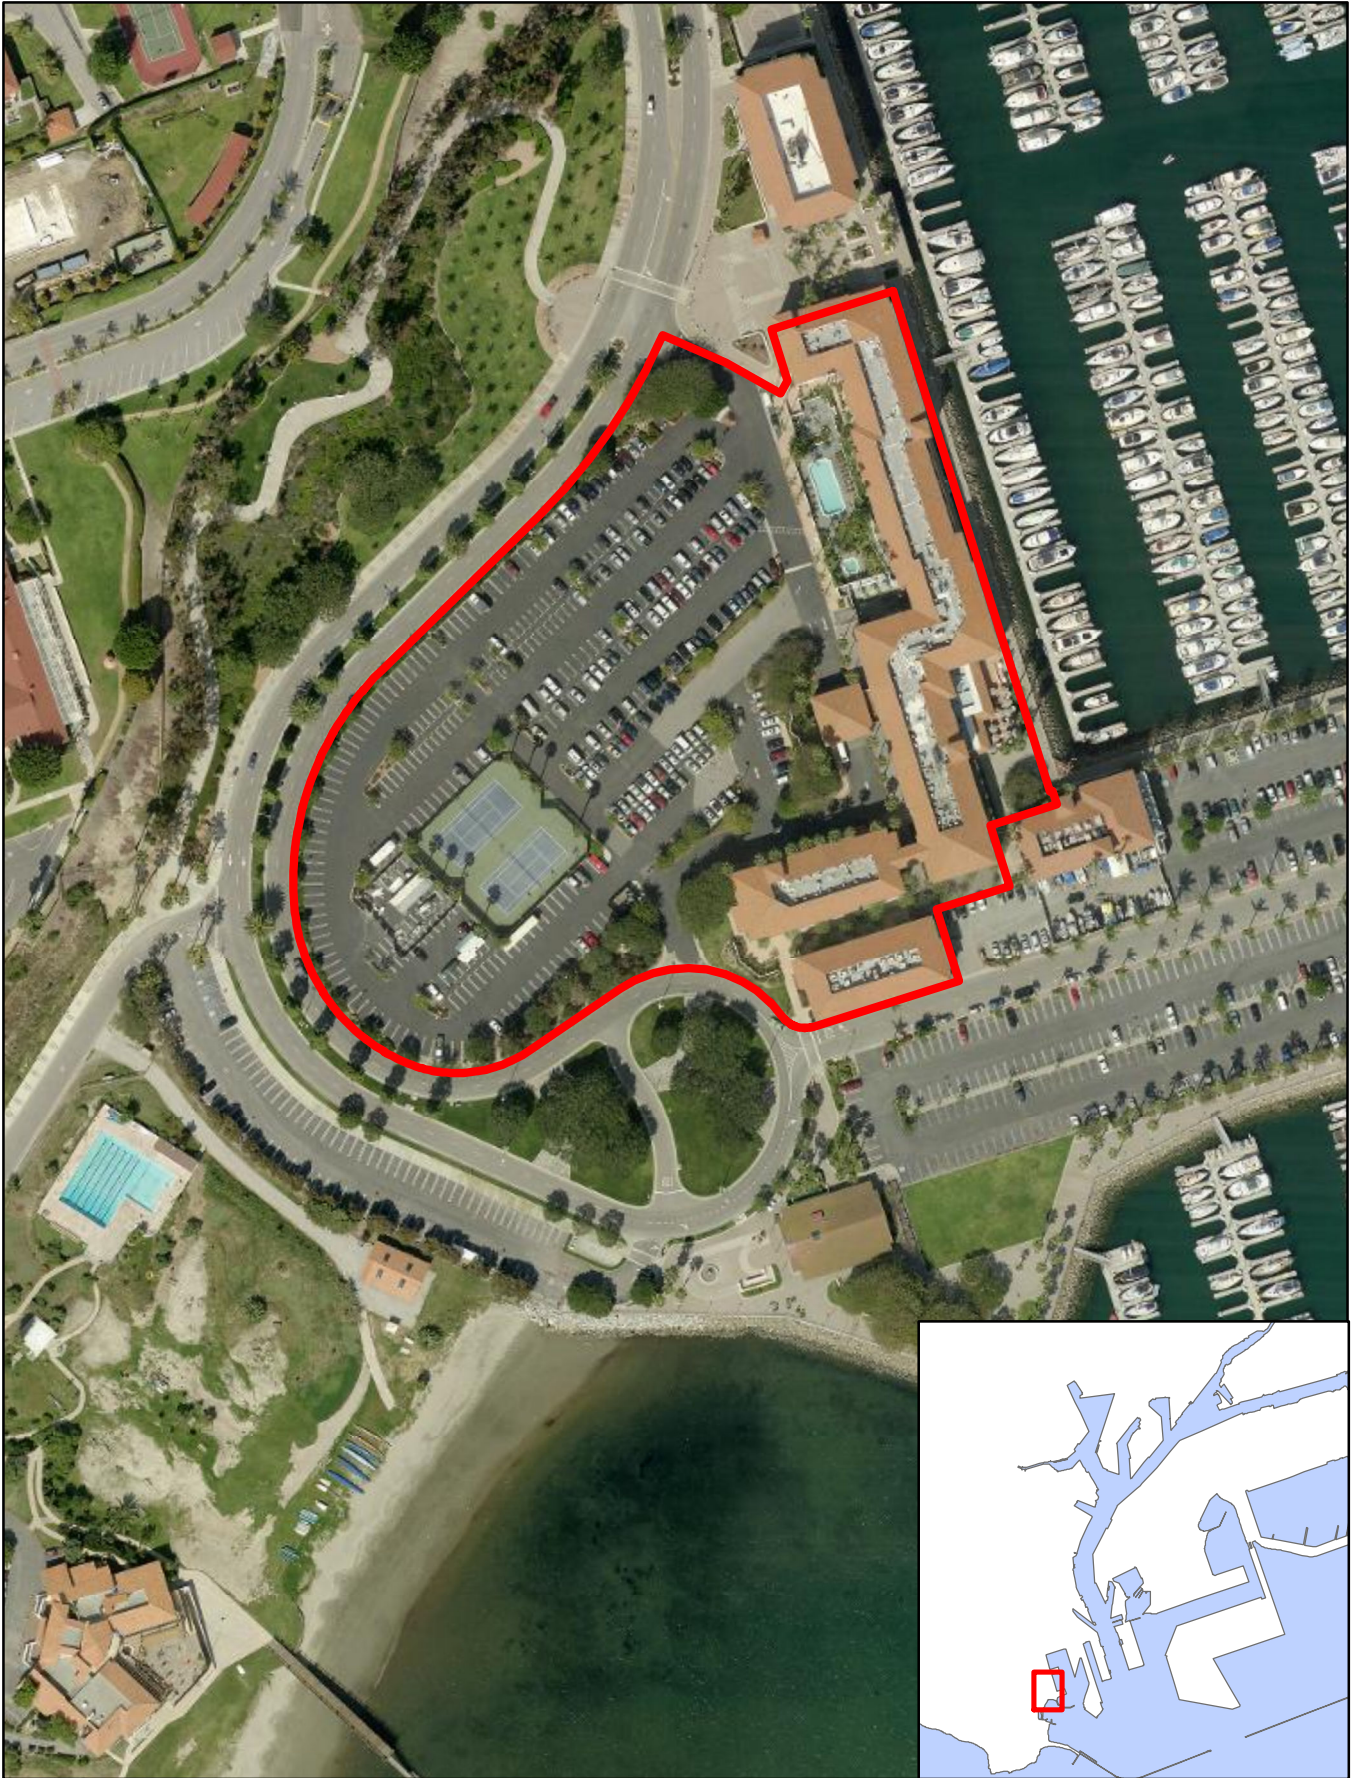

LA Sky Harbor - DoubleTree Hotel

0 50 100 200 Feet

Harbor Department
Planning & Economic Development
Map Produced 11/2012