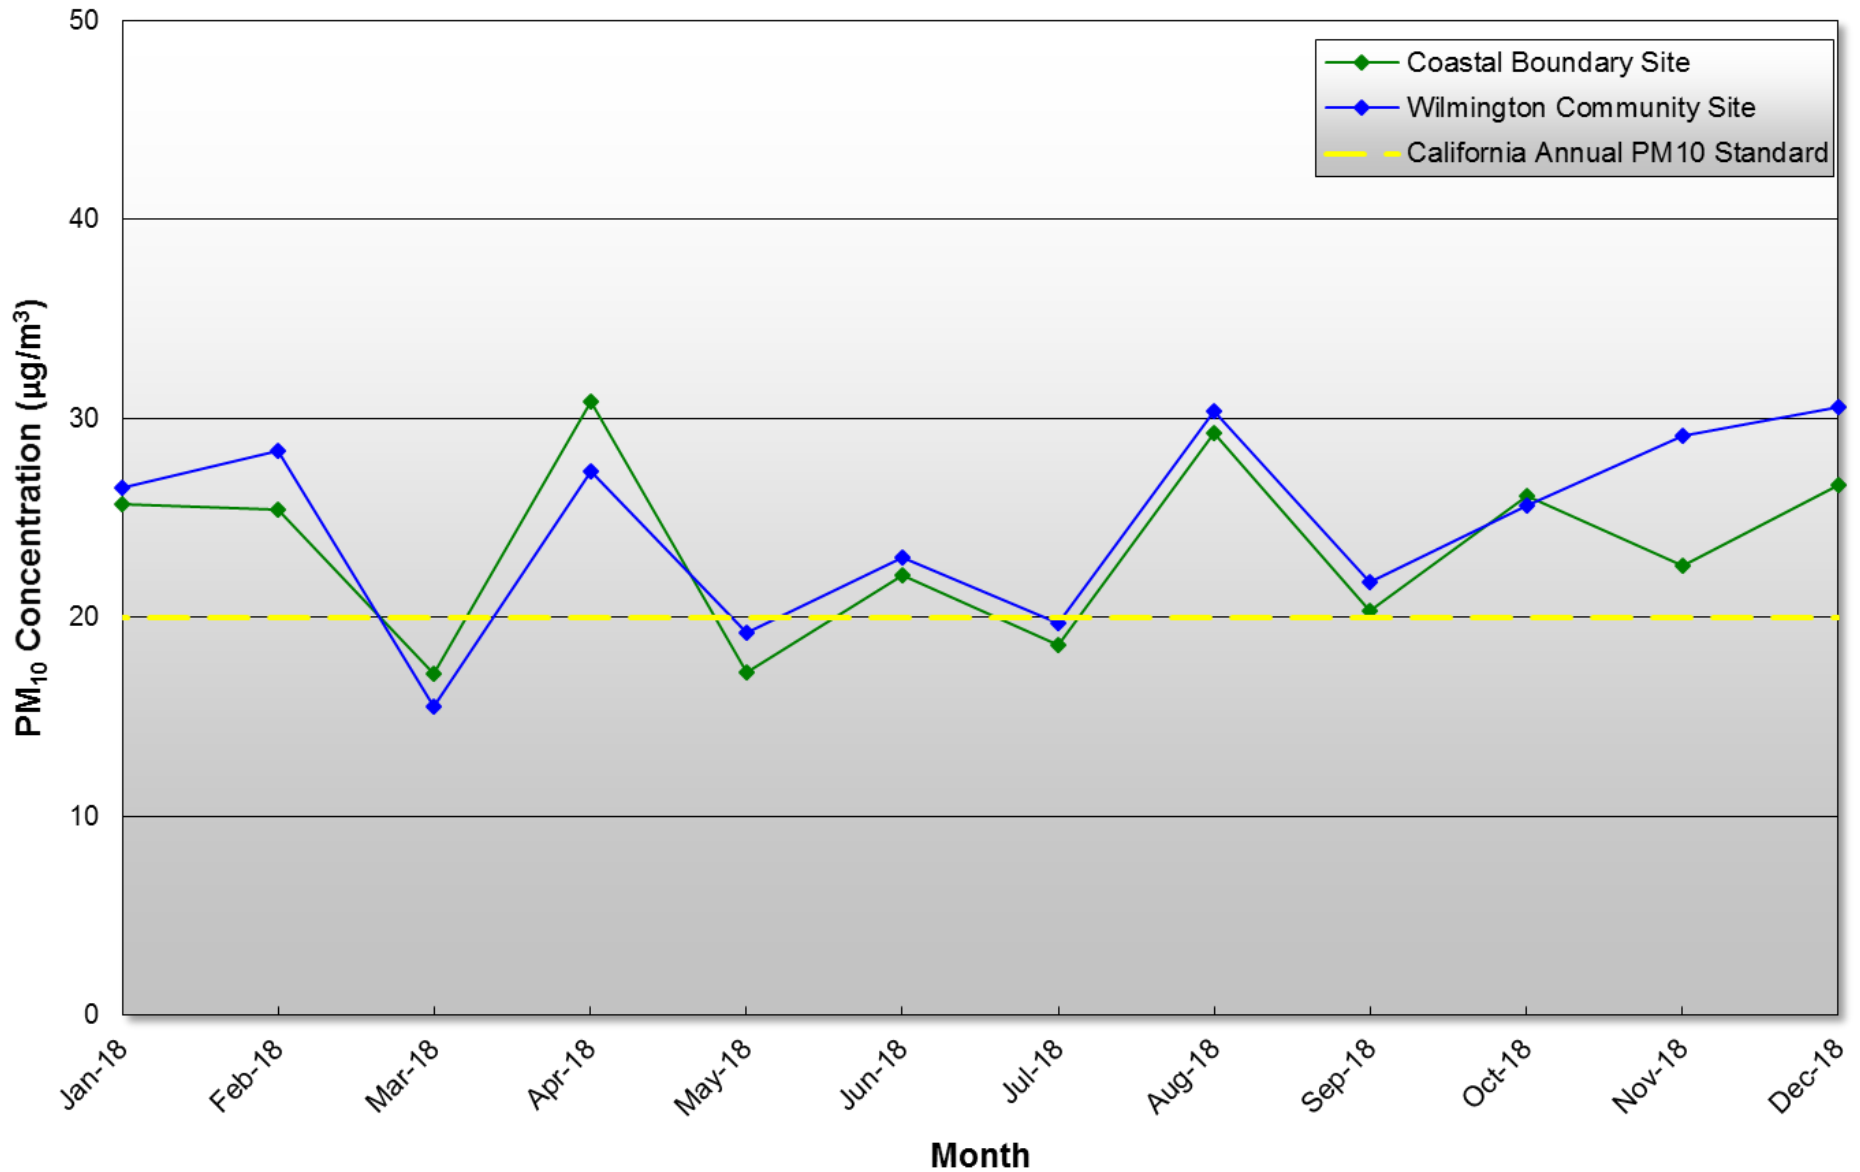

Monthly Average PM₁₀ Concentrations at the Port of Los Angeles January - December 2018

Note: Annual PM₁₀ California Standard is 20 µg/m³
There is no Annual PM₁₀ Federal Standard