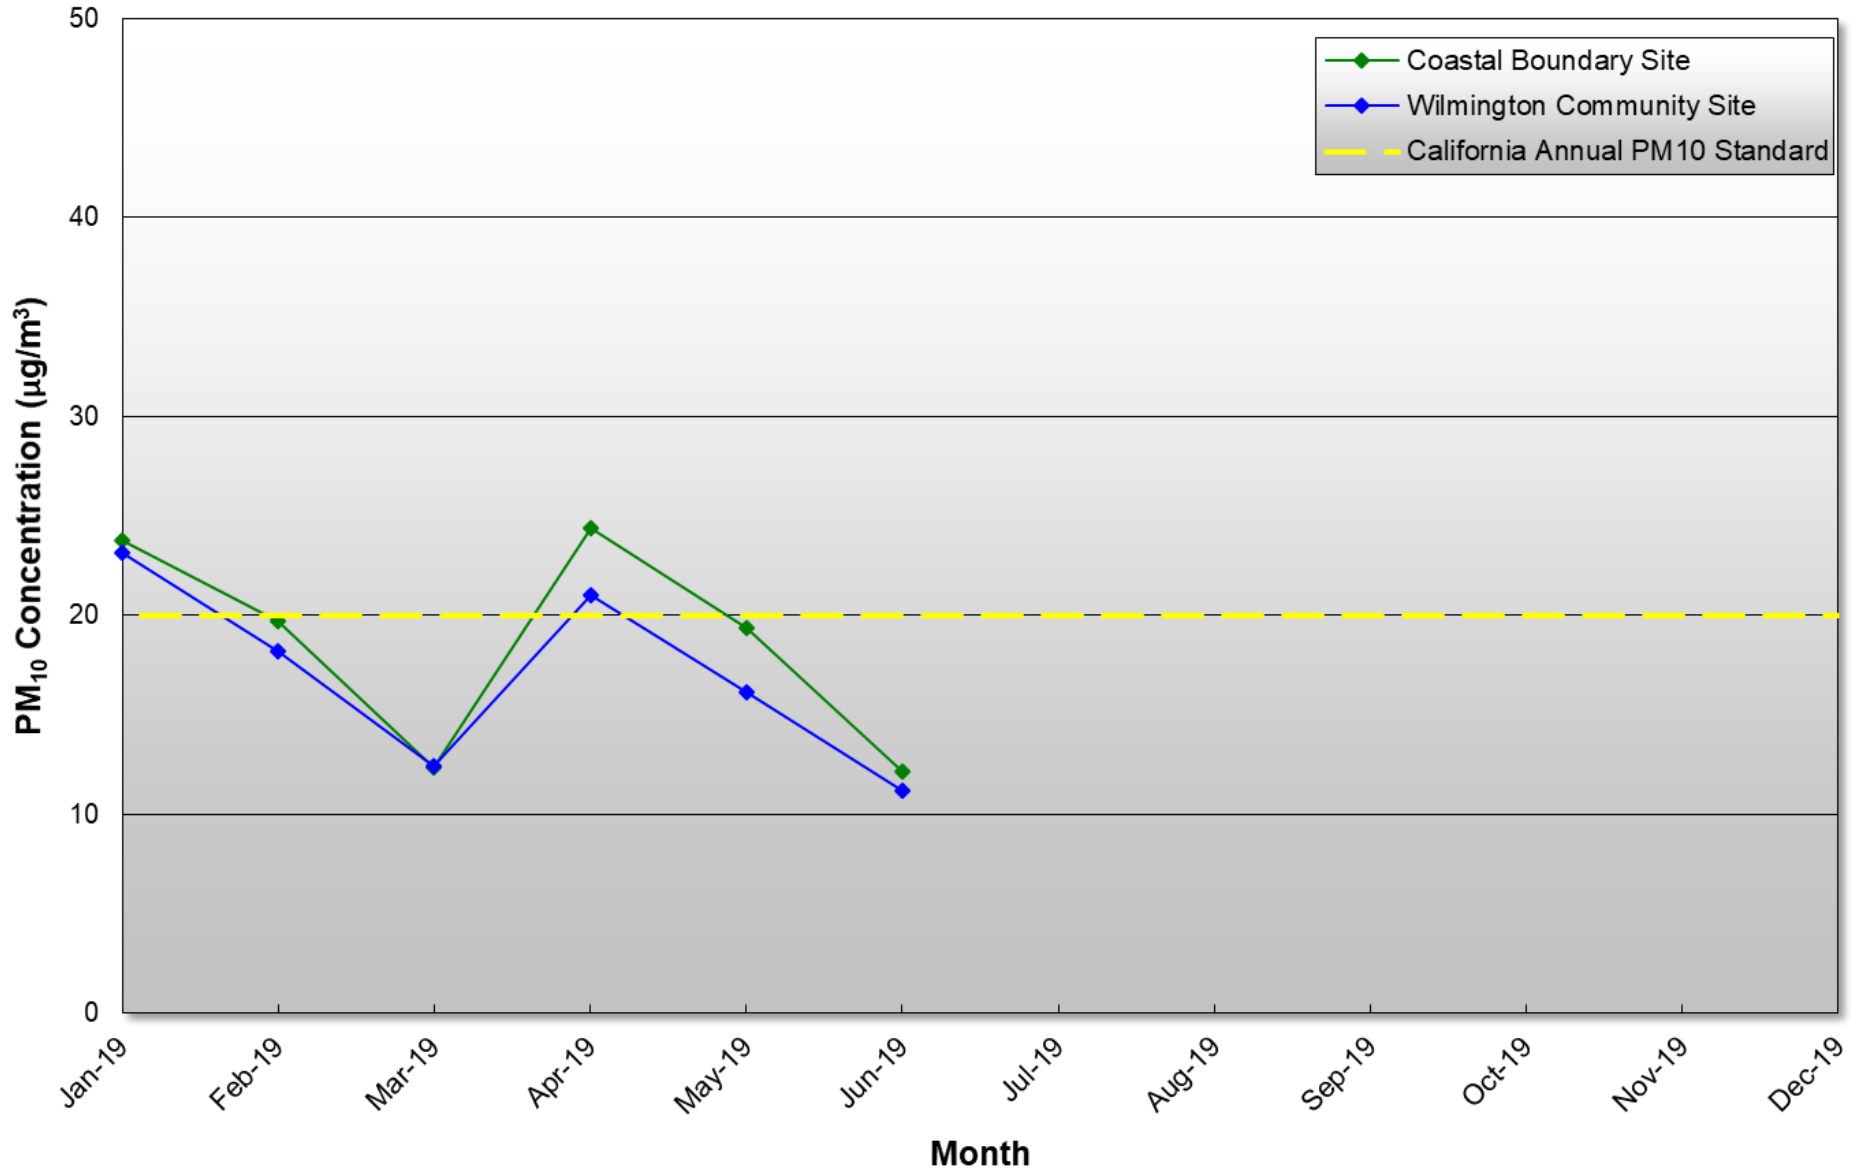

Monthly Average PM₁₀ Concentrations at the Port of Los Angeles January - June 2019

Note: Annual PM₁₀ California Standard is 20 µg/m³
There is no Annual PM₁₀ Federal Standard