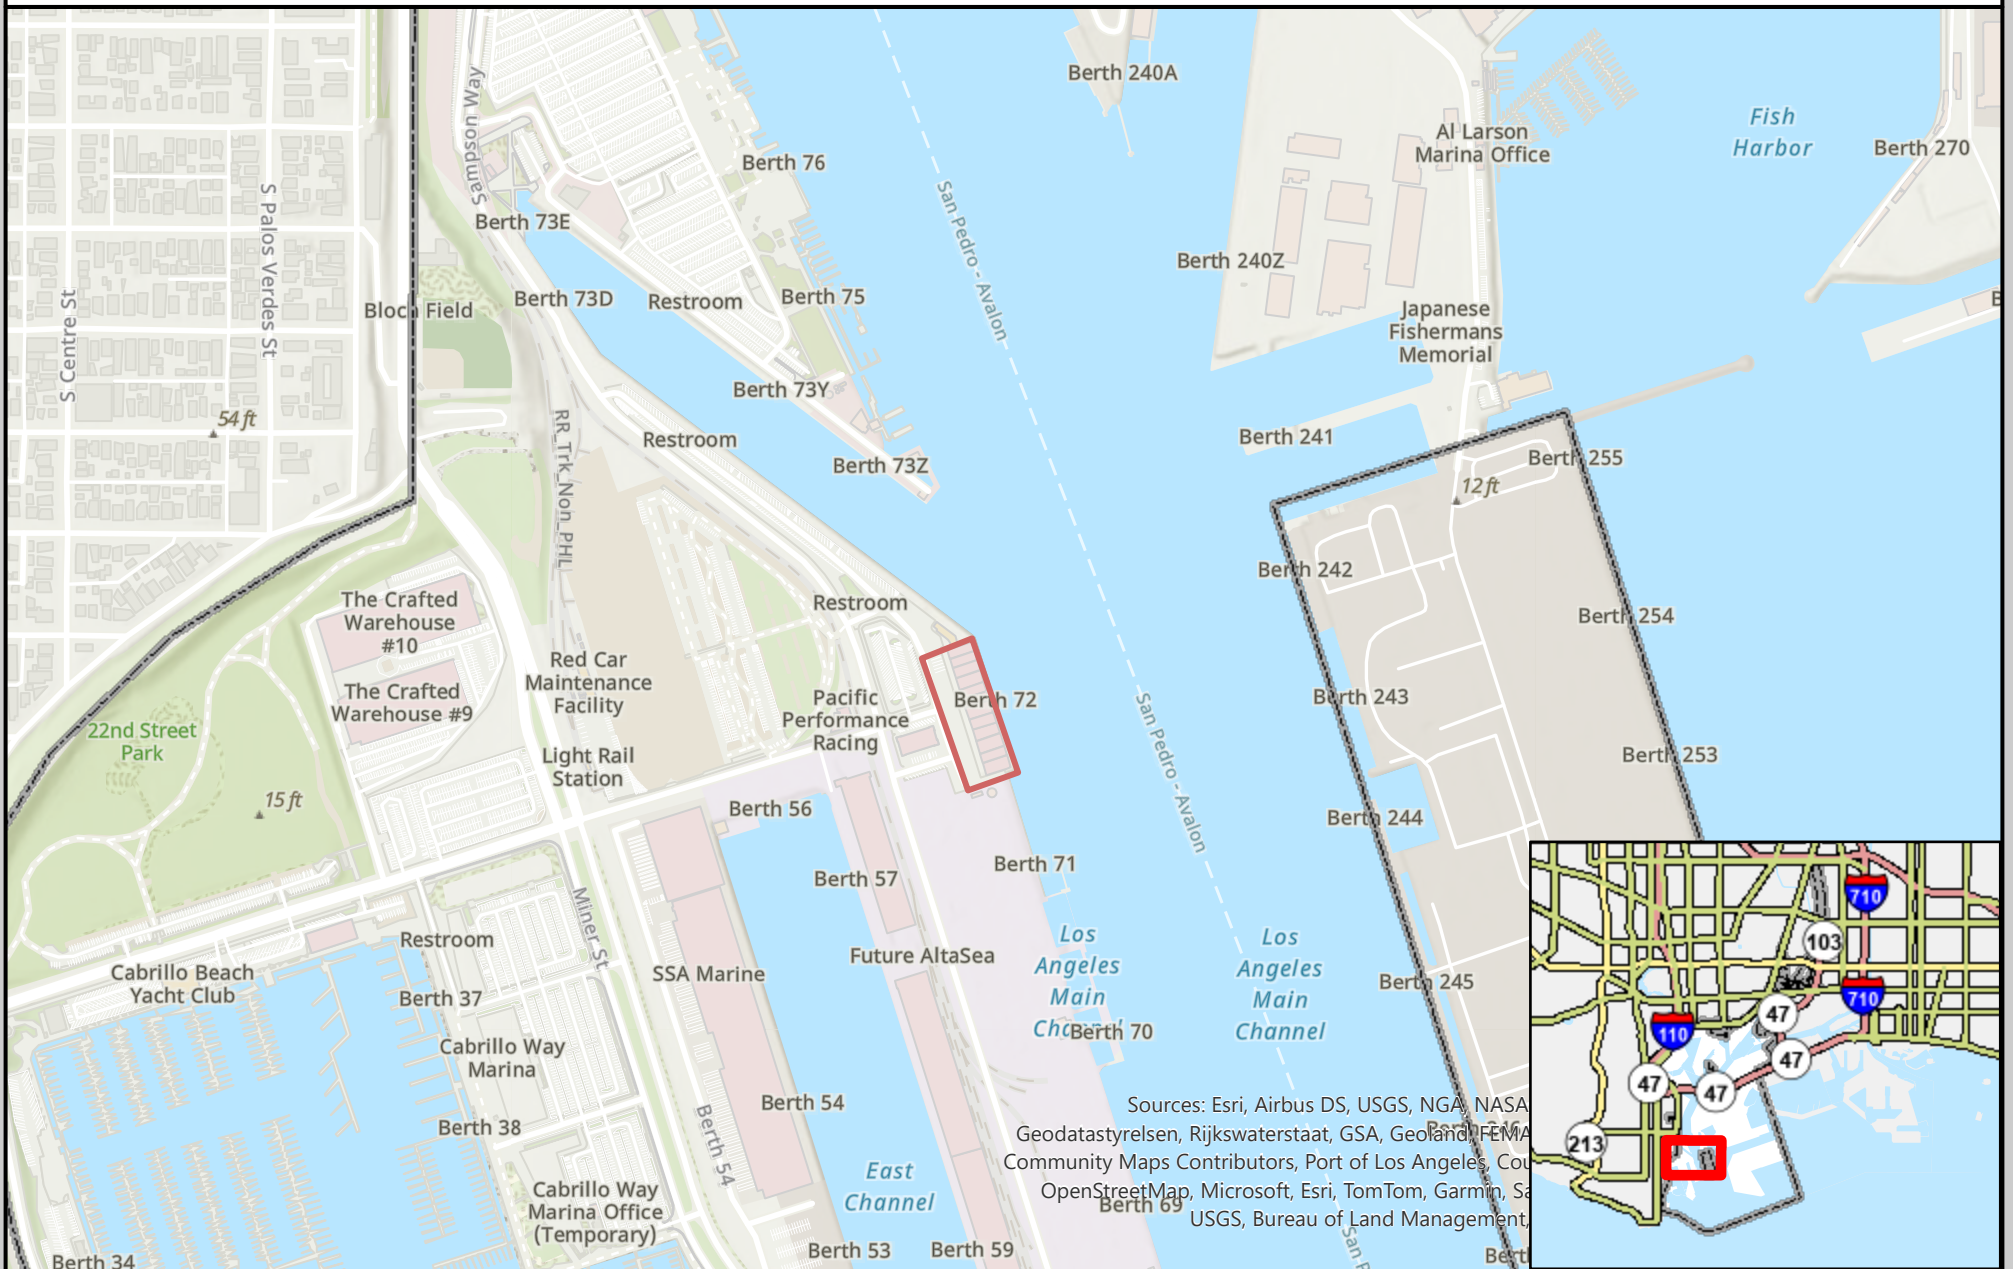

Muni Fish Market at Berth 72

Sources: Esri, Airbus DS, USGS, NGA, NASA
 Geodatastyrelsen, Rijkswaterstaat, GSA, Geoland, FEMA
 Community Maps Contributors, Port of Los Angeles, Cou
 OpenStreetMap, Microsoft, Esri, TomTom, Garmin, Sa
 USGS, Bureau of Land Management,

Transmittal 2