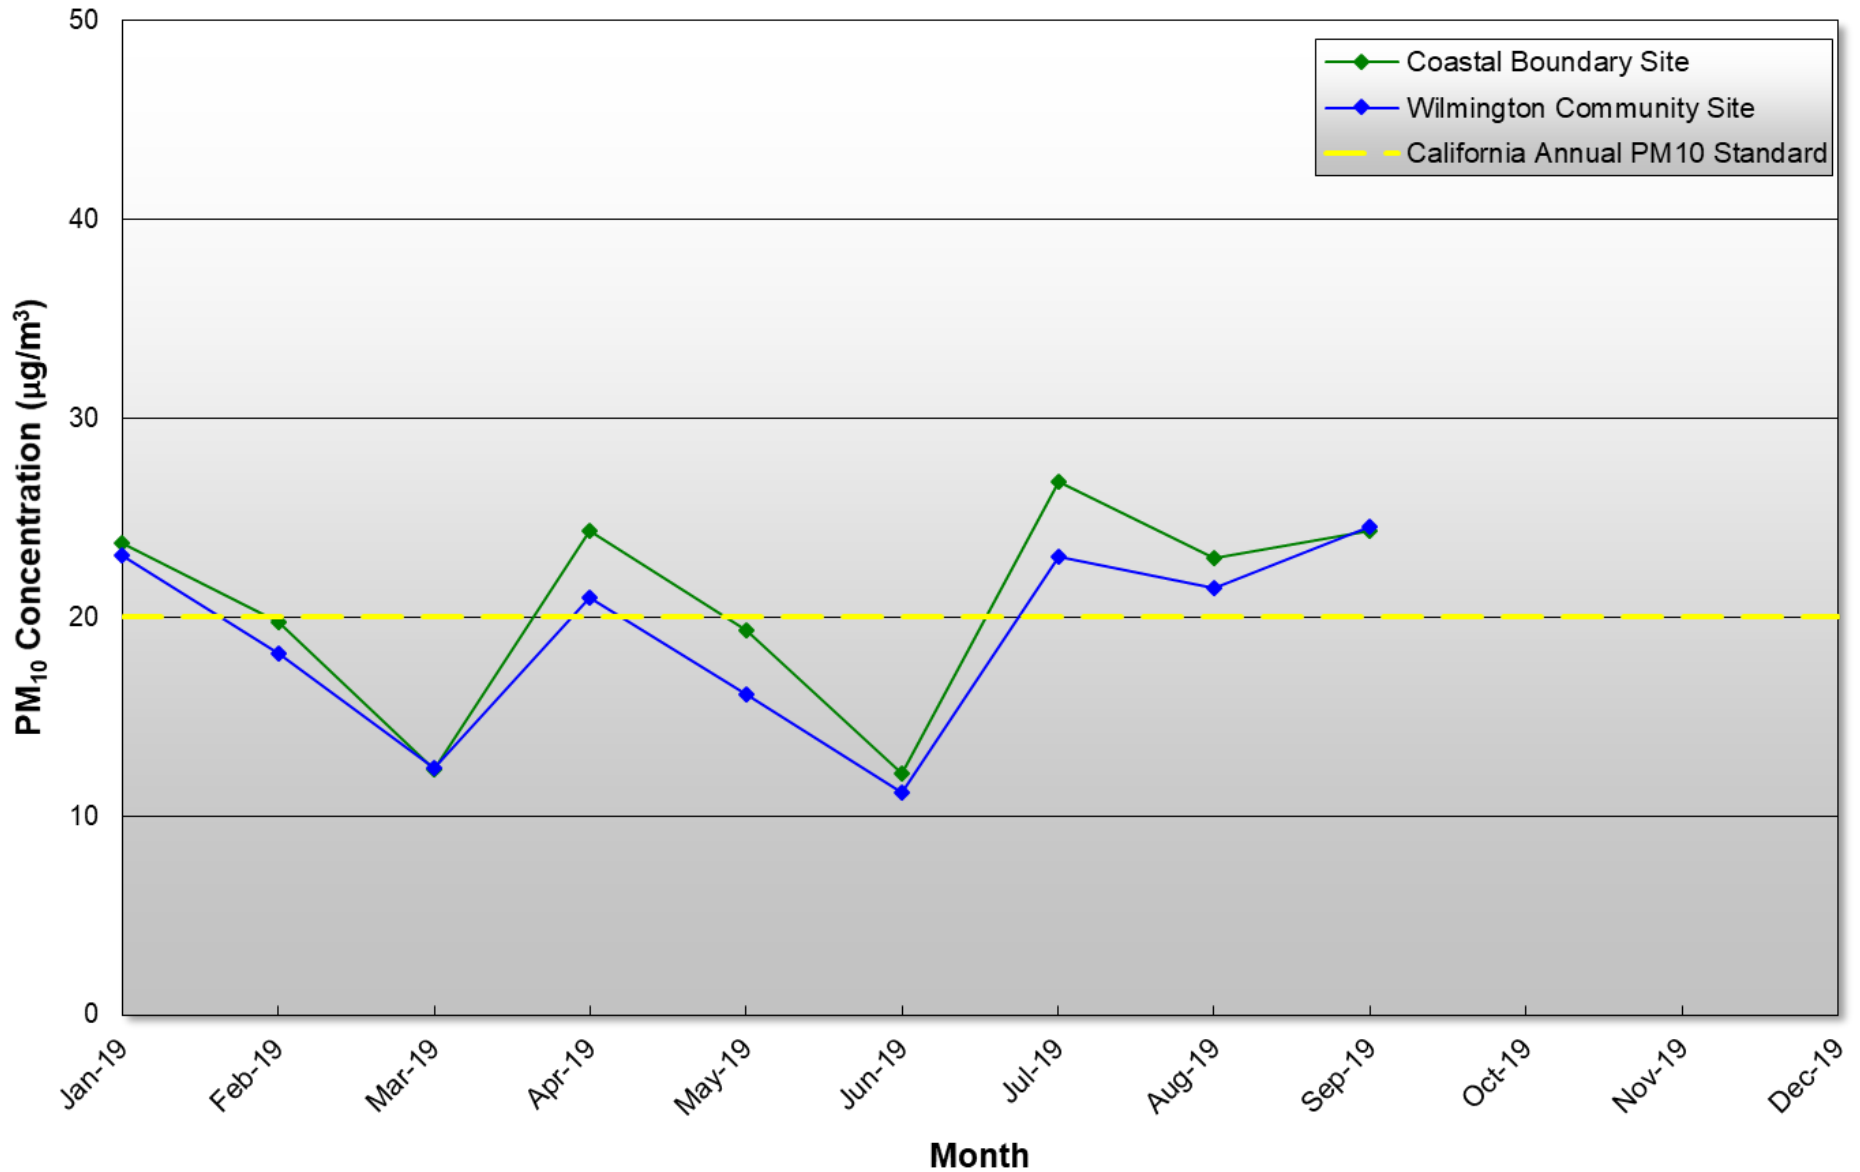

Monthly Average PM₁₀ Concentrations at the Port of Los Angeles January - September 2019

Note: Annual PM₁₀ California Standard is 20 µg/m³
There is no Annual PM₁₀ Federal Standard