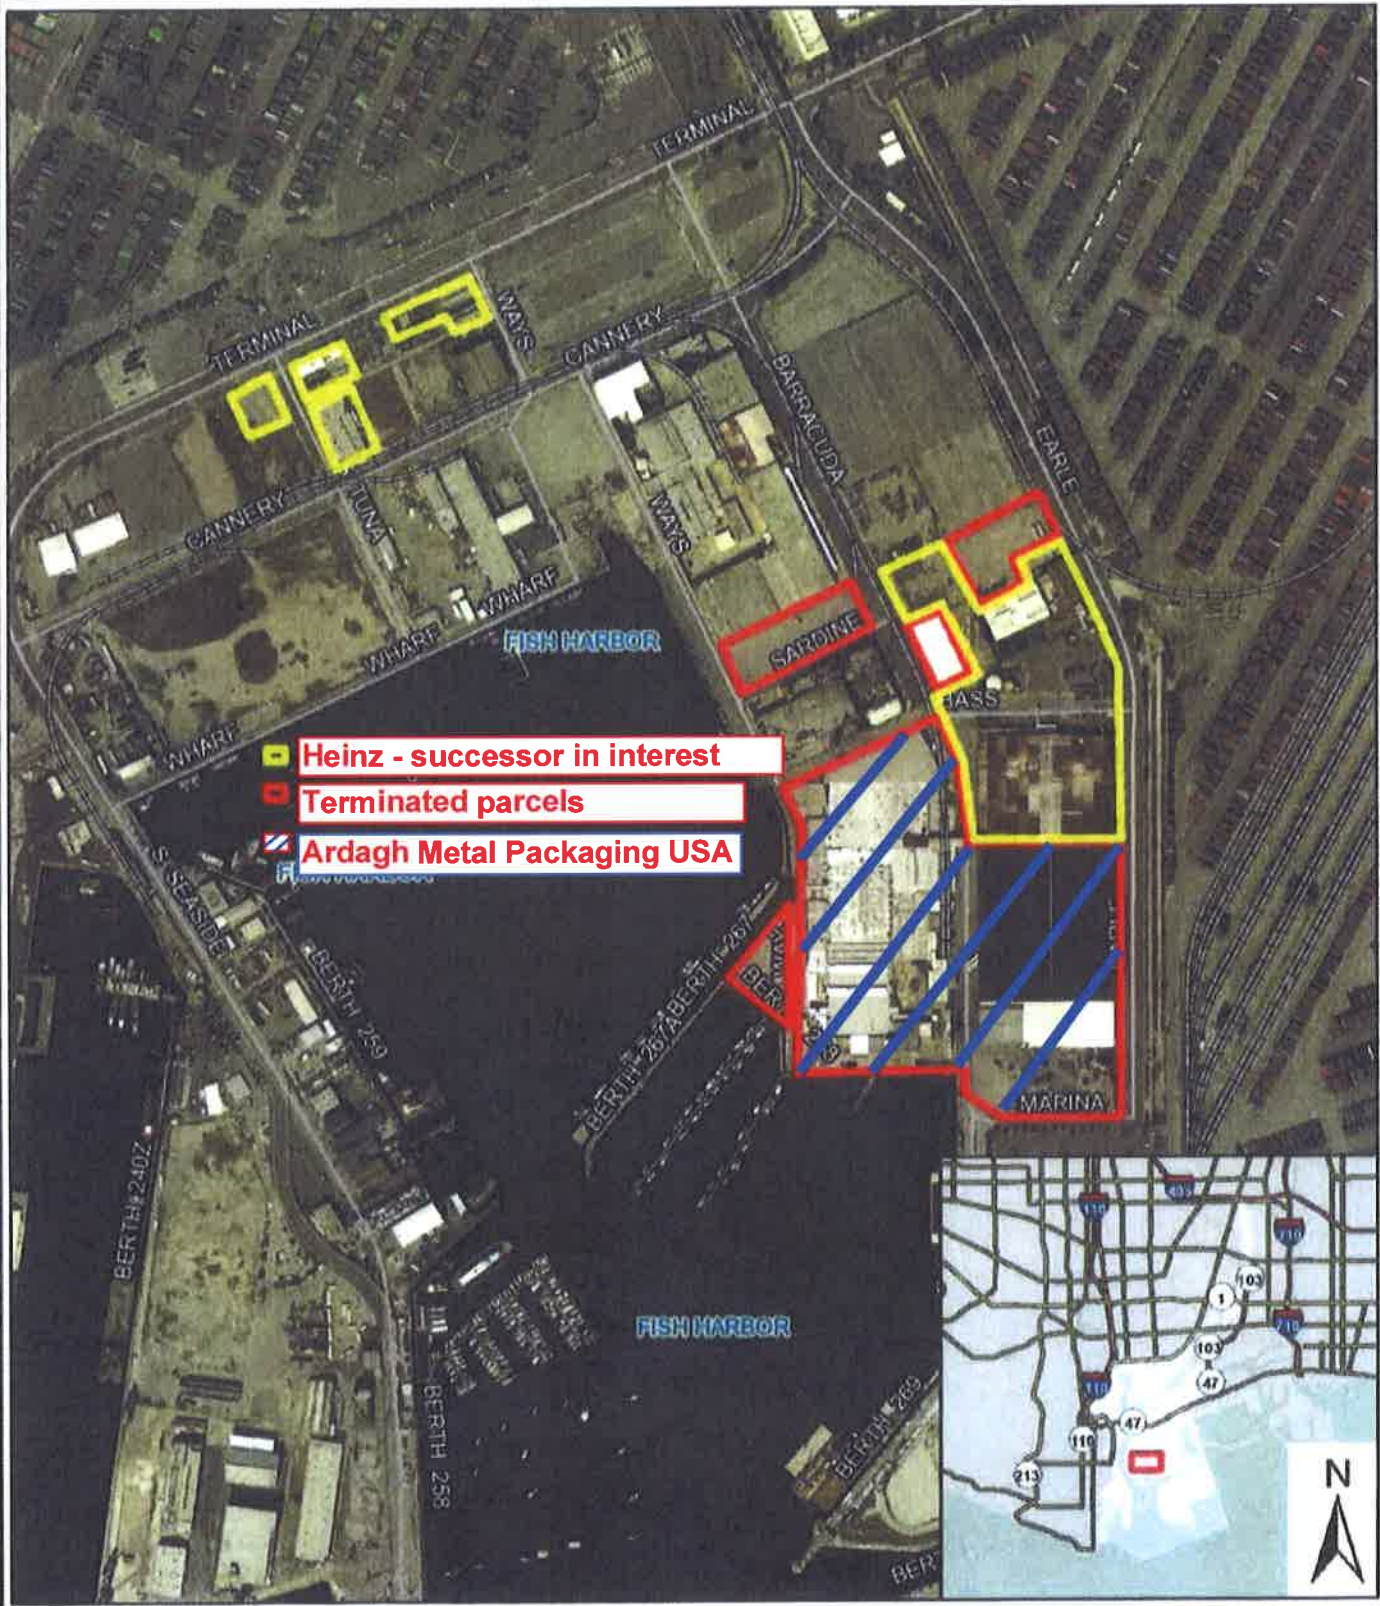

Del Monte Historic Footprint

Transmittal No. 1

SCALE 1: 7,117

1,779 Feet

**Harbor Department
Real Estate Division**

Map Produced 10/2012