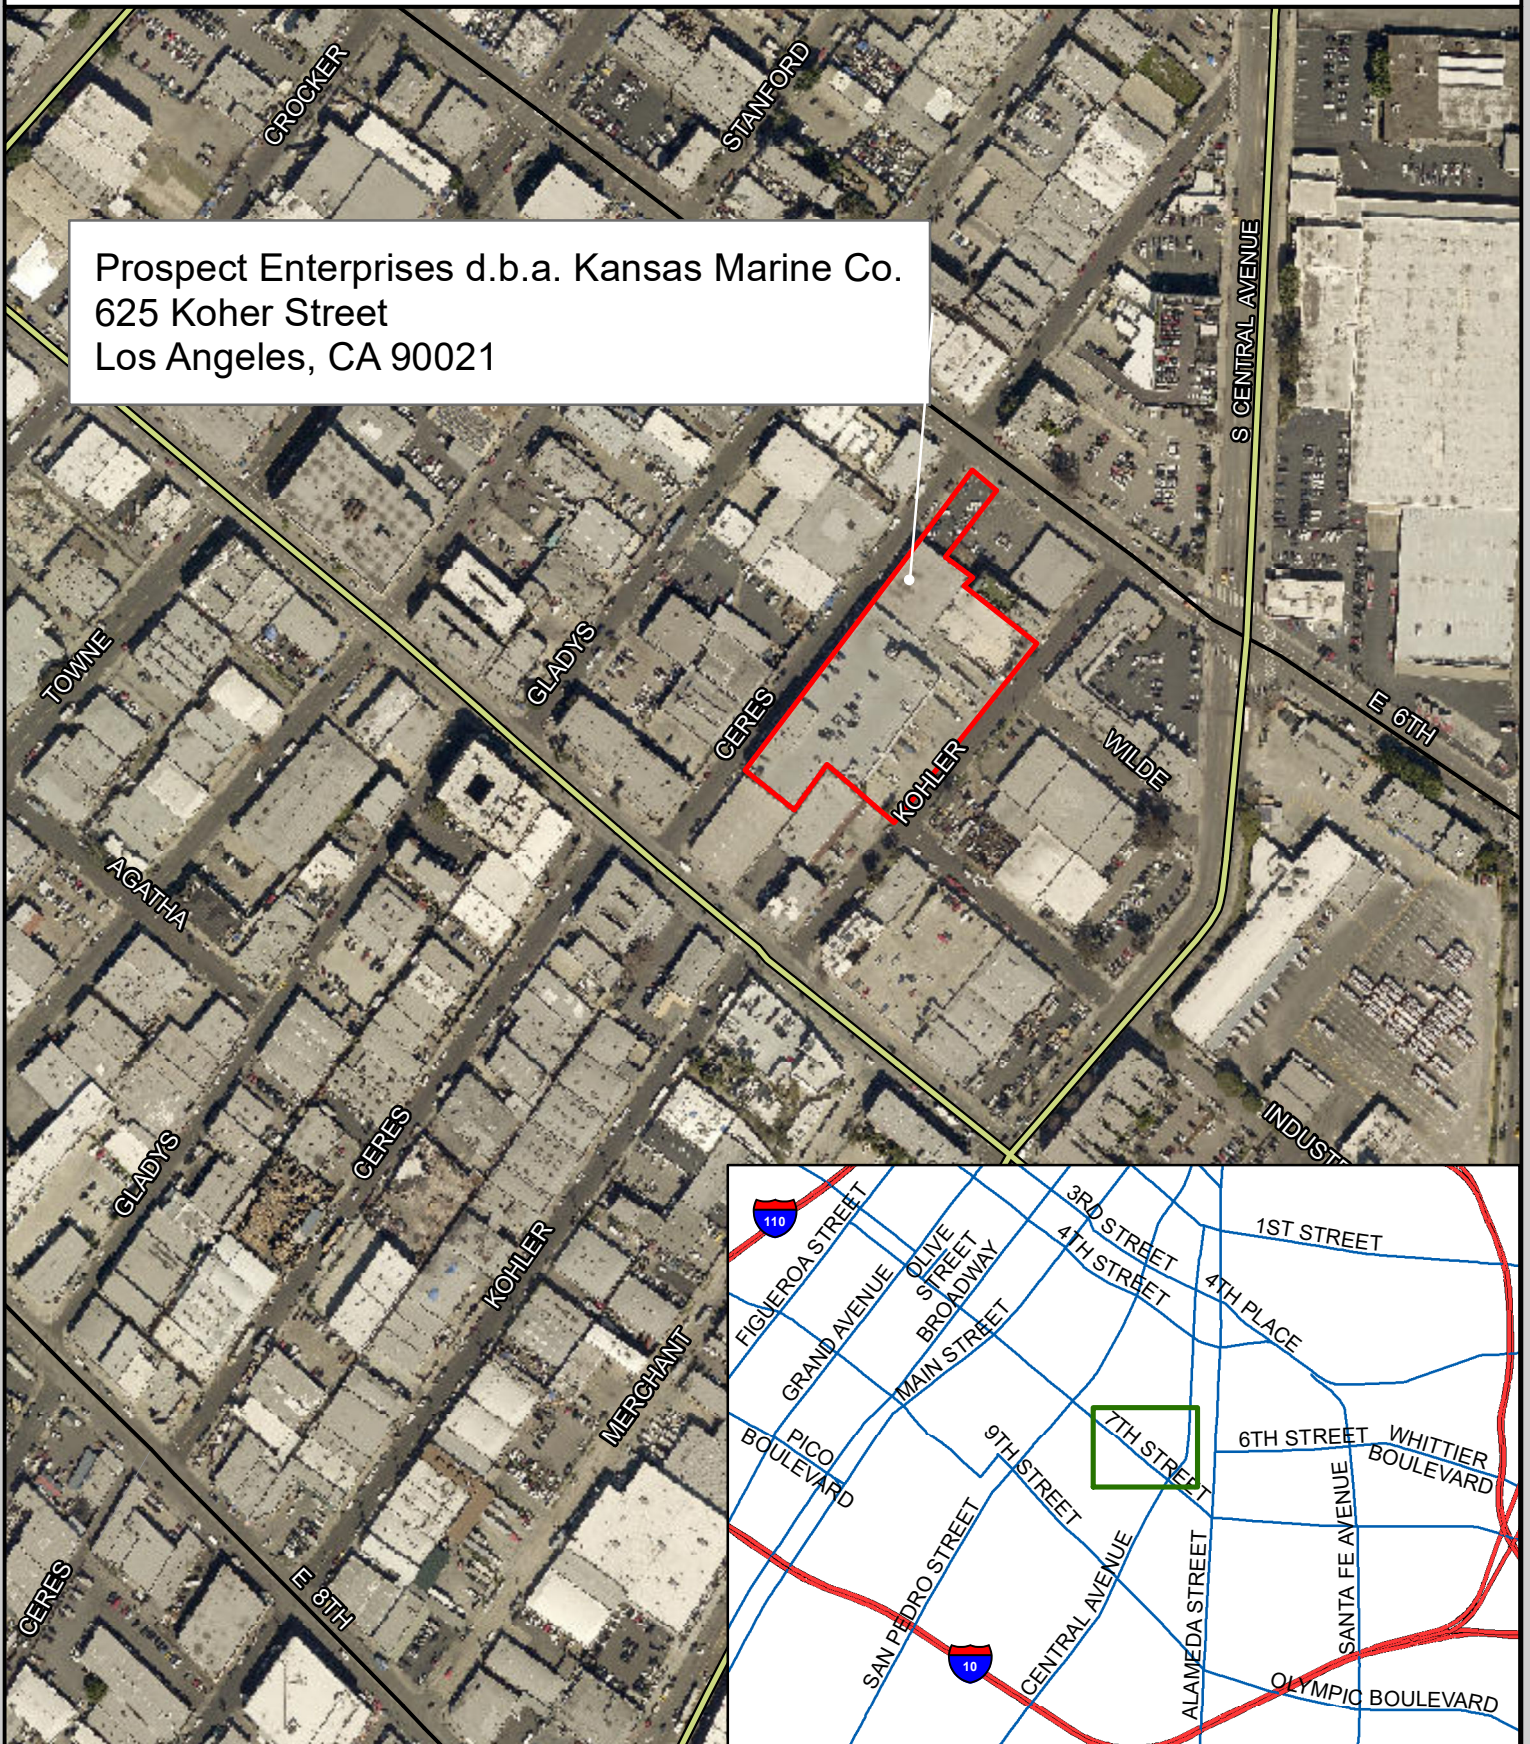

FTZ 202 Site 45

Prospect Enterprises d.b.a. Kansas Marine Co.

Prospect Enterprises d.b.a. Kansas Marine Co.
625 Koher Street
Los Angeles, CA 90021

Exhibit A
Transmittal 2