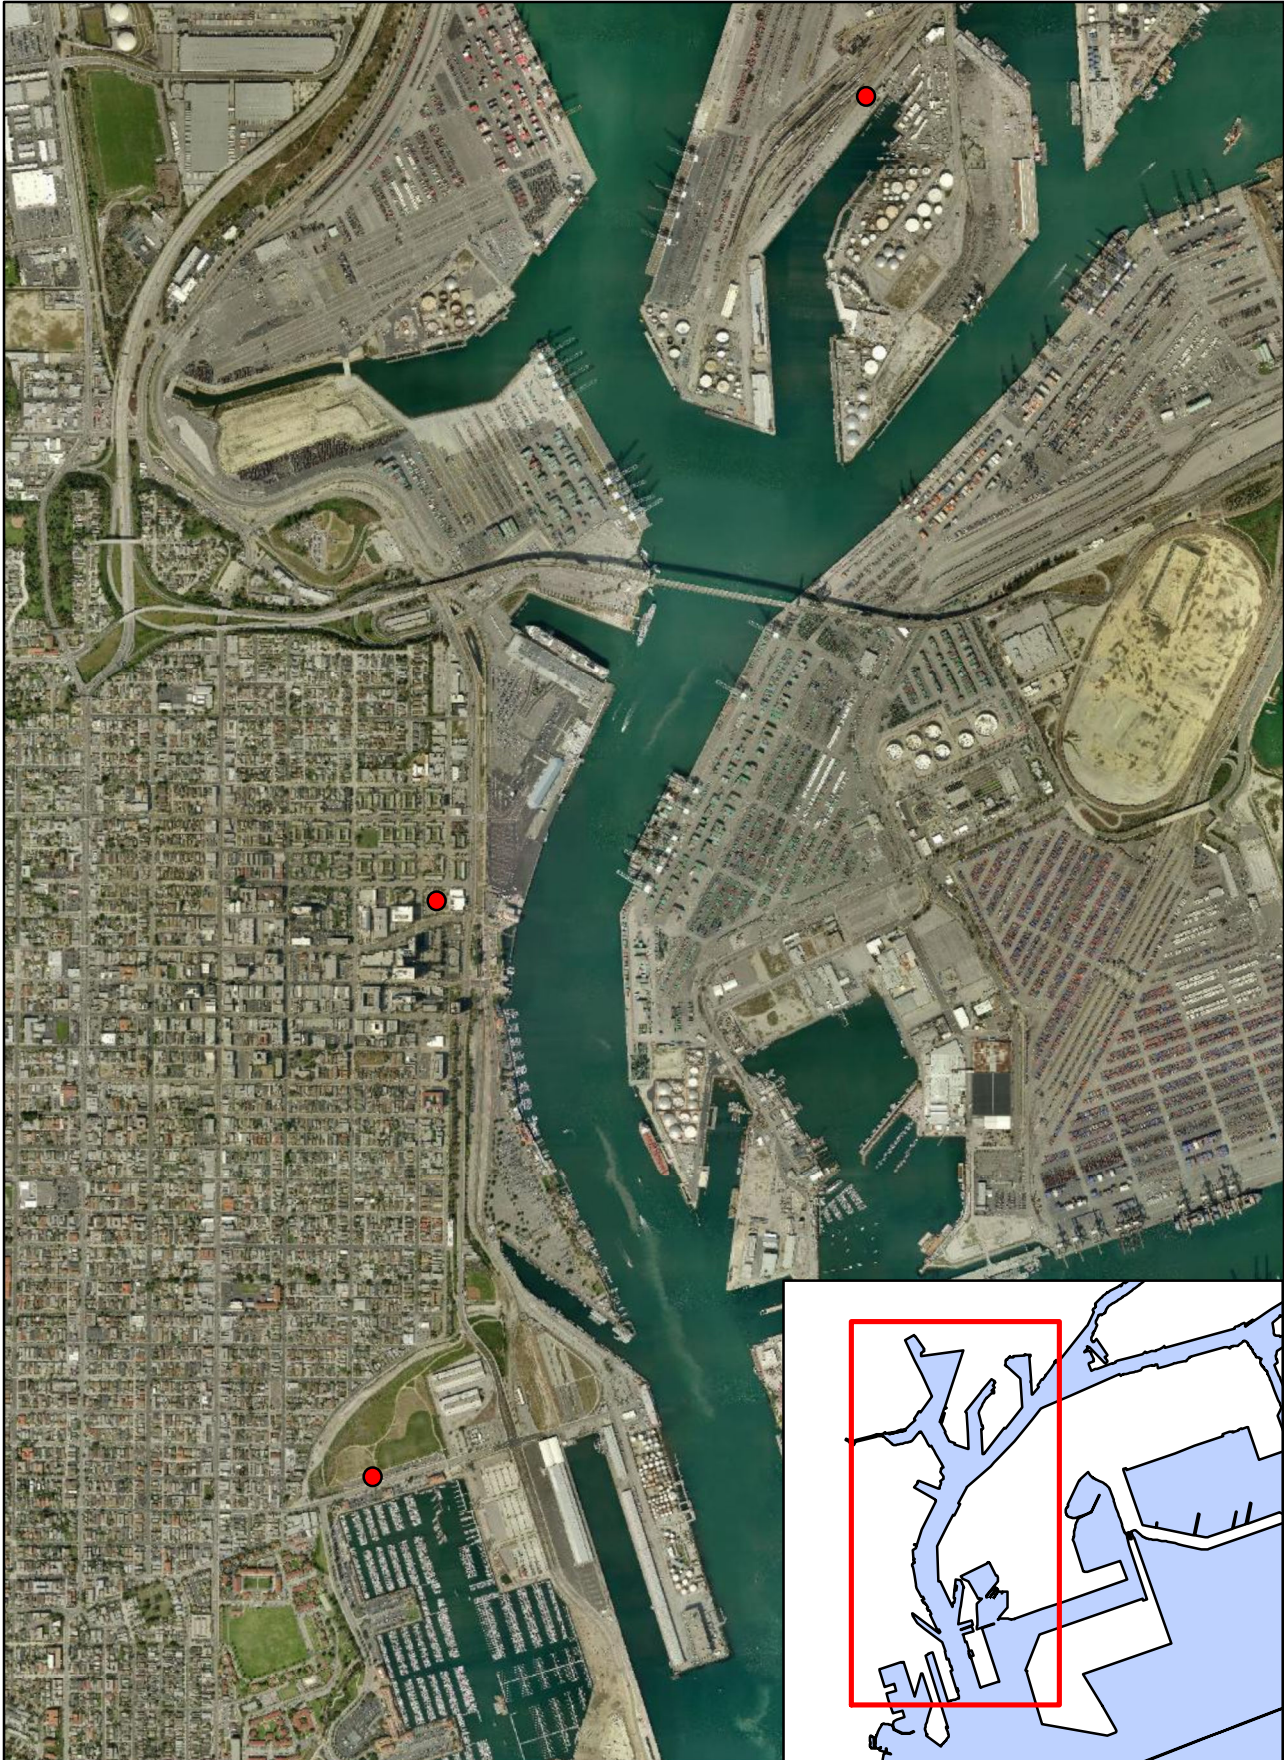

CDP No. 16-09 - Hecate Energy Harborside LLC

Transmittal 1

0 625 1,250 2,500 3,750 Feet

Harbor Department,
Planning and Strategy
Map Produced 4/2016