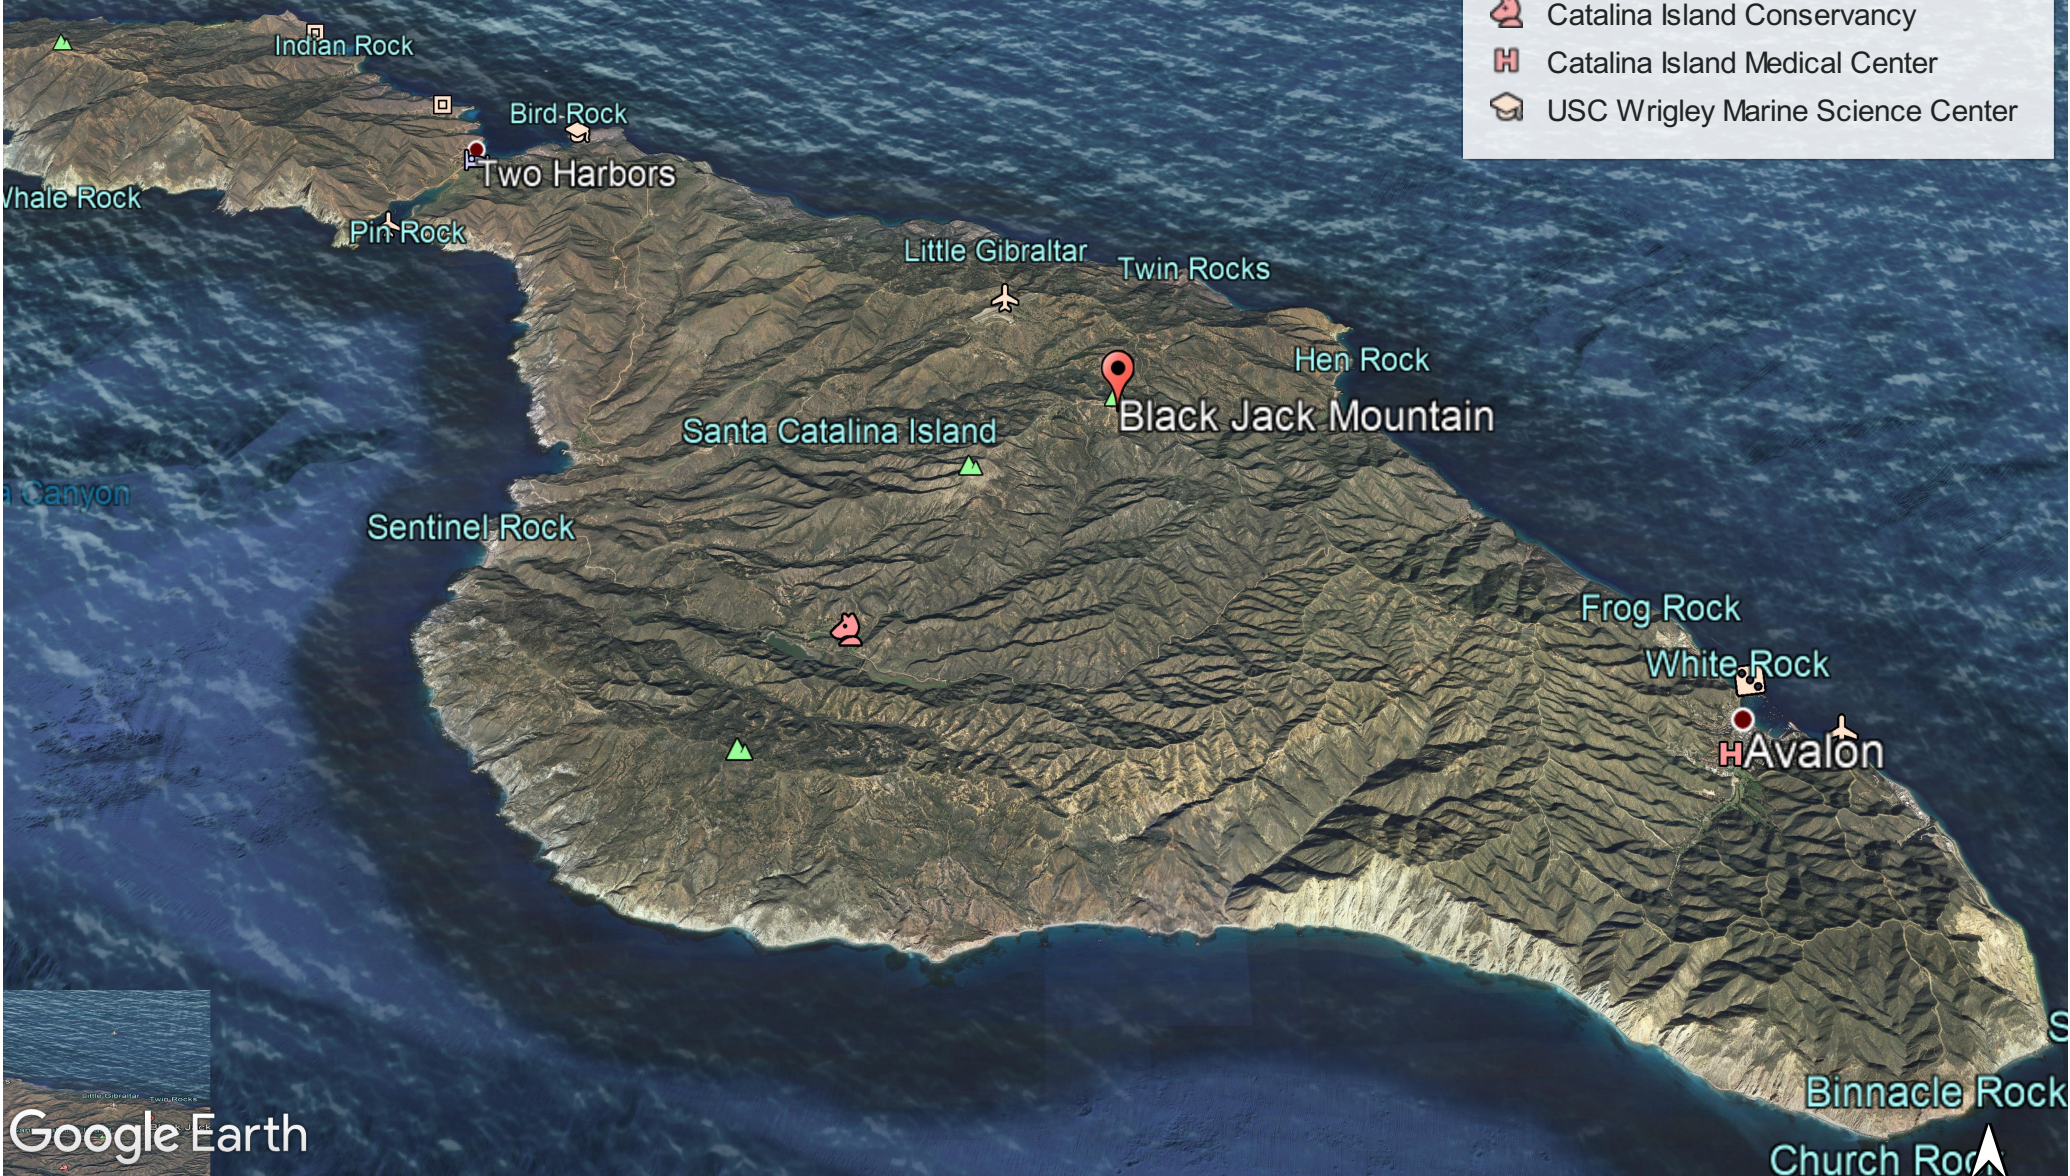

# Catalina Island

Black Jack Mountain Site

## Legend

-  Airport
-  Avalon Casino
-  Banning House Lodge
-  Black Jack Mountain
-  Catalina Island Conservancy
-  Catalina Island Medical Center
-  USC Wrigley Marine Science Center

Google Earth

Data SIO, NOAA, U.S. Navy, NGA, GEBCO  
Data CSUMB SFML, CA OPC  
© 2021 Google

TRANSMITTAL 2

3 mi