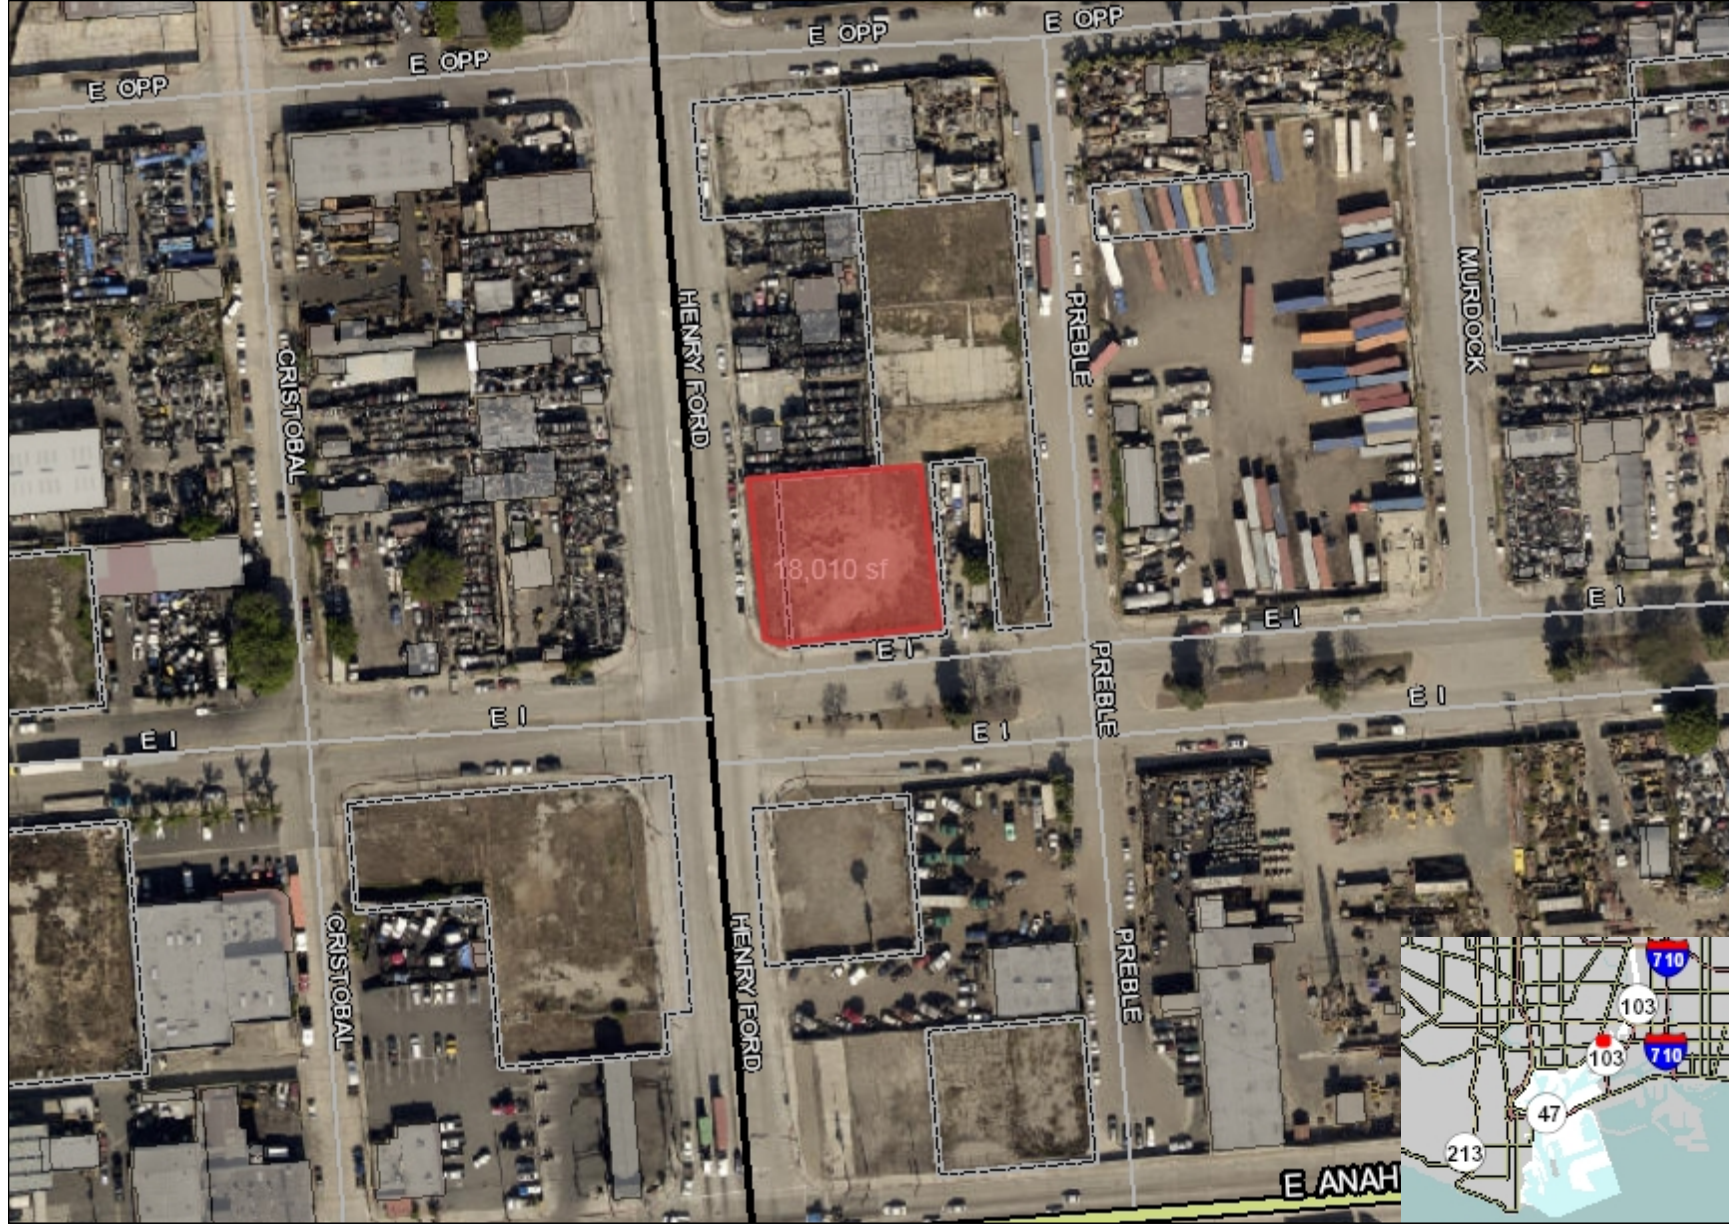

Max InterAmericas, Inc. - Premises

Date Printed: 24 May 2017

Legend

- Fire Stations
- LAND
- WATER
- LAND AND WATER
- Police Stations**
- CHP, LAND
- LAPD, LAND
- LAPPD, LAND
- LAPPD, LAND AN
- LAPPD, WATER
- LASO, LAND
- LBPD, LAND; Oth
- Hospital Points
- Lighthouses
- Airport Points - Th
- Public Airports He
- Museums
- Libraries
- Post Offices
- School Points**
- College/University
- Elementary School
- High School / Mid
- POLA Public Arts
- Special Interest P**
- Beach
- Boat Launch
- Bus Terminal
- Campground (Pub
- City Hall
- Fire

SCALE 1: 2,123

353.9 0 353.9 Feet

Projection: WGS_1984_Web_Mercator_Auxiliary_Sphere

This map is a user generated static output from an Internet mapping site and is for reference only. Data layers that appear on this map may or may not be accurate, current, or otherwise reliable.

THIS MAP IS NOT TO BE USED FOR NAVIGATION