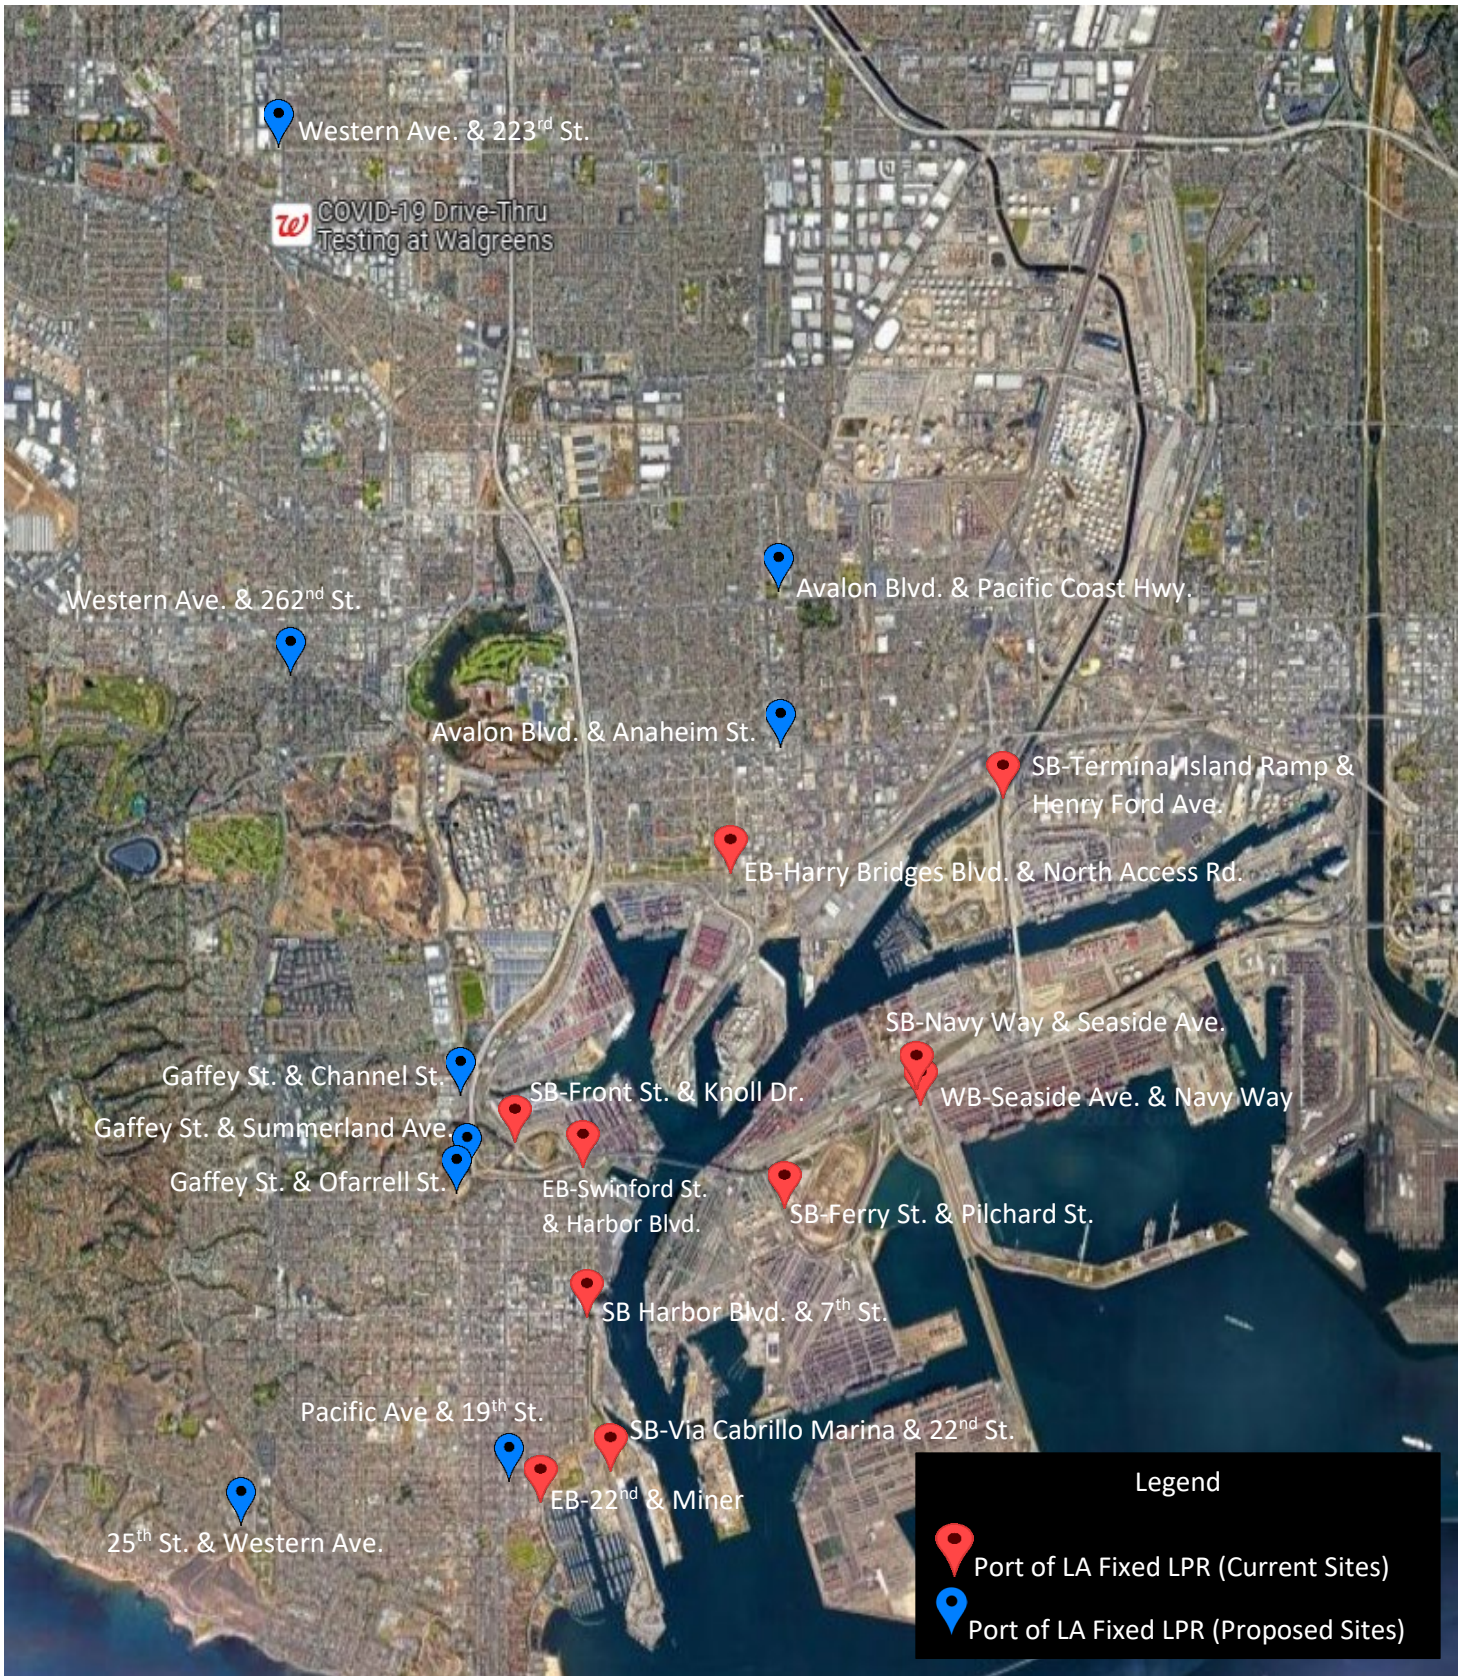

Los Angeles Port Police ALPR Sites

Map Not to Scale

LEGEND

Port of LA Fixed LPR (Current Sites)

EB-22nd-Miner
EB-Harry Bridges-North Access
EB-Swinford-Harbor
SB-Ferry-Pilchard
SB-Front-Knoll
SB-Harbor-7th
SB-Terminal Island Ramp-Henry Ford
SB-Seaside-Navy
SB-Via Cabrillo Marina-22nd
WB-Seaside-Navy

Port of LA Fixed LPR (Proposed Sites)

Site 1 - Western Ave. & 223rd St.
Site 2 - Avalon Blvd. & Pacific Coast Hwy.
Site 3 - Western Ave. & 262nd St.
Site 4 - Avalon Blvd. & Anaheim St.
Site 5 - Gaffey St. & Channel St.
Site 6 - Gaffey St. & Summerland Ave.
Site 7 - Gaffey St. & O'Farrell St.
Site 8 - Pacific Ave. & 19th St.
Site 9 - 25th St. and Western Ave.