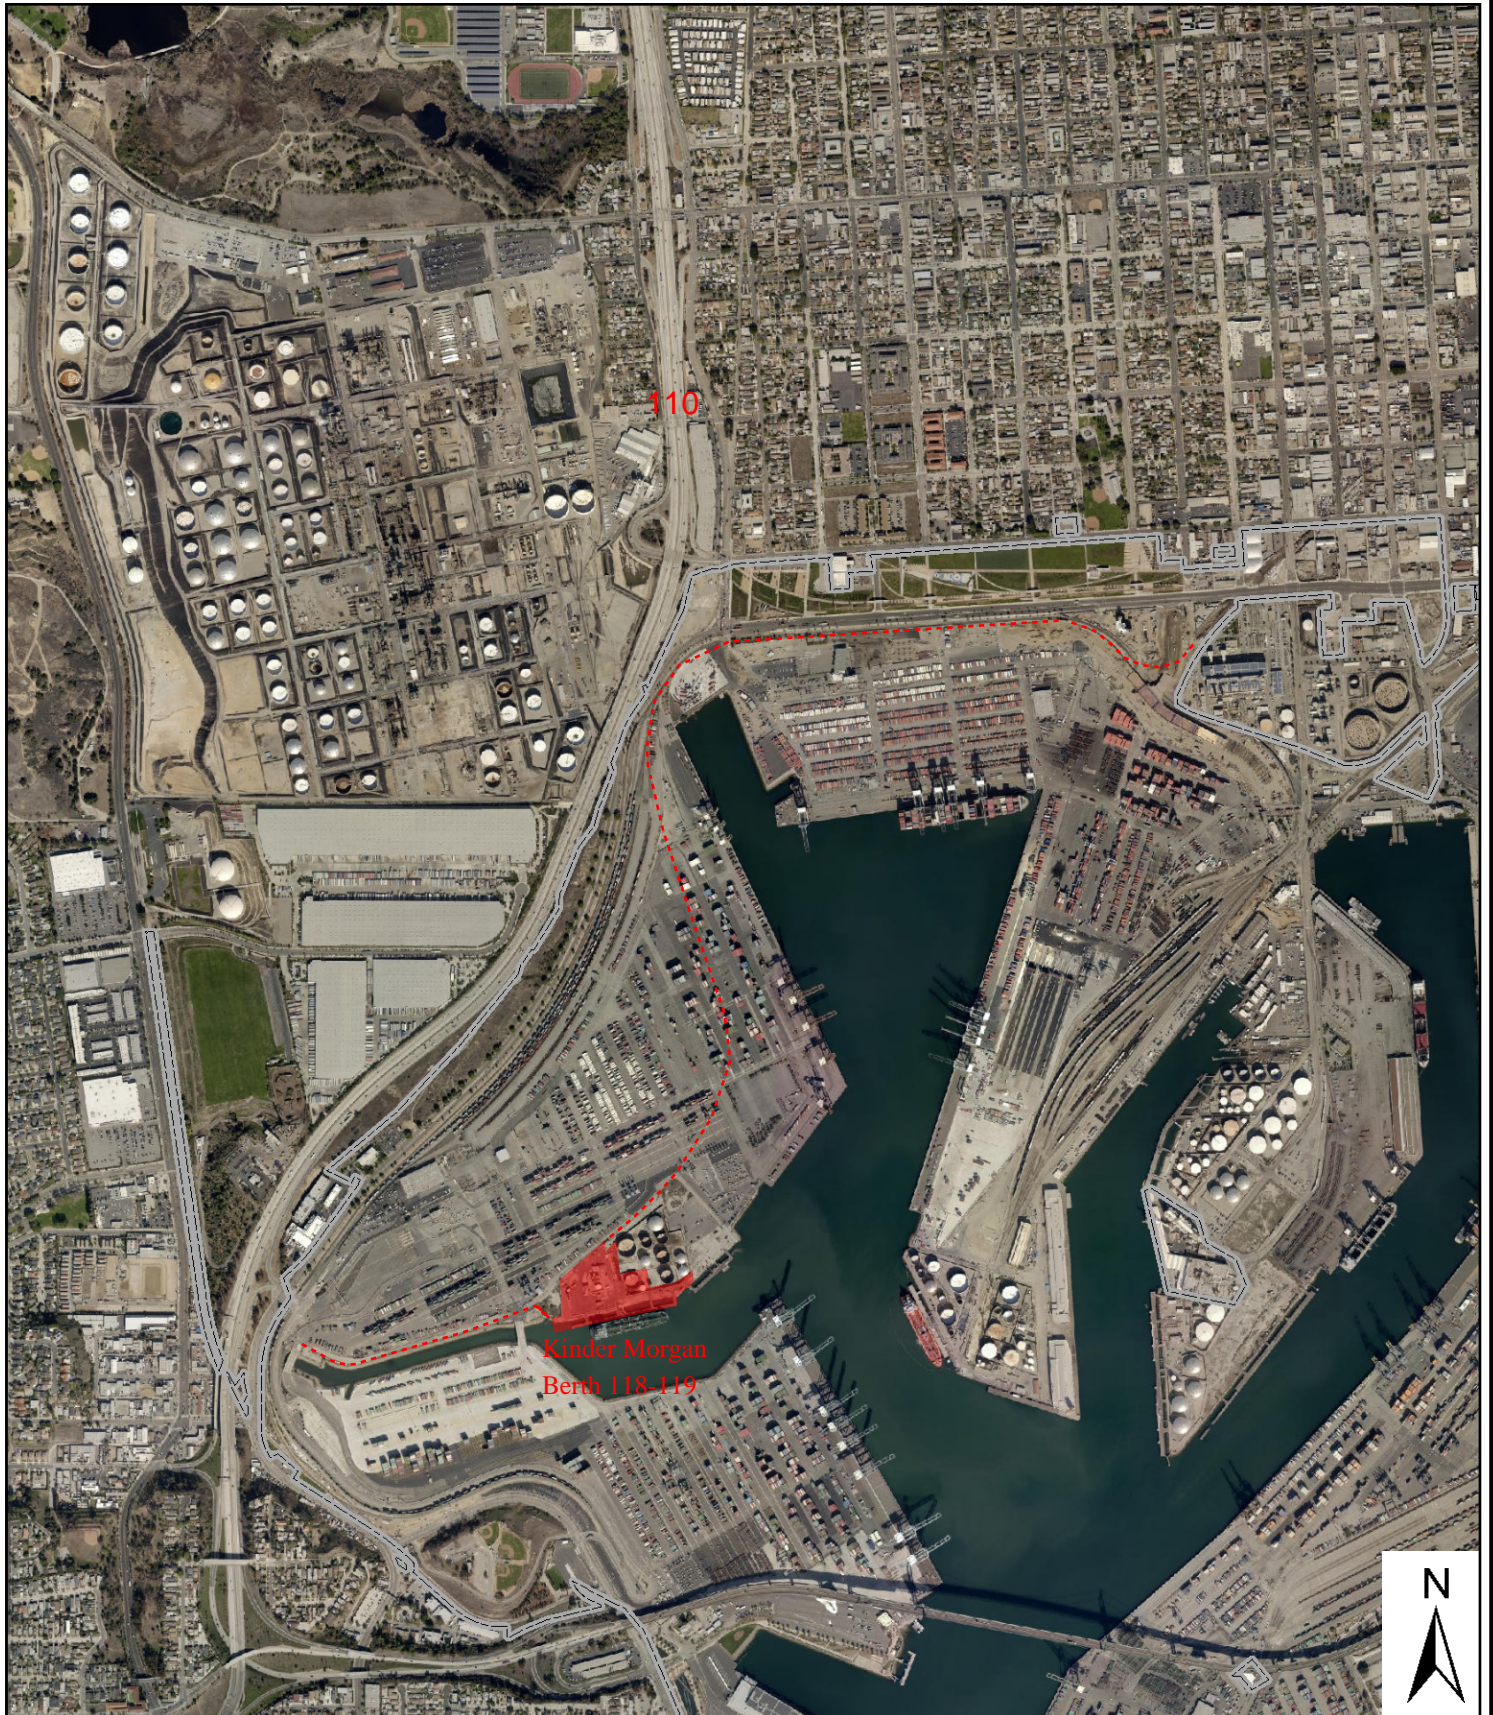

Kinder Morgan Site Map

Transmittal No. 2

Harbor Department

0 SCALE 1: 21,151 5,288 Feet

Map Produced 03/2017