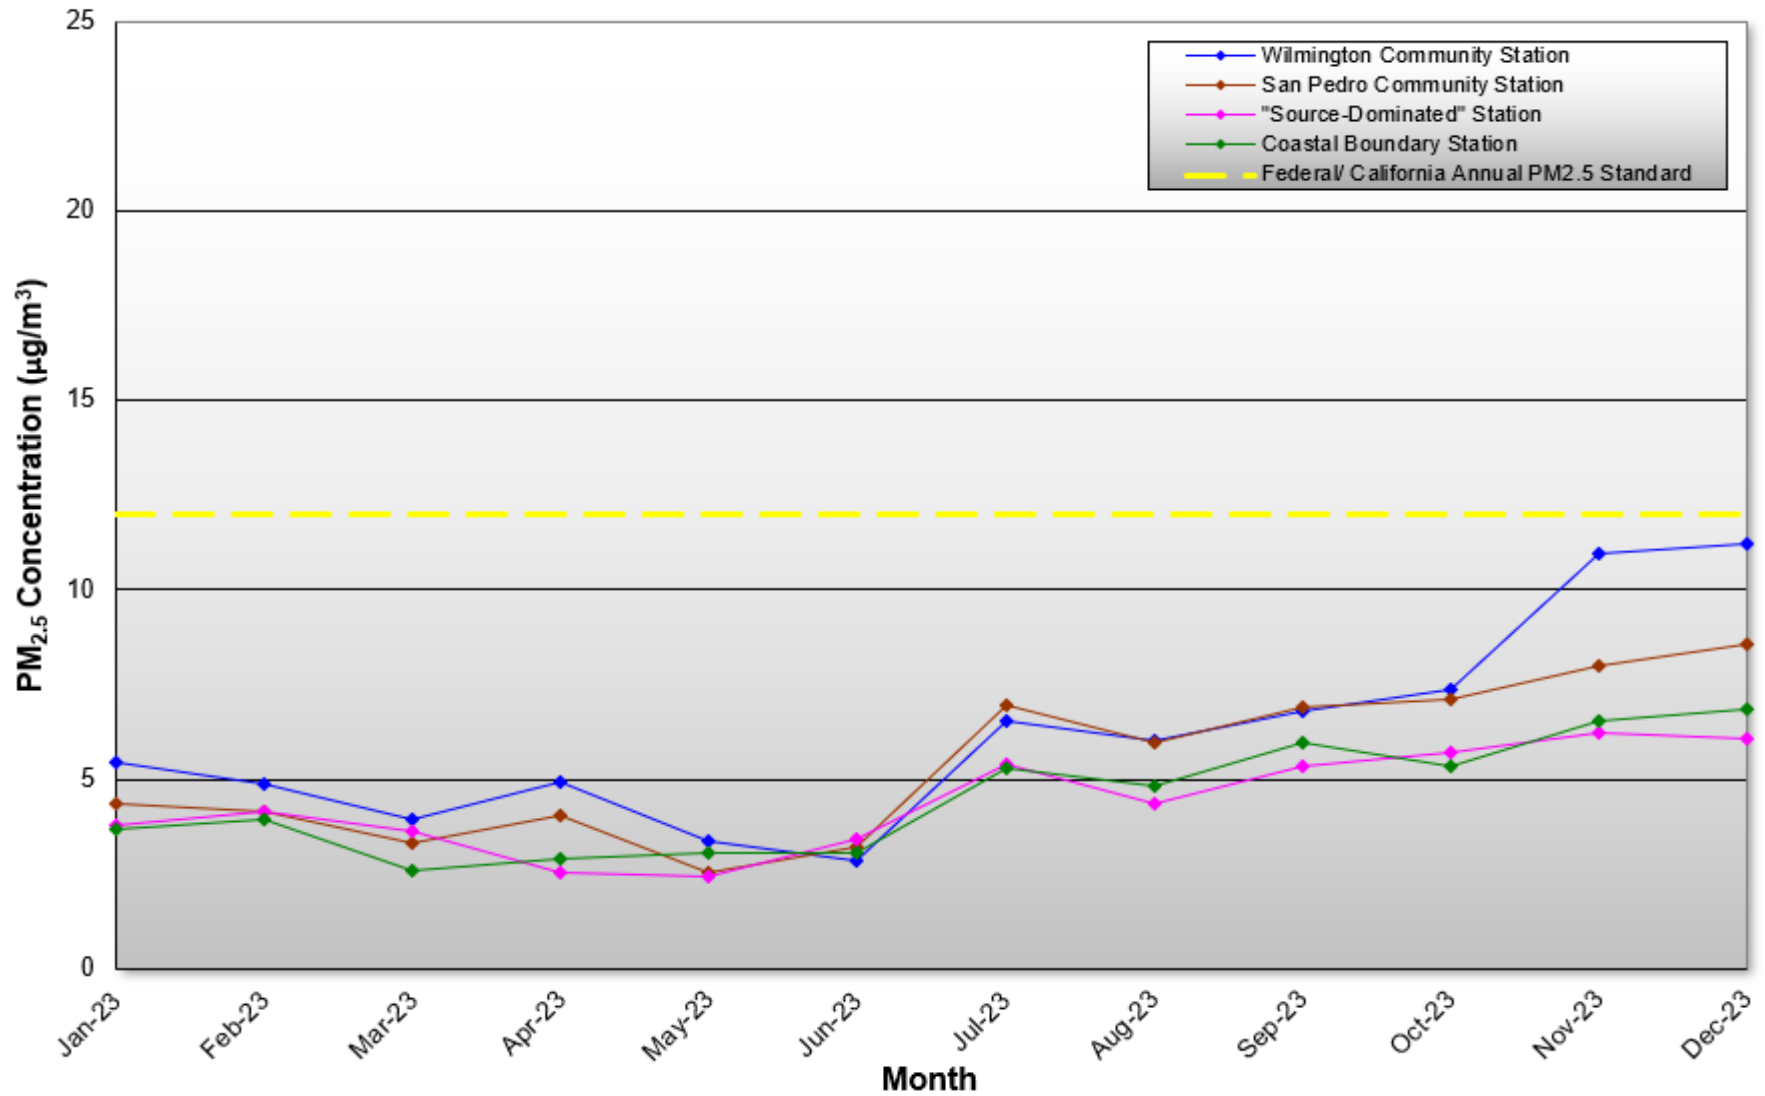

### Monthly Average PM<sub>2.5</sub> Concentrations at the Port of Los Angeles January - December 2023

Notes: Annual PM<sub>2.5</sub> Federal Standard was 15 µg/m<sup>3</sup> until 12/14/2012, when it was lowered to 12 µg/m<sup>3</sup>.  
Annual PM<sub>2.5</sub> California Standard is 12 µg/m<sup>3</sup>.