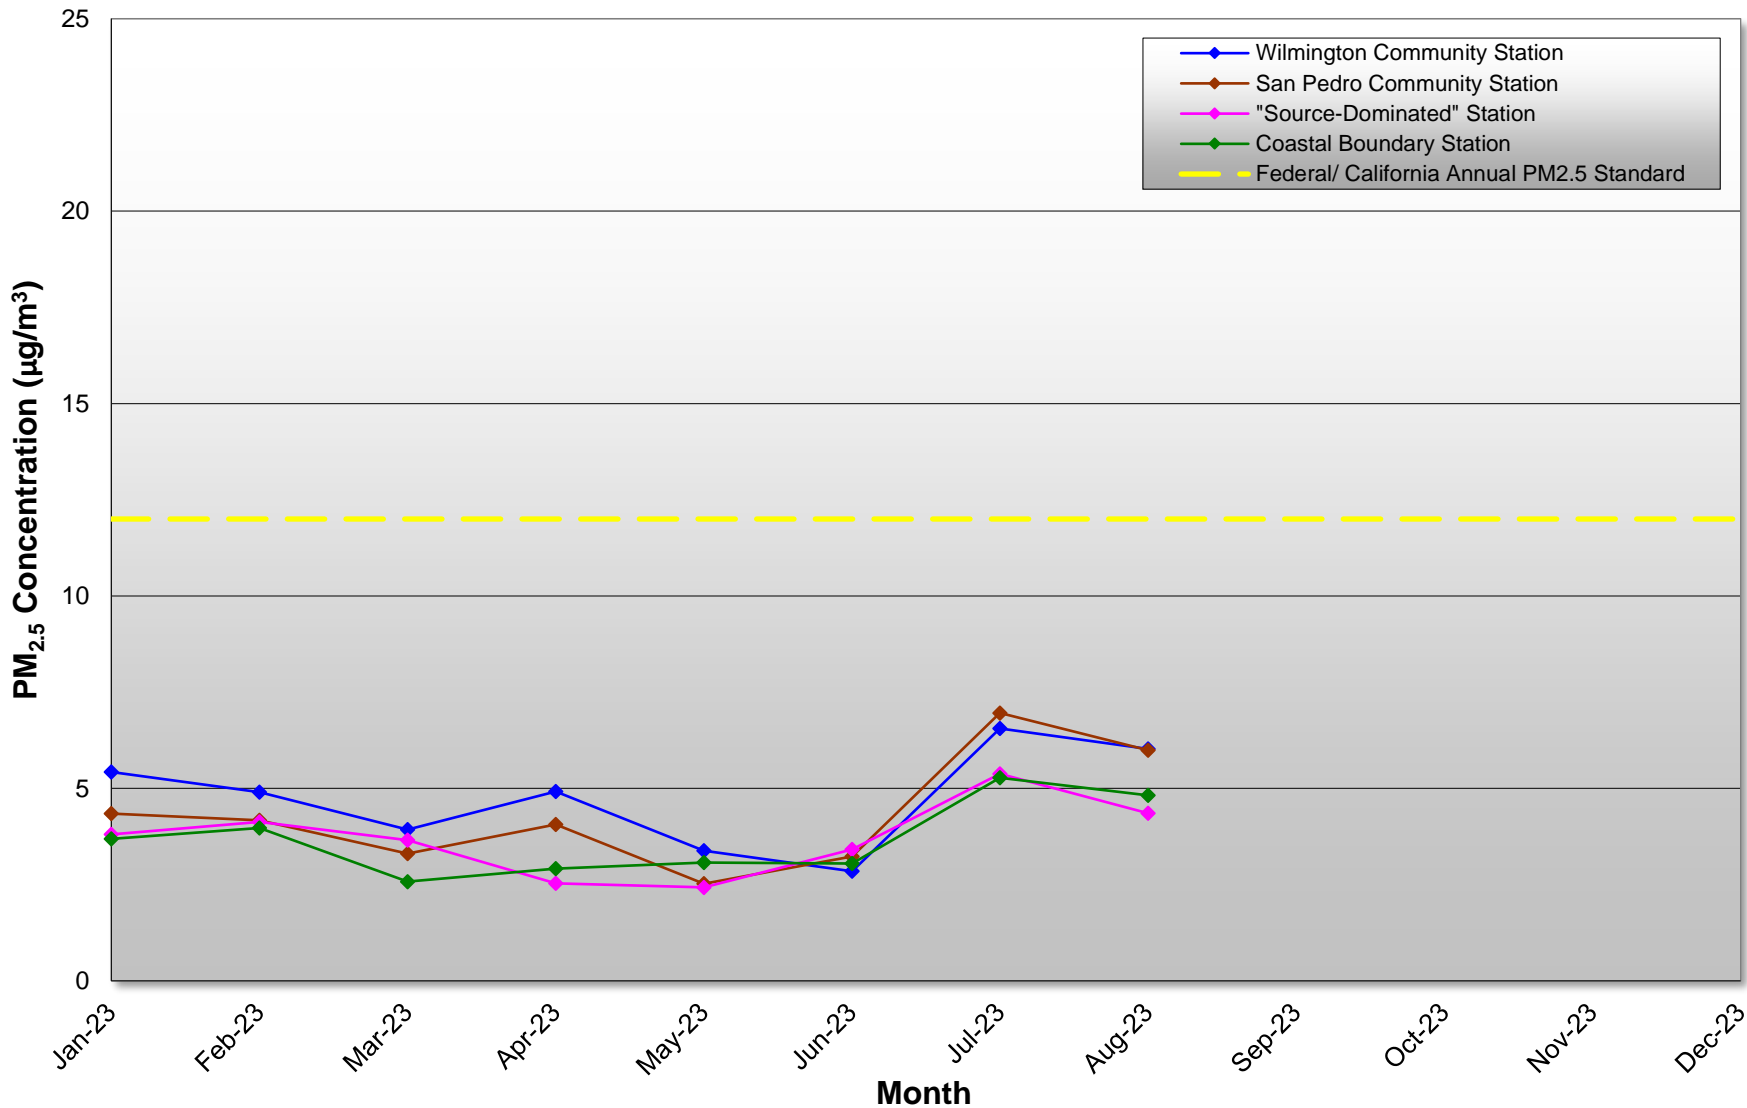

Monthly Average PM_{2.5} Concentrations at the Port of Los Angeles January - August 2023

Notes: Annual PM_{2.5} Federal Standard was 15 µg/m³ until 12/14/2012, when it was lowered to 12 µg/m³.
Annual PM_{2.5} California Standard is 12 µg/m³.