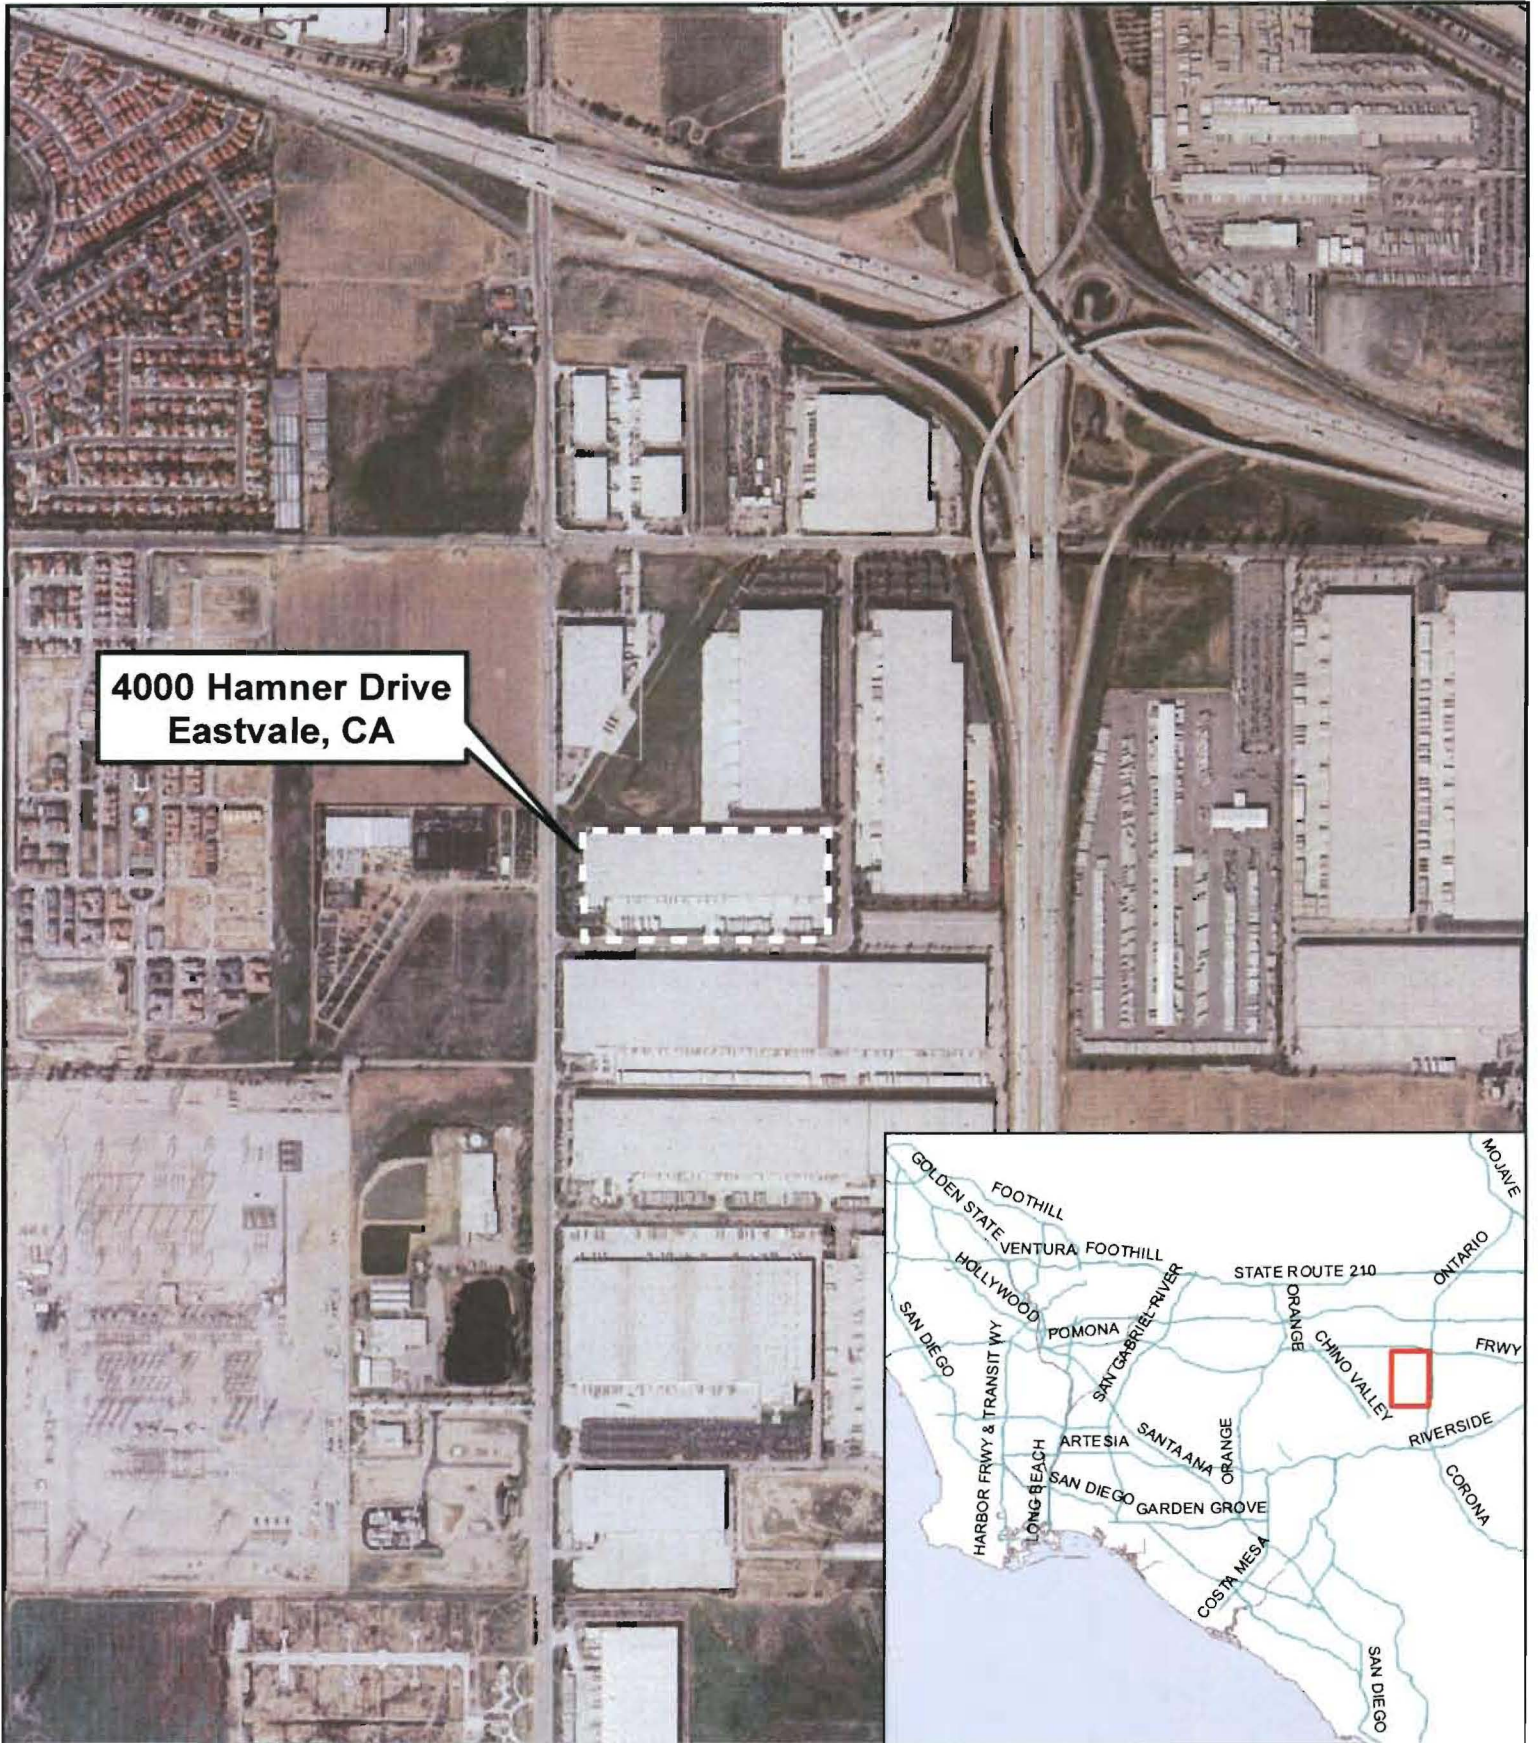

FTX 202 - Site 20
TA Realty Associates

4000 Hamner Drive
Eastvale, CA

Harbor Department
Planning and Economic Development
Map Produced 05/2012