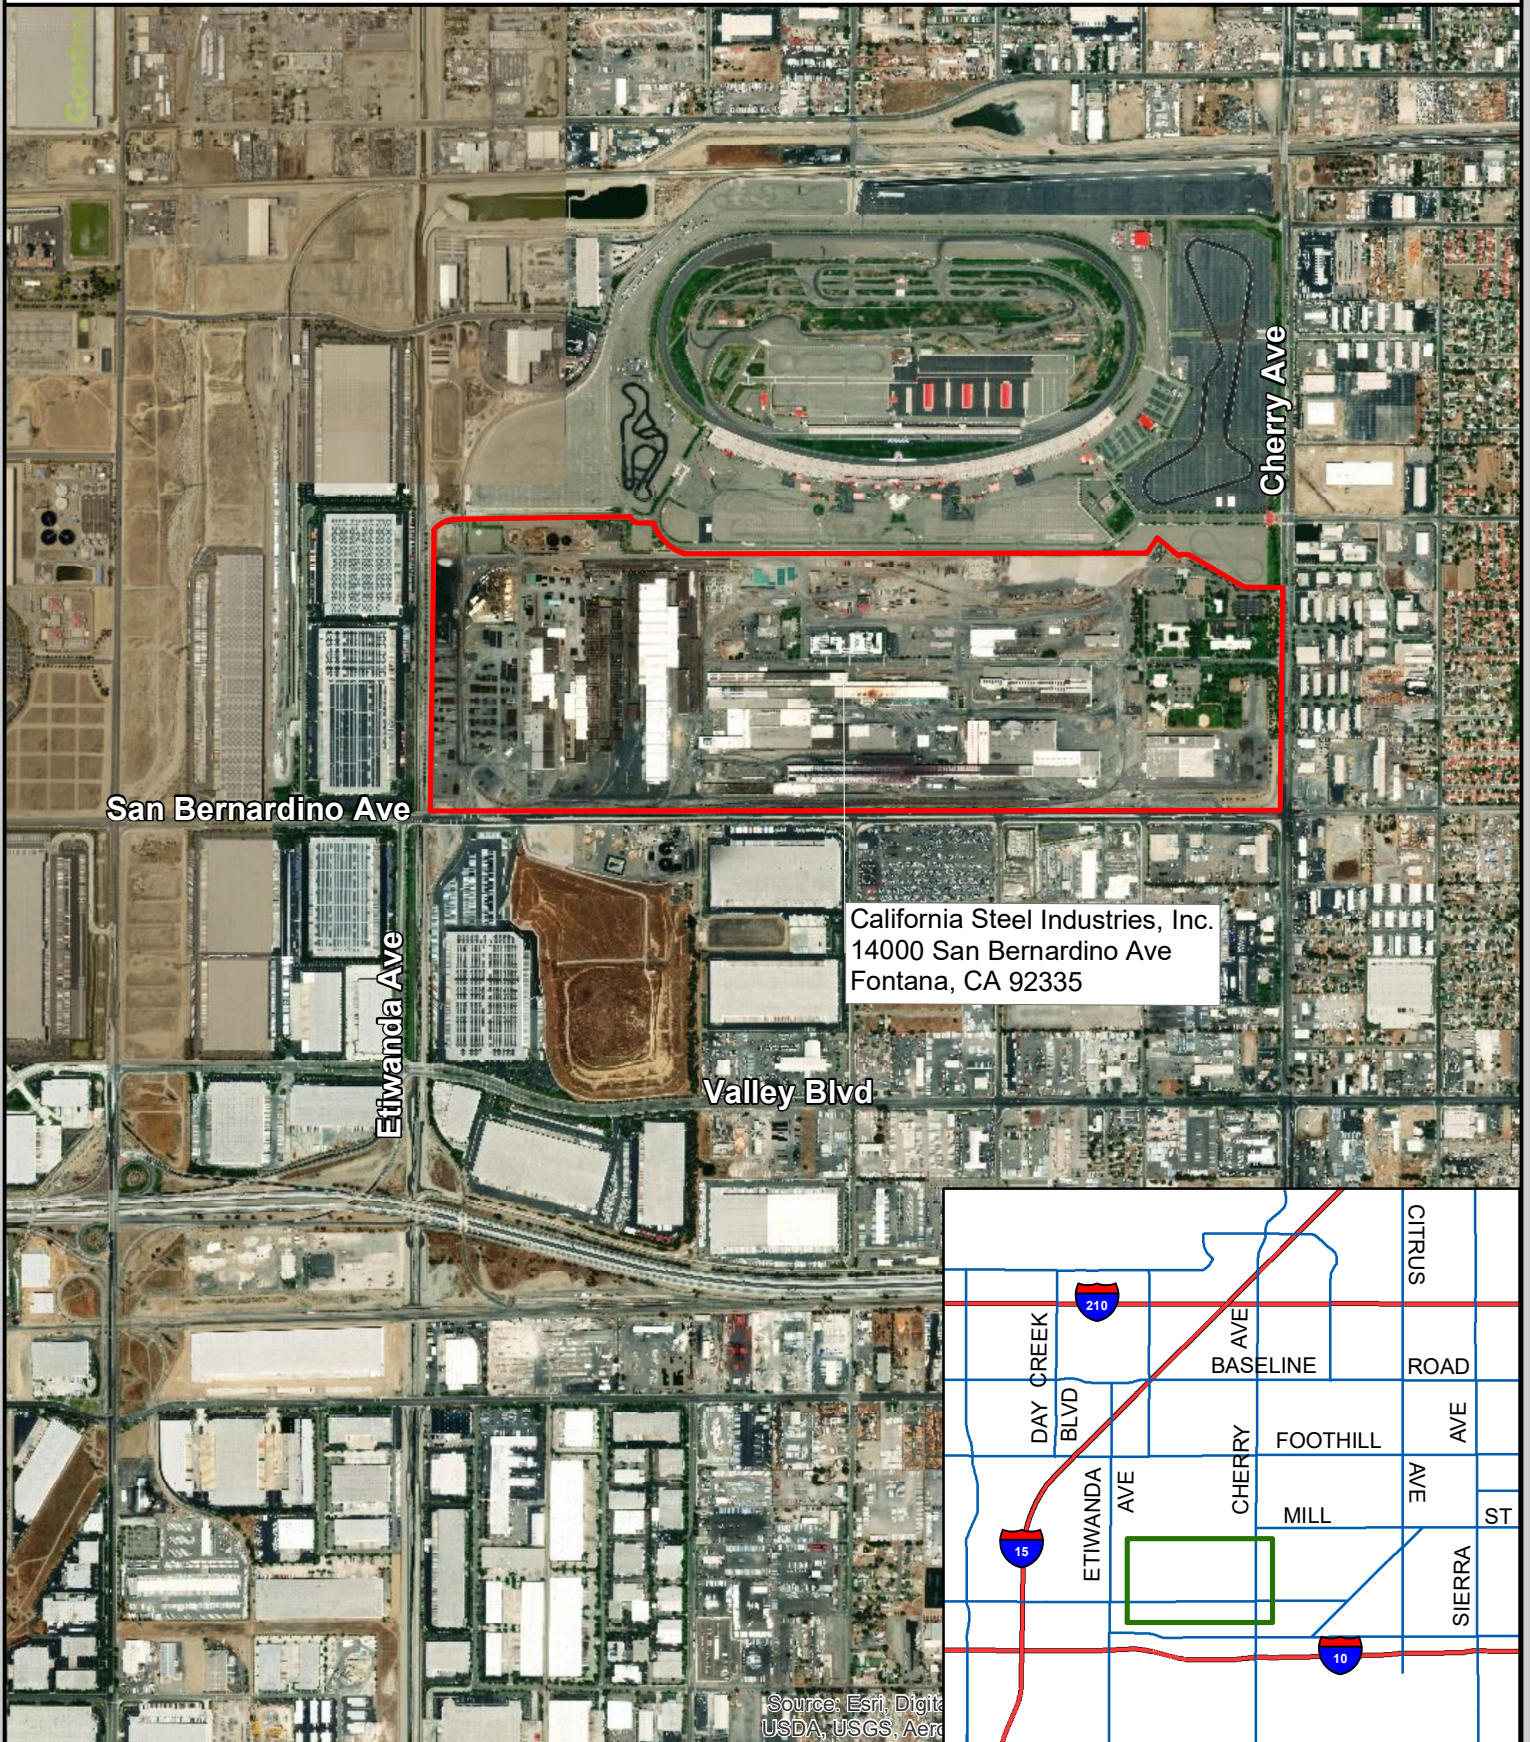

FTZ 202 - Site 55
California Steel Industries, Inc.

California Steel Industries, Inc.
14000 San Bernardino Ave
Fontana, CA 92335