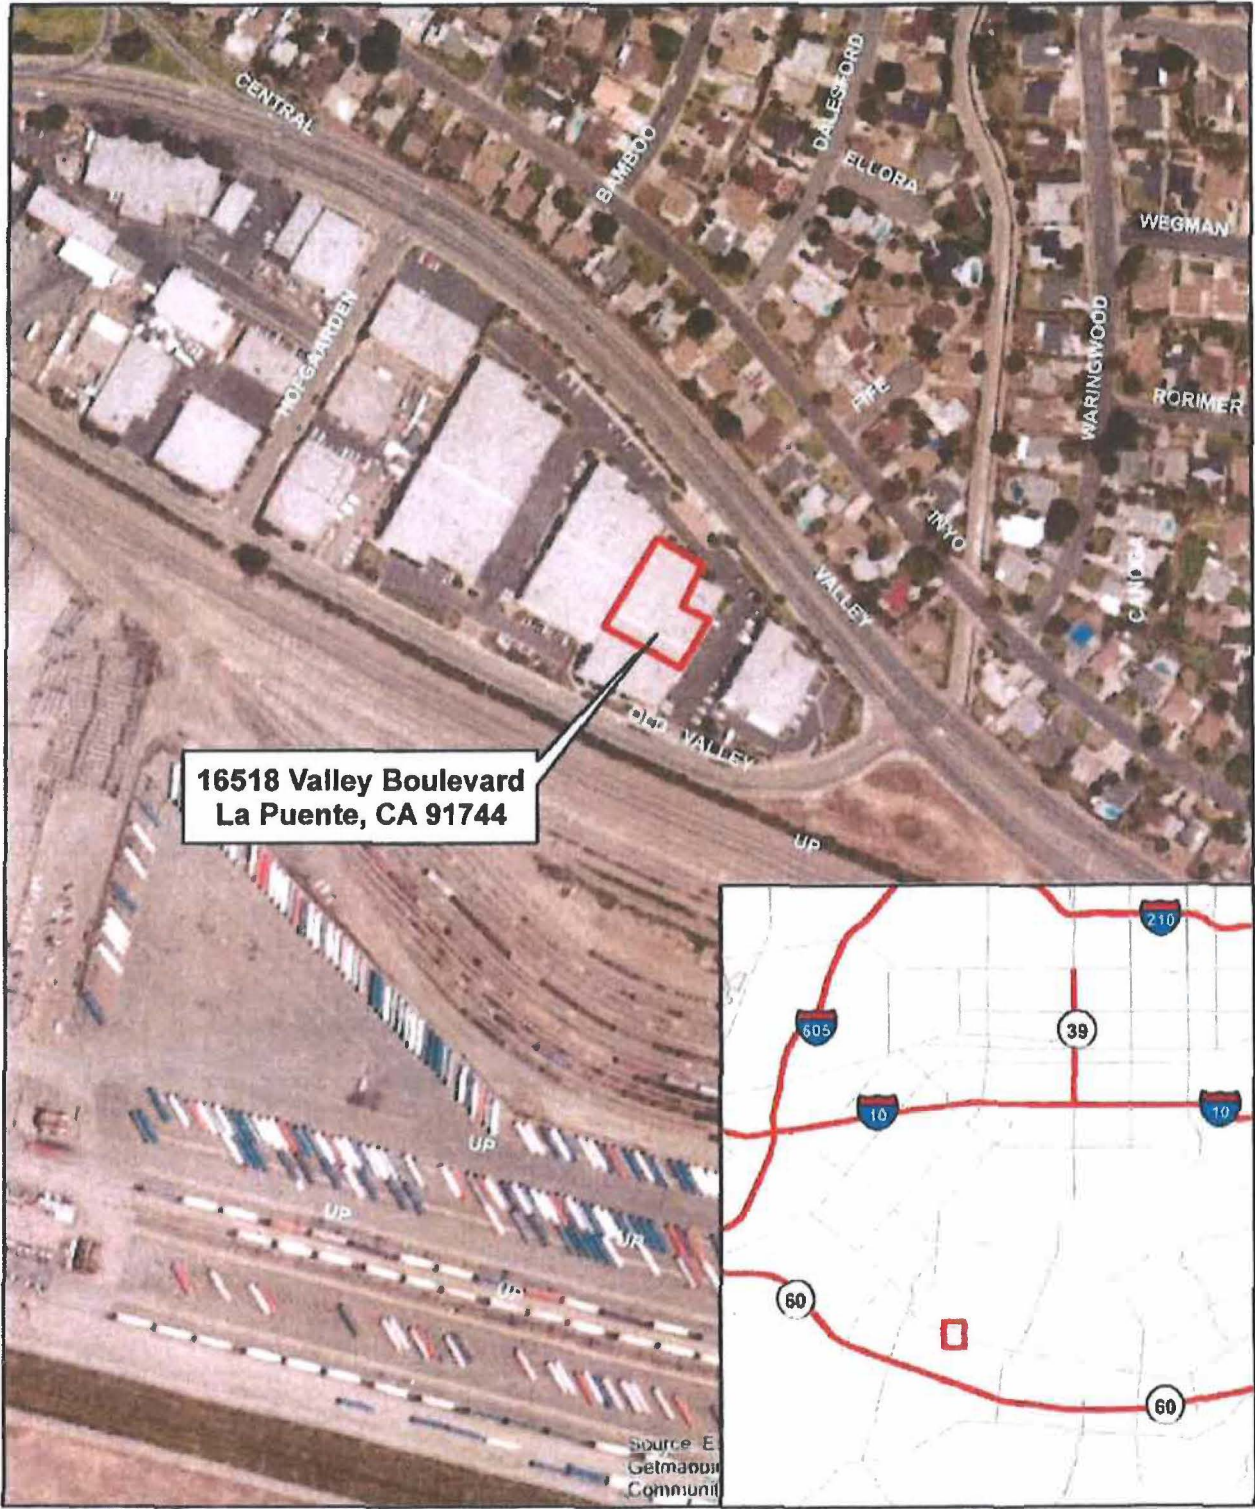

FTZ 202 - Site 35 Evolution Enterprises Holdings, Inc

Transmittal No. 2

0 120 240 480 720 Feet

Harbor Department
Planning & Economic Development
Map Produced 4/2013