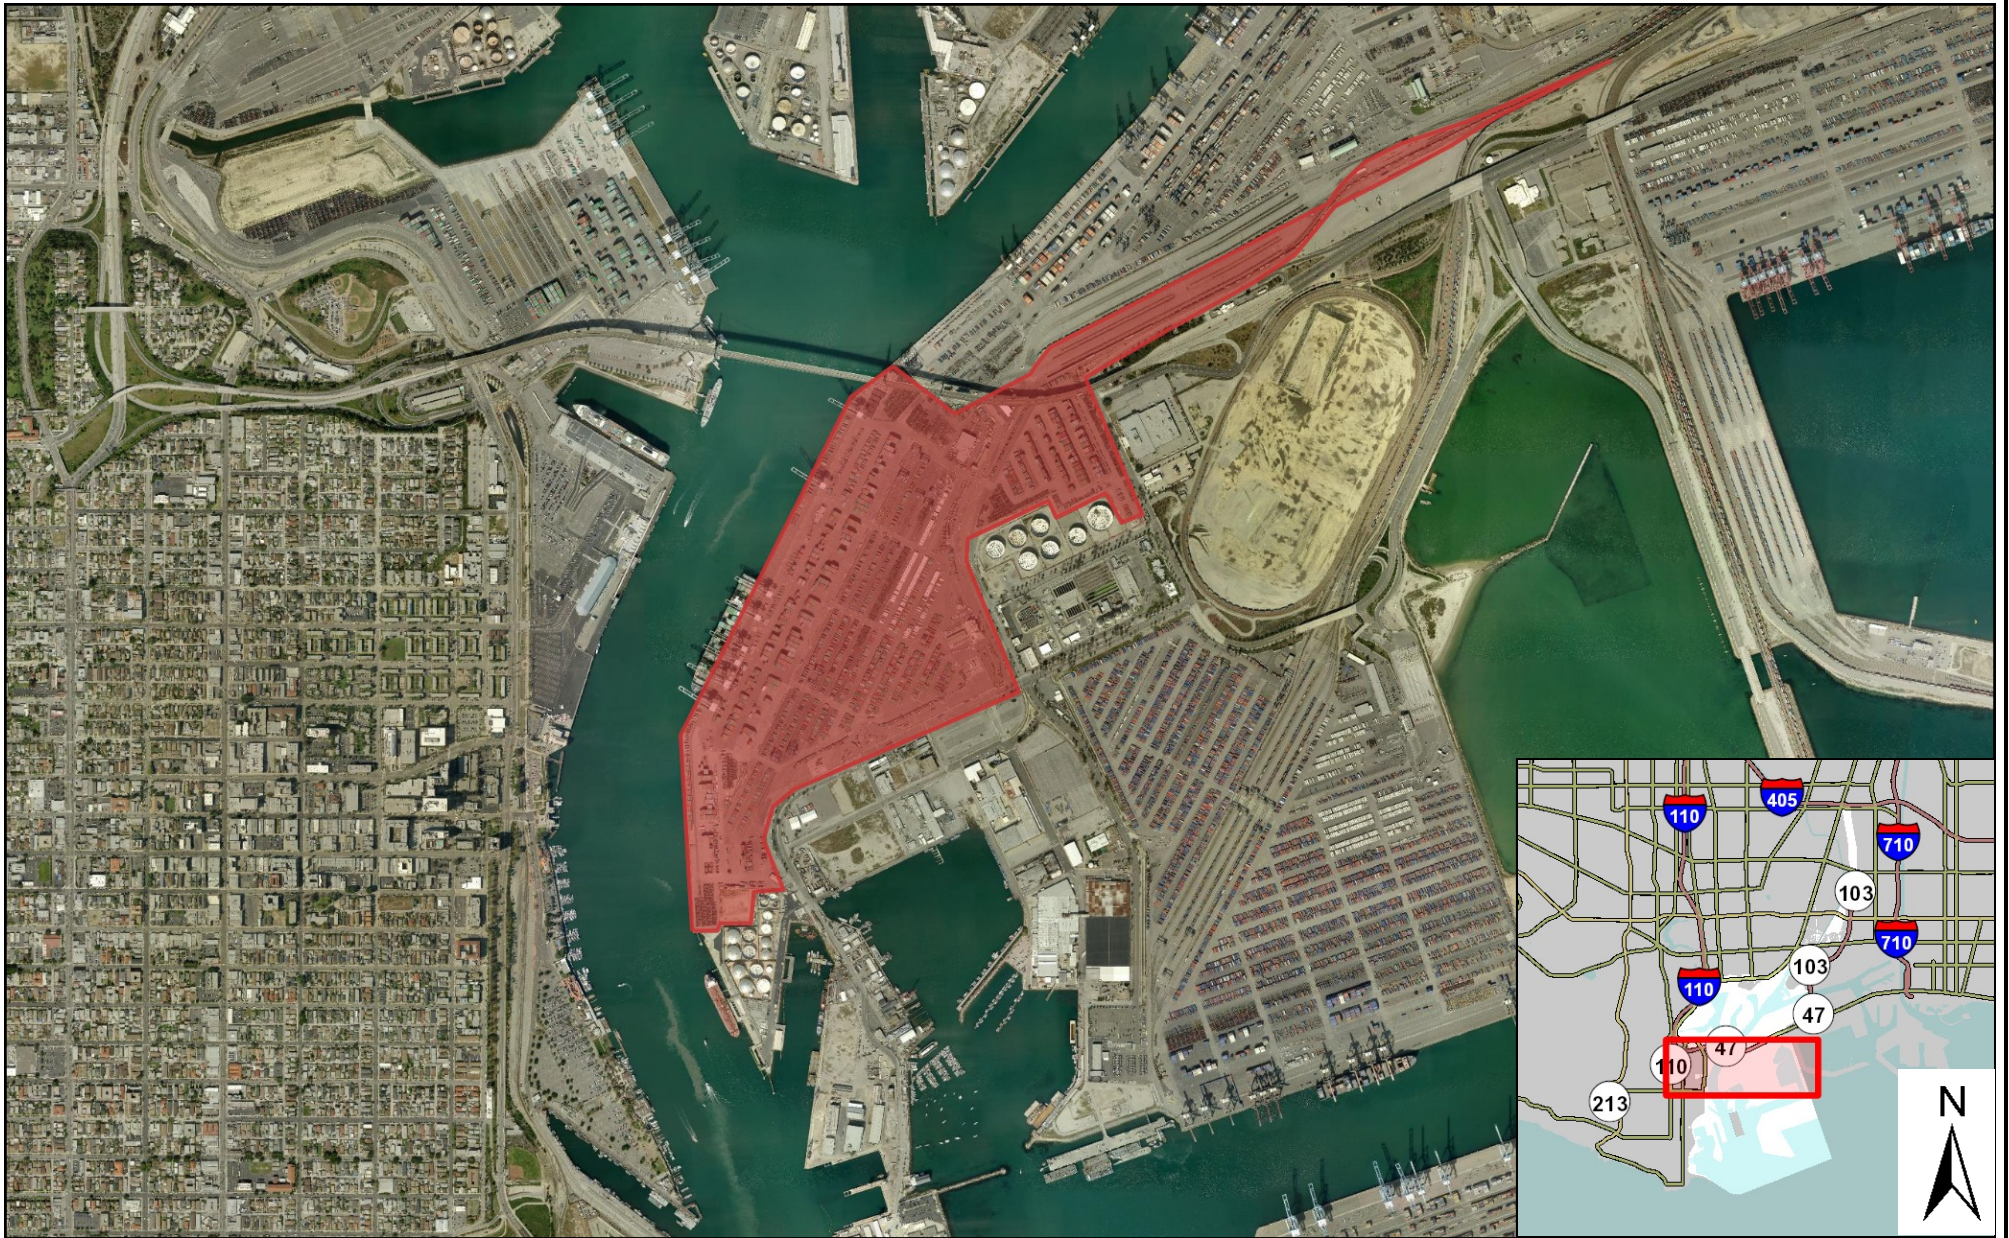

Everport Premises

Transmittal No. 2

SCALE 1: 24,119

0 6,030 Feet

Harbor Department
Real Estate Division
Map Produced 06/2014