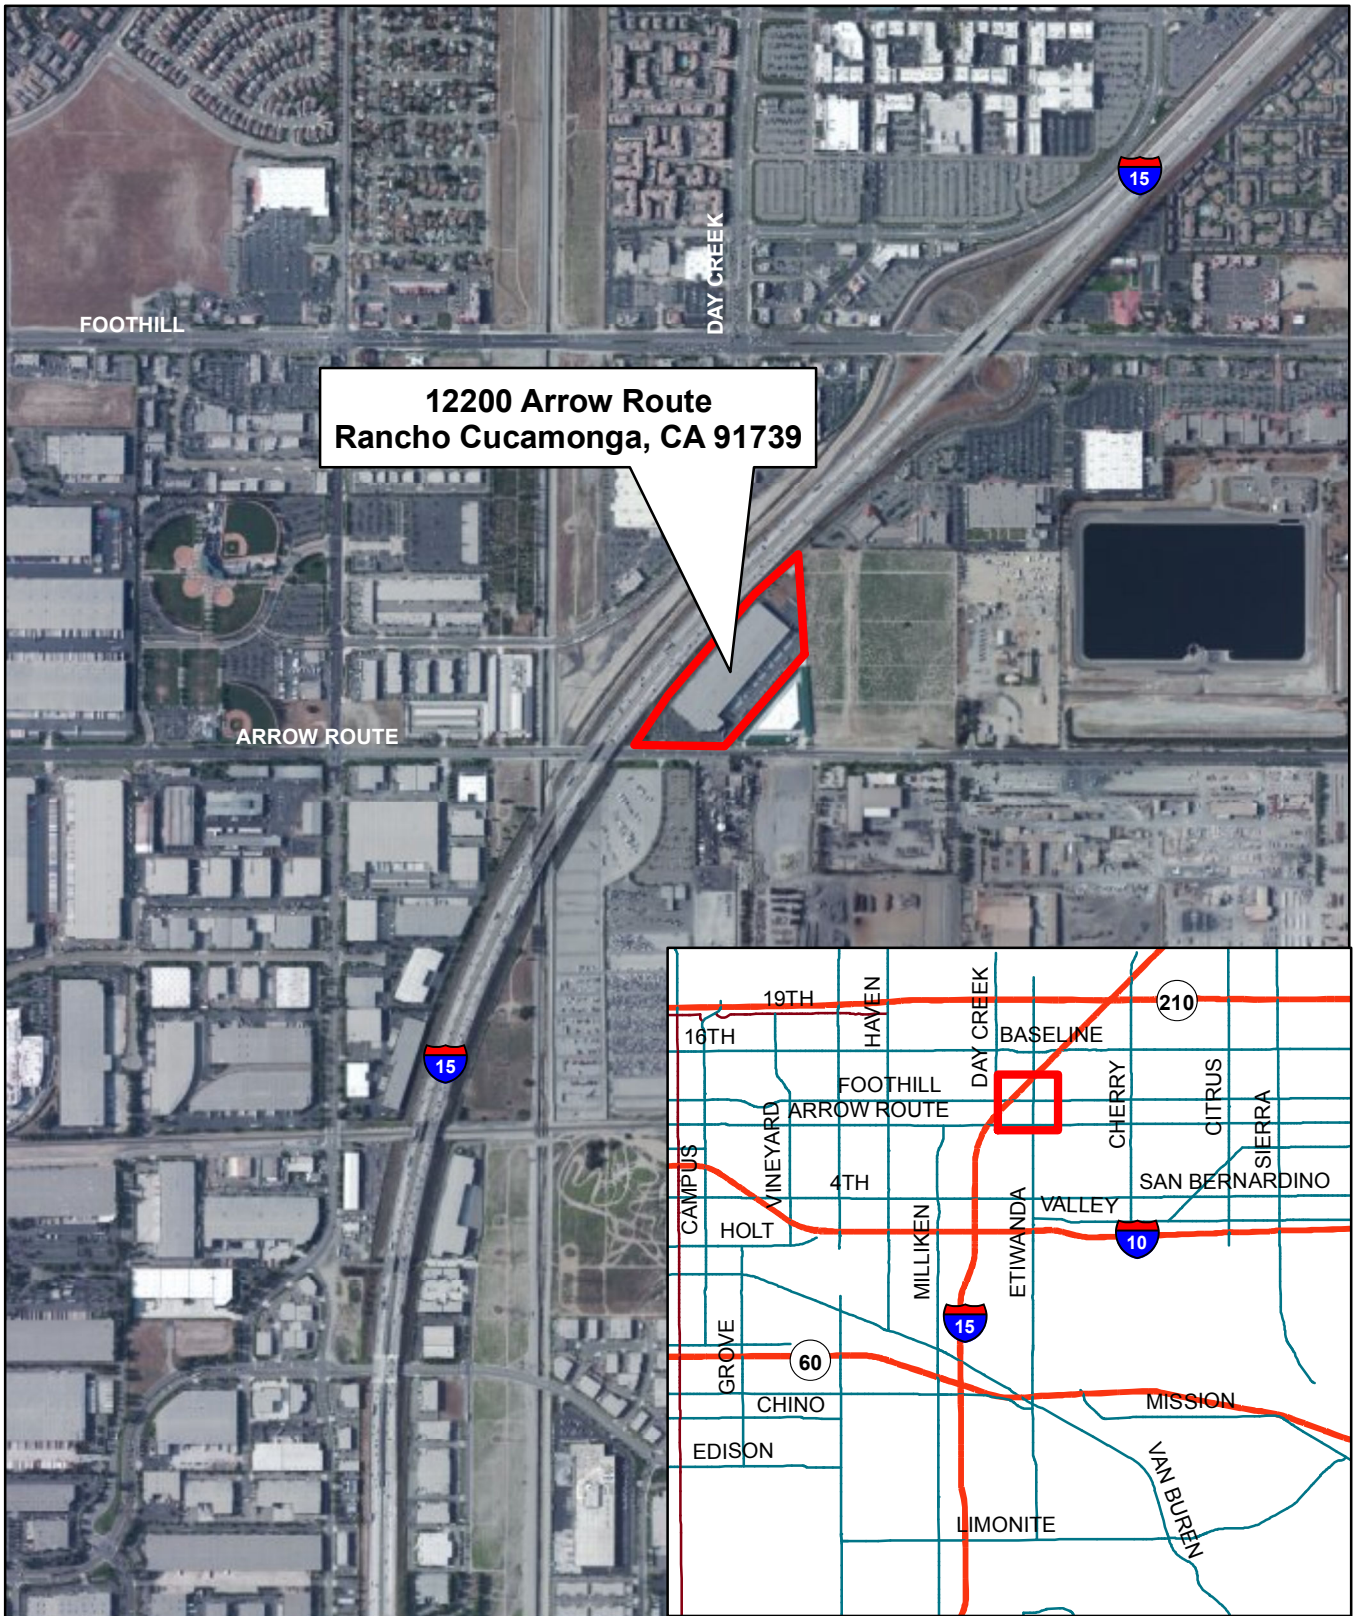

# FTZ 202 - Site 51 Molex, LLC

ITD-GIS JUNE 2017 GIS@PORTLA.ORG

0 700 1,400 2,800  
Feet

Exhibit A  
Transmittal 2