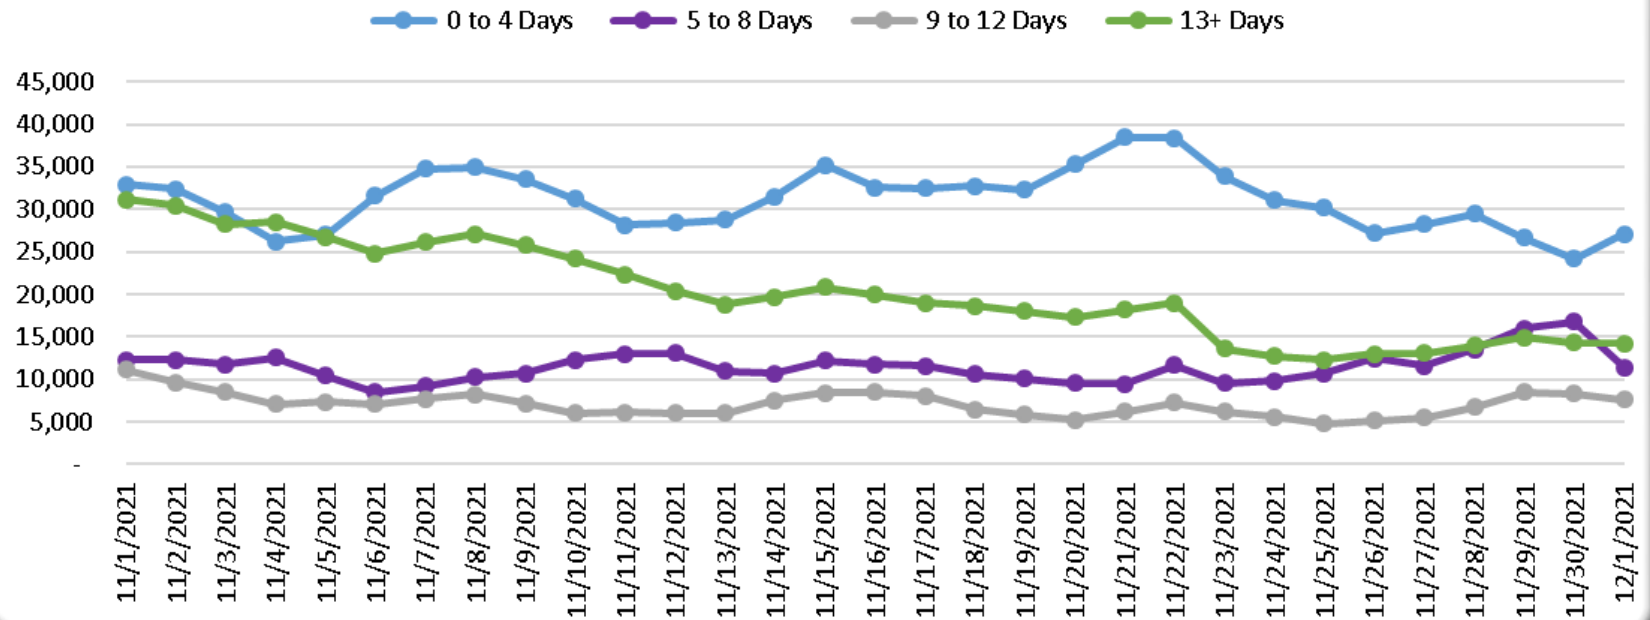

Port of Los Angeles - Import Container Dwell Report

	11/25/2021	11/26/2021	11/27/2021	11/28/2021	11/29/2021	11/30/2021	12/1/2021
0 to 4 Days	30,133	27,177	28,248	29,447	26,647	24,170	27,107
5 to 8 Days	10,678	12,494	11,579	13,510	15,976	16,775	11,414
9 to 12 Days	4,759	5,118	5,474	6,753	8,528	8,310	7,604
13+ Days	12,321	12,989	13,096	13,990	14,895	14,309	14,213
TOTAL	57,891	57,778	58,397	63,700	66,046	63,564	60,338