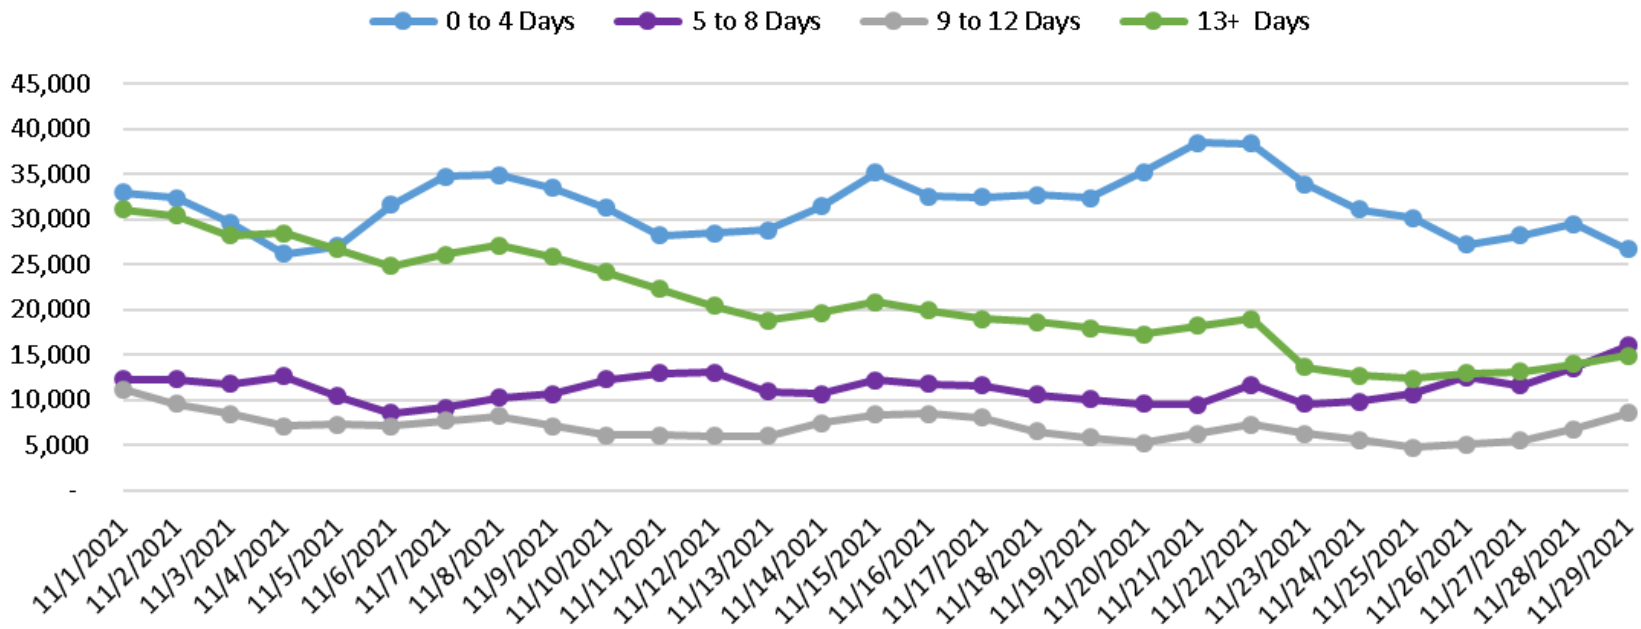

Port of Los Angeles - Import Container Dwell Report

	11/23/2021	11/24/2021	11/25/2021	11/26/2021	11/27/2021	11/28/2021	11/29/2021
0 to 4 Days	33,887	31,062	30,133	27,177	28,248	29,447	26,647
5 to 8 Days	9,554	9,784	10,678	12,494	11,579	13,510	15,976
9 to 12 Days	6,234	5,614	4,759	5,118	5,474	6,753	8,528
13+ Days	13,601	12,688	12,321	12,989	13,096	13,990	14,895
TOTAL	63,276	59,148	57,891	57,778	58,397	63,700	66,046