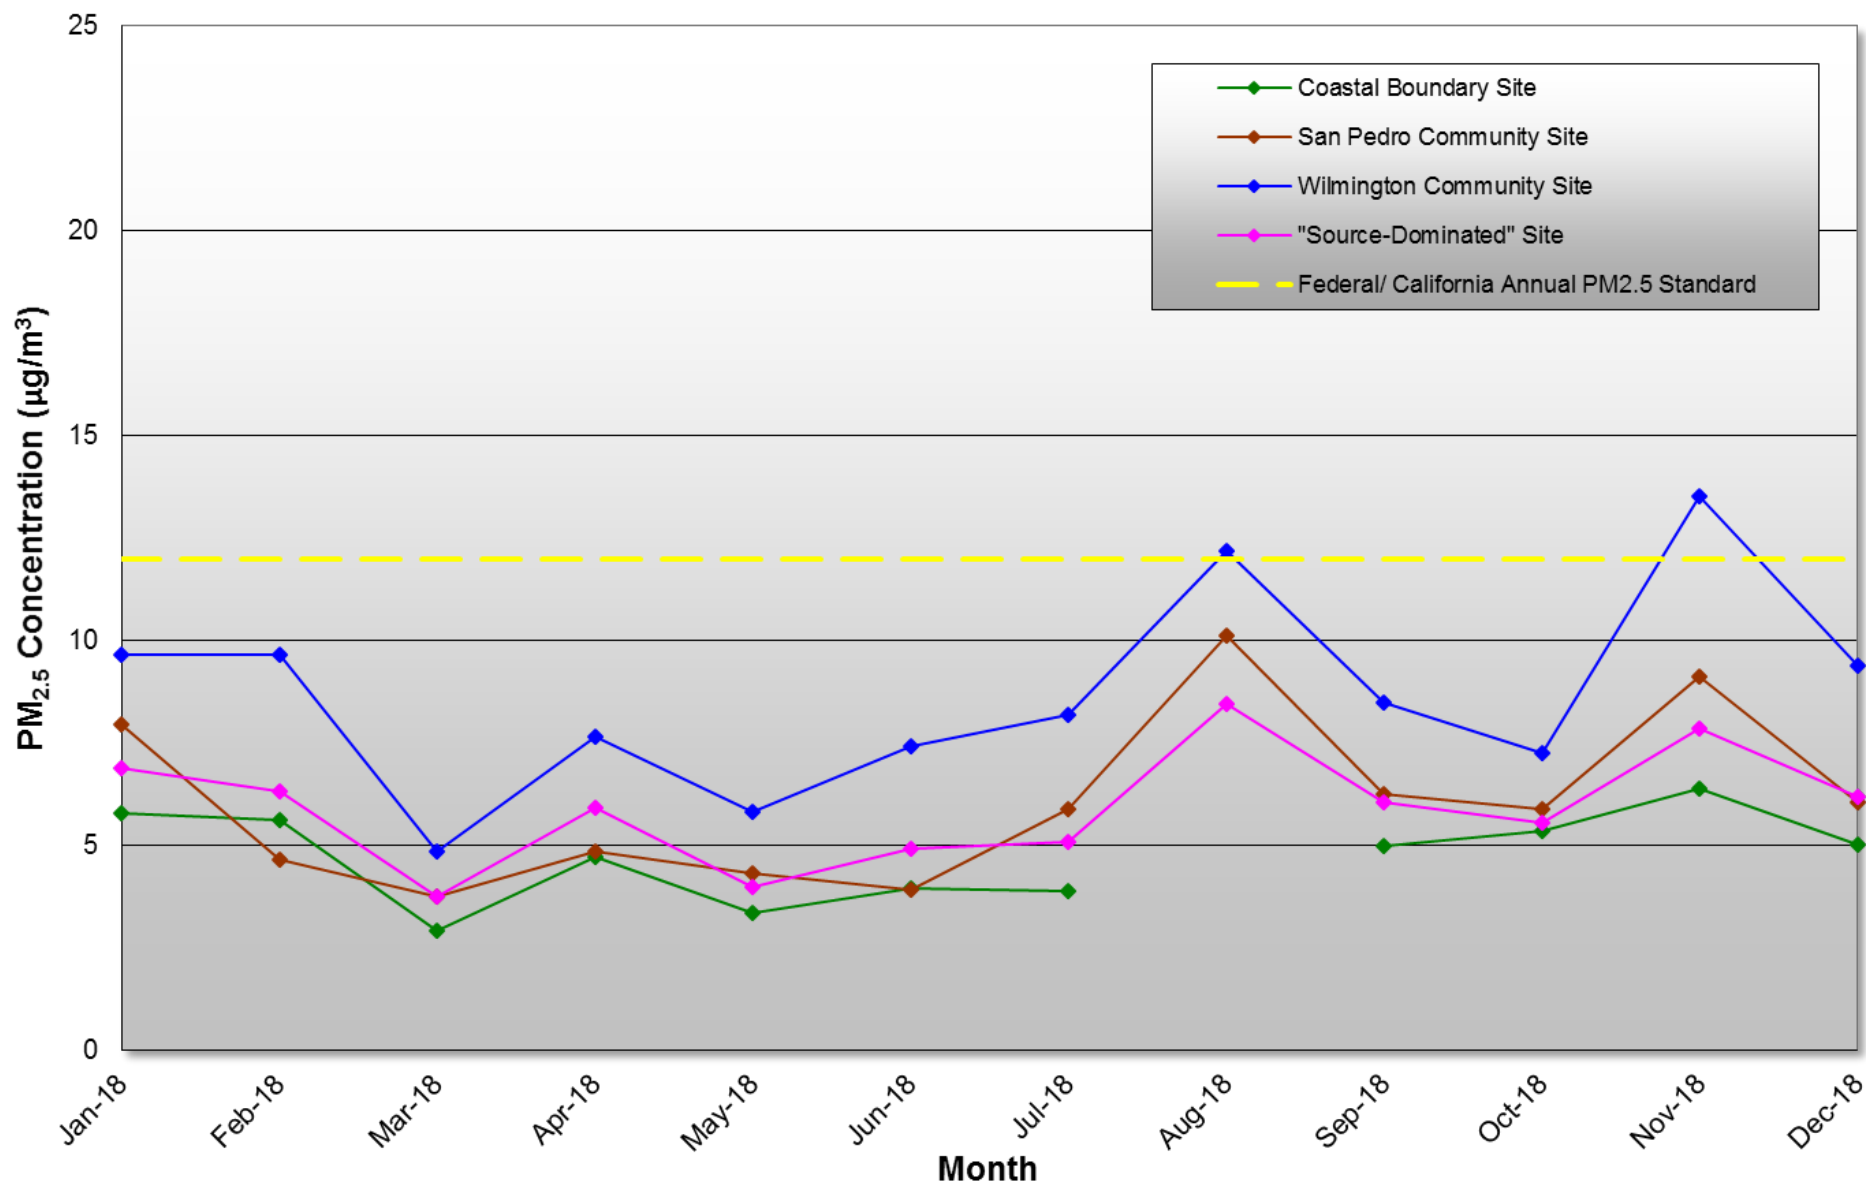

Monthly Average PM_{2.5} Concentrations at the Port of Los Angeles January - December 2018

Notes: Annual PM_{2.5} Federal Standard was 15 µg/m³ until 12/14/2012, when it was lowered to 12 µg/m³
 Annual PM_{2.5} California Standard is 12 µg/m³