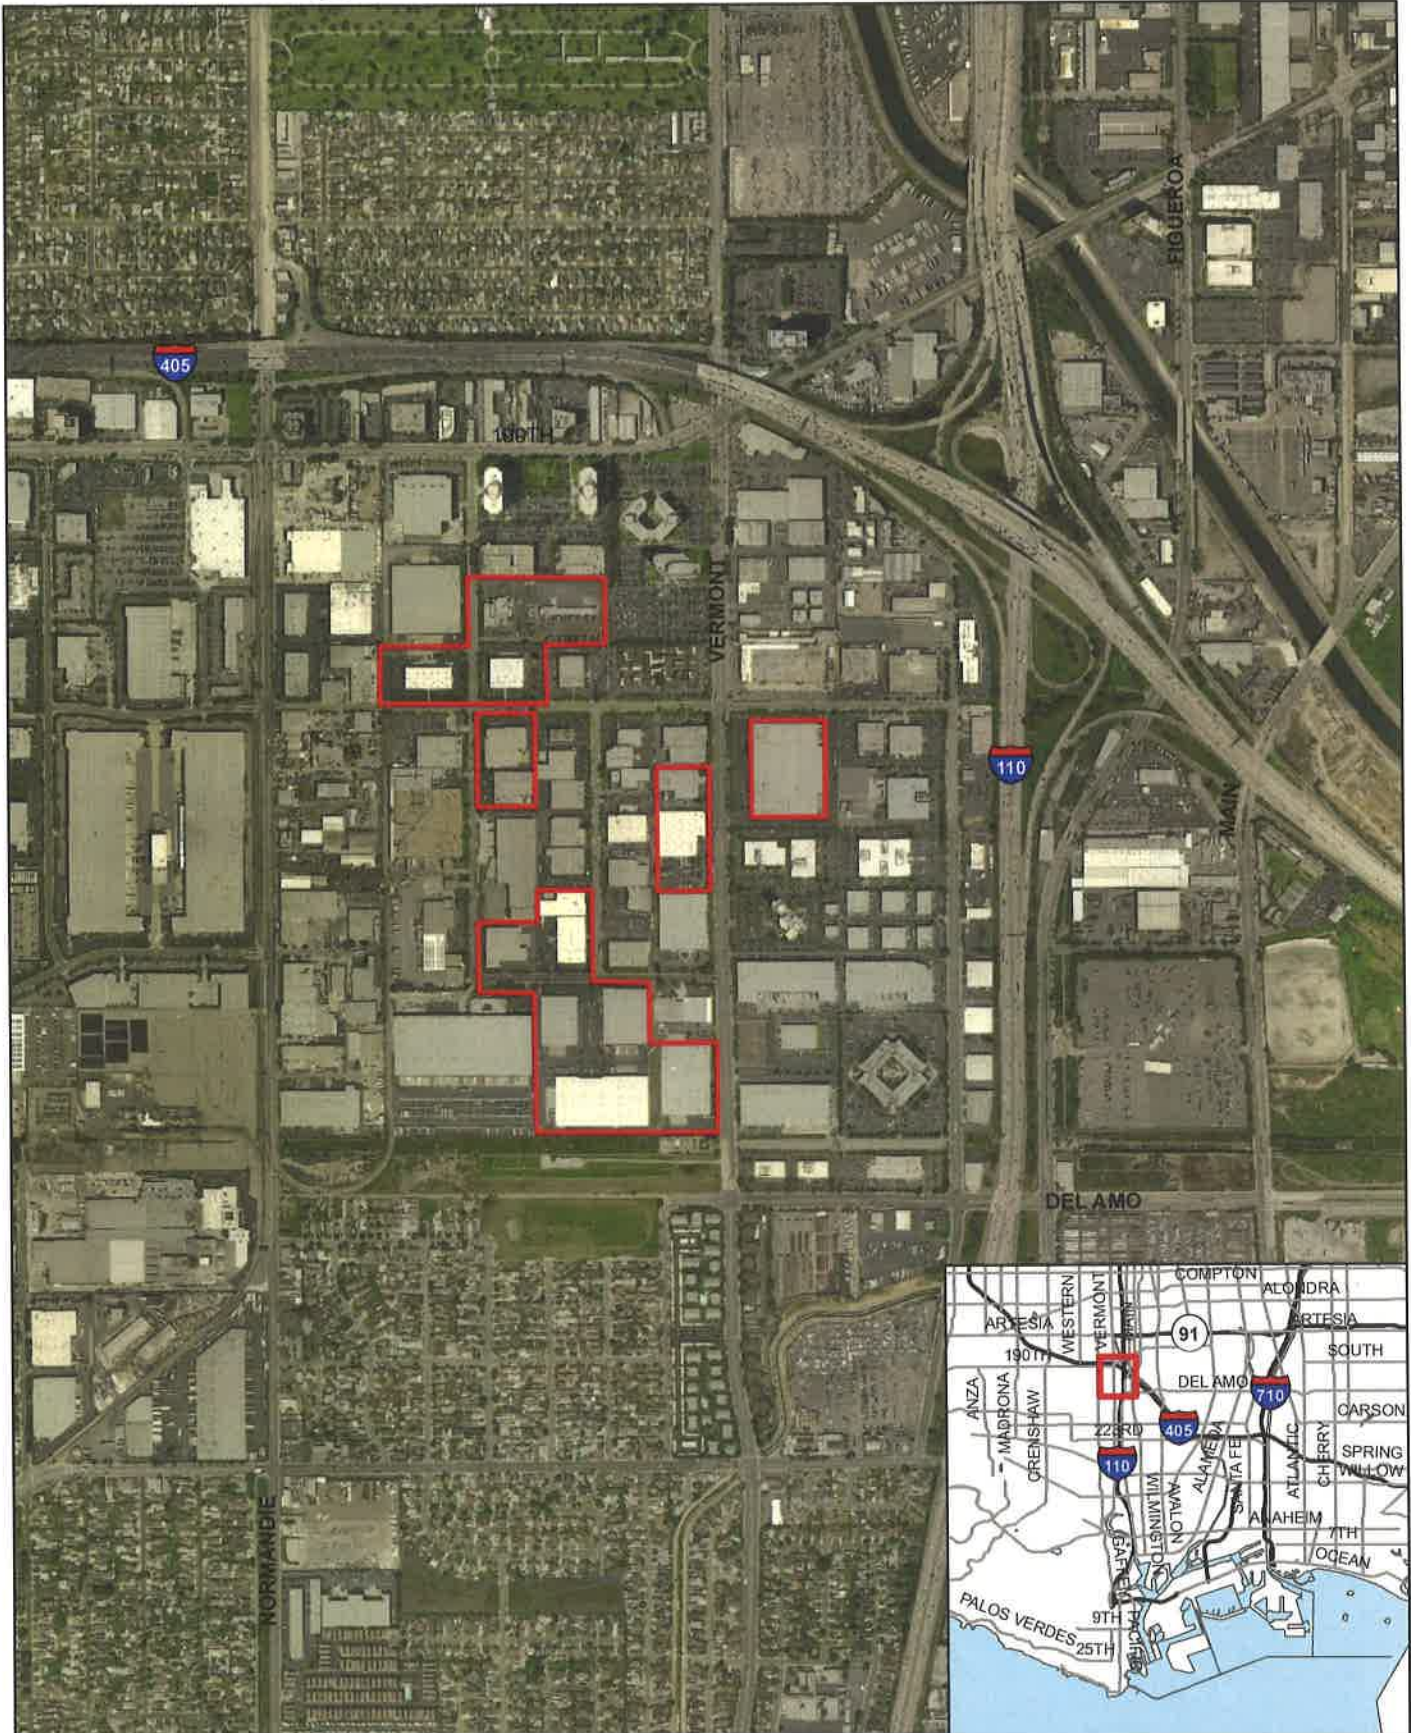

FTZ 202 Site 7 Cognac Pacific Gateway, LLC

0 500 1,000 2,000 3,000 Feet

Harbor Department
Planning & Economic Development
Map Produced 12/2013