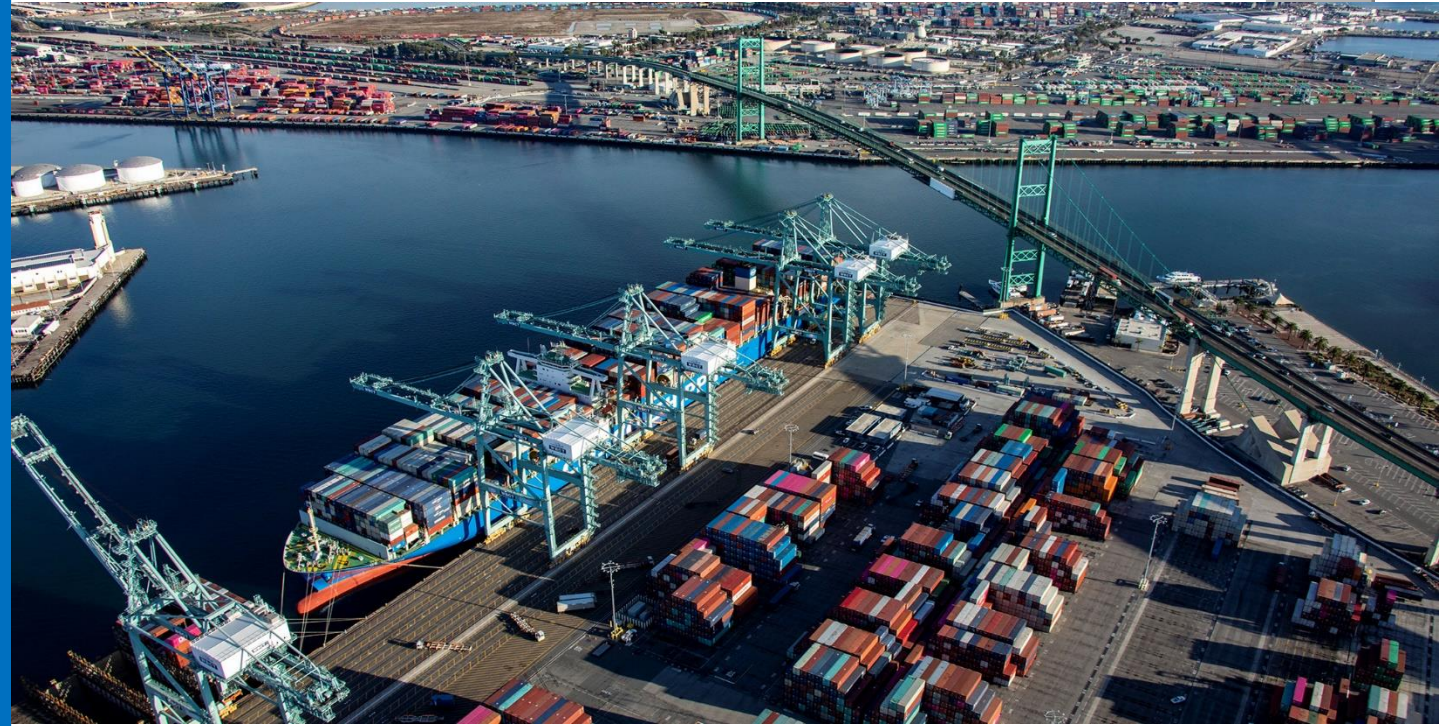

Create

- Work with employers to create new career paths.
- Coordinate advocacy for local, state, and federal funding
- Port of Los Angeles & Port of Long Beach Goods Movement Training Campus